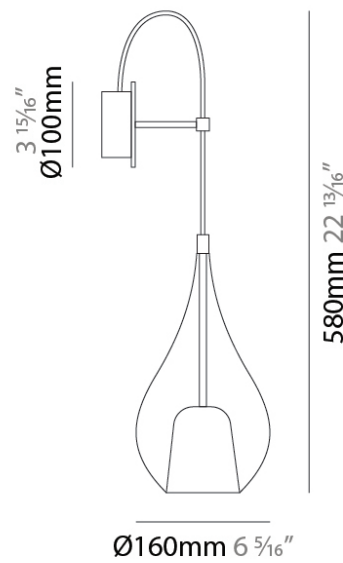

ZOE VINCENT SURFACE

D143032-

base number Finish
Options

1. To build a product code in our configurator select the specify button on the base model # product page
2. To build a manual product code on this datasheet choose from the options listed below in blue font and add the suffix to the base model #

GENERAL

Series: Zoe
Subseries: Zoe Vincent
Brand: Cangini & Tucci
Division: Design
Mounting Type: Surface
Mounting Location: Wall
Subcategory: Ambient

PHYSICAL

Shape: Teardrop
Diameter (mm): 160
Diameter (in): 6 ⁵/₁₆
Height (mm): 280
Depth (mm): 200
Height (in): 11
Depth (in): 7 ⁷/₈
Max. Overall Height (mm): 780
Max. Overall Height (in): 30 ¹¹/₁₆
Extension (mm): 200
Extension (in): 7 7/8
Light Distribution: Omnidirectional
Weight (kg): 0.875
Weight (lbs): 1.93
Diffuser: Glass - Opal
[Fixture Finish: MSB / MBS / TRS](#)
Holder Finish: BLK
Fixture Material: Glass / Metal

ELECTRICAL

Number of Lamps: 1
Lamp Type: LED Retrofit
Bulb Included: Bulb Not Included
Max. Wattage Per Lamp (W): 5
Lamp Base: G9
Input Voltage (V): 120

LED

OPTICAL

RATINGS AND CERTIFICATIONS

Certified By: Certified for North American Standards
IP rating: IP20

PROJECT
TYPE
SPECIFIER
QUANTITY
DATE