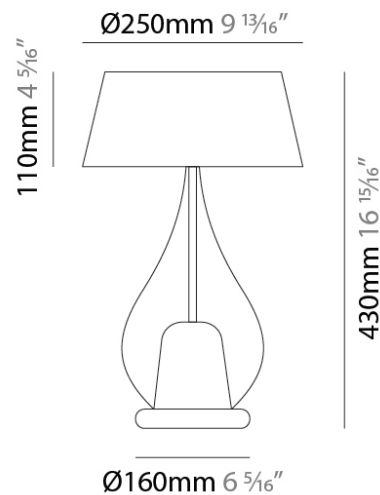

PROJECT	
TYPE	
SPECIFIER	
QUANTITY	
DATE	

ZOE VINCENT - PORTABLE PORTABLE

D144028-

base number   Finish
Options

1. To build a product code in our configurator select the specify button on the base model # product page
2. To build a manual product code on this datasheet choose from the options listed below in blue font and add the suffix to the base model #

GENERAL

Series: Zoe
Subseries: Zoe Vincent - Portable
Brand: Cangini & Tucci
Division: Design
Mounting Type: Portable
Mounting Location: Table
Subcategory: Ambient

PHYSICAL

Shape: Teardrop
Diameter (mm): 250
Diameter (in): 9 ¹³/₁₆
Height (mm): 430
Height (in): 16 ¹⁵/₁₆
Light Distribution: Omnidirectional
Weight (kg): 1.10
Weight (lbs): 2.43
Diffuser: Glass - Opal
[Fixture Finish: MSB / TRA](#)
Holder Finish: BLK
Fixture Material: Glass / Metal

ELECTRICAL

Number of Lamps: 1
Lamp Type: LED + LED Retrofit
Input Wattage (W): 4.3
Bulb Included: Bulb Not Included
Max. Wattage Per Lamp (W): 3
Lamp Base: E12
Dimming: Non-Dimmable
Input Voltage (V): 120

LED

Number of LEDs: 1
Color Temperature (°K): 3000
Max. Delivered Lumen (lm): 350
Nominal Lumen (lm): 350

OPTICAL

RATINGS AND CERTIFICATIONS

Certified By: Certified for North American Standards
IP rating: IP20