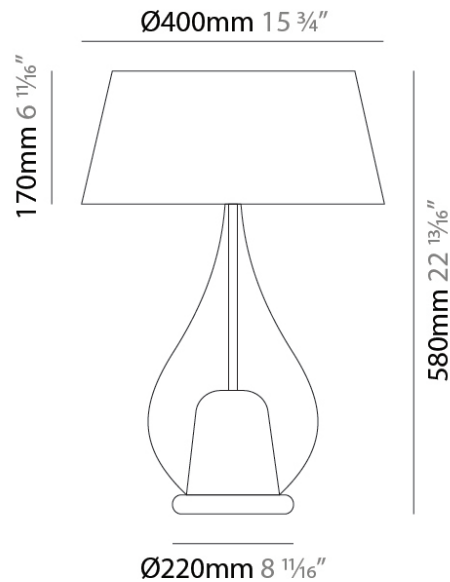

PROJECT
TYPE
SPECIFIER
QUANTITY
DATE

ZOE VINCENT - PORTABLE PORTABLE

D144029-

base number Finish
Options

1. To build a product code in our configurator select the specify button on the base model # product page
2. To build a manual product code on this datasheet choose from the options listed below in blue font and add the suffix to the base model #

GENERAL

Series: Zoe
Subseries: Zoe Vincent - Portable
Brand: Cangini & Tucci
Division: Design
Mounting Type: Portable
Mounting Location: Table
Subcategory: Ambient

PHYSICAL

Shape: Teardrop
Diameter (mm): 400
Diameter (in): 15 3/4
Height (mm): 580
Height (in): 22 13/16
Light Distribution: Omnidirectional
Weight (kg): 1.92
Weight (lbs): 4.23
Diffuser: Glass - Opal
Fixture Finish: [MSB / TRA](#)
Holder Finish: BLK
Fixture Material: Glass / Metal

ELECTRICAL

Number of Lamps: 1
Lamp Type: LED + LED Retrofit
Input Wattage (W): 4.3
Bulb Included: Bulb Not Included
Max. Wattage Per Lamp (W): 8
Lamp Base: E26
Dimming: Non-Dimmable
Input Voltage (V): 120

LED

Number of LEDs: 1
Color Temperature (°K): 3000
Max. Delivered Lumen (lm): 350
Nominal Lumen (lm): 350

OPTICAL

RATINGS AND CERTIFICATIONS

Certified By: Certified for North American Standards
IP rating: IP20