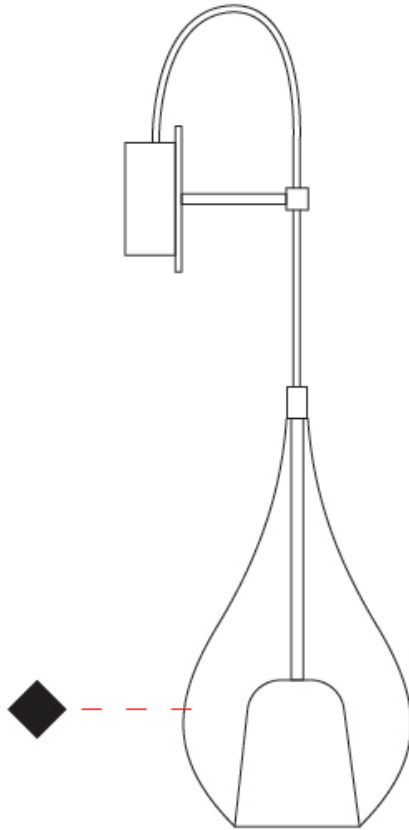

D143032-

PROJECT _____

TYPE _____

SPECIFIER _____

QUANTITY _____

DATE _____

D