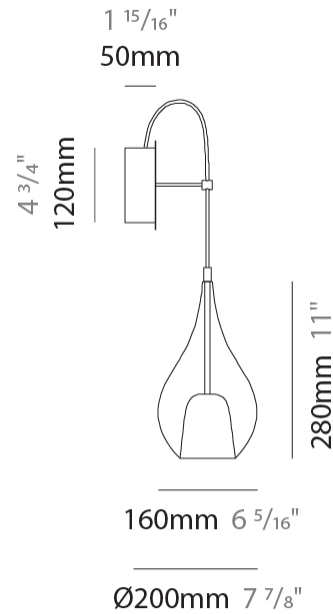

ZOE SURFACE

D143021-

base number   Finish   Finish
Options   Options

1. To build a product code in our configurator select the specify button on the base model # product page
2. To build a manual product code on this datasheet choose from the options listed below in blue font and add the suffix to the base model #

GENERAL

Series: Zoe
Brand: Cangini & Tucci
Division: Design
Mounting Type: Surface
Mounting Location: Wall
Subcategory: Ambient

PHYSICAL

Shape: Teardrop
Diameter (mm): 160
Diameter (in): 6 ⁵/₁₆
Height (mm): 280
Depth (mm): 200
Height (in): 11
Depth (in): 7 ⁷/₈
Max. Overall Height (mm): 780
Max. Overall Height (in): 30 ¹¹/₁₆
Extension (mm): 200
Extension (in): 7 7/8
Light Distribution: Omnidirectional
Weight (kg): 0.875
Weight (lbs): 1.93
Diffuser: Glass - Opal
Fixture Finish: [AMB](#) / [BLK](#) / [BRZ](#) / [GLD](#) / [GRN](#) / [PNK](#) / [RUB](#) / [SKB](#) / [SMK](#) / [TOB](#) / [TRA](#)
Holder Finish: [CHR](#) / [MWH](#) / [MBK](#) / [BCR](#)
Fixture Material: Glass / Metal

ELECTRICAL

Number of Lamps: 1
Lamp Type: LED Retrofit
Bulb Included: Bulb Not Included
Max. Wattage Per Lamp (W): 5
Lamp Base: G9
Input Voltage (V): 120

LED

OPTICAL

RATINGS AND CERTIFICATIONS

Certified By: Certified for North American Standards
IP rating: IP20

PROJECT
TYPE
SPECIFIER
QUANTITY
DATE