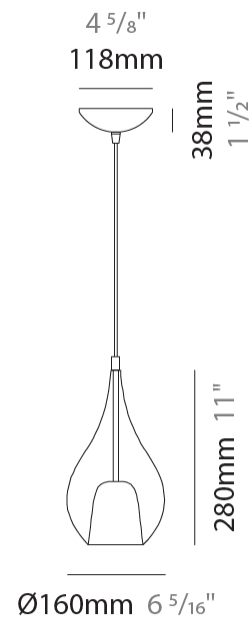

GENERAL

Series: Zoe
 Subseries: Zoe Monopoint
 Partner: Cangini & Tucci
 Division: Design
 Installation: Suspension
 Product Type: Pendant
 Mounting Location: Ceiling

PHYSICAL

Shape: Teardrop
 Diameter (mm): 160
 Diameter (in): 6 ⁵/₁₆
 Height (mm): 280
 Height (in): 11
 Max. Overall Height (mm): 1780
 Max. Overall Height (in): 70 ⁷/₁₆
 Weight (kg): 0.79
 Weight (lbs): 1.74
 Diffuser: Glass - Opal
 Fixture Finish: [AMB](#) / [BLK](#) / [BRZ](#) / [GLD](#) / [GRN](#) / [PNK](#) / [RUB](#) / [SKB](#) / [SMK](#) / [TOB](#) / [TRA](#)
 Holder Finish: CHR / MWH / MBK / BCR
 Fixture Material: Glass / Metal
 Primary Material: Glass - Borosilicate
 Cable Details: 1500mm cable

ELECTRICAL

Number of Lamps: 1
 Lamp Type: LED Retrofit
 Bulb Included: Bulb Not Included
 Max. Wattage Per Lamp (W): 5
 Lamp Base: G9
 Input Voltage (V): 120

LED

OPTICAL

RATINGS AND CERTIFICATIONS

Certified By: Certified for North American Standards
 IP rating: IP20

GENERAL

Series: Zoe
 Subseries: Zoe Vincent - Monopoint
 Partner: Cangini & Tucci
 Division: Design
 Installation: Suspension
 Product Type: Pendant
 Mounting Location: Ceiling

PHYSICAL

Shape: Teardrop
 Diameter (mm): 160
 Diameter (in): 6 ⁵/₁₆
 Height (mm): 280
 Height (in): 11
 Max. Overall Height (mm): 1780
 Max. Overall Height (in): 70 ⁷/₁₆
 Weight (kg): 0.79
 Weight (lbs): 1.74
 Diffuser: Glass - Opal
 Fixture Finish: [MSB / MBS / TRS](#)
 Holder Finish: BLK
 Fixture Material: Glass / Metal
 Primary Material: Glass - Borosilicate
 Cable Details: 1500mm cable