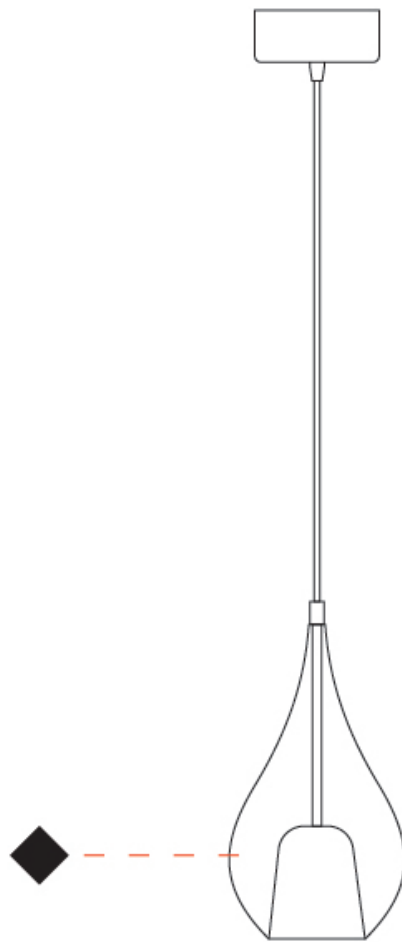

ZOE VINCENT - MONOPOINT SUSPENSION

D141177-

PROJECT

TYPE

SPECIFIER

QUANTITY

DATE

D