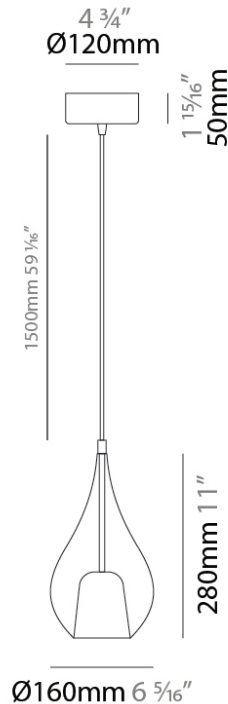

GENERAL

Series: Zoe
 Subseries: Zoe Monopoint
 Partner: Cangini & Tucci
 Division: Design
 Installation: Suspension
 Product Type: Pendant
 Mounting Location: Ceiling

PHYSICAL

Shape: Teardrop
 Diameter (mm): 160
 Diameter (in): 6 ⁵/₁₆
 Height (mm): 280
 Height (in): 11
 Max. Overall Height (mm): 1780
 Max. Overall Height (in): 70 ⁷/₁₆
 Weight (kg): 0.79
 Weight (lbs): 1.74
 Diffuser: Glass - Opal
 Fixture Finish: [AMB](#) / [BLK](#) / [BRZ](#) / [GLD](#) / [GRN](#) / [PNK](#) / [RUB](#) / [SKB](#) / [SMK](#) / [TOB](#) / [TRA](#)
 Holder Finish: CHR / MWH / MBK / BCR
 Fixture Material: Glass / Metal
 Primary Material: Glass - Borosilicate
 Cable Details: 1500mm cable

ELECTRICAL

Number of Lamps: 1
 Lamp Type: LED Retrofit
 Bulb Included: Bulb Not Included
 Max. Wattage Per Lamp (W): 5
 Lamp Base: G9
 Input Voltage (V): 120

LED

OPTICAL

RATINGS AND CERTIFICATIONS

Certified By: Certified for North American Standards
 IP rating: IP20

GENERAL

Series: Zoe
 Subseries: Zoe Vincent - Monopoint
 Partner: Cangini & Tucci
 Division: Design
 Installation: Suspension
 Product Type: Pendant
 Mounting Location: Ceiling

PHYSICAL

Shape: Teardrop
 Diameter (mm): 160
 Diameter (in): 6 ⁵/₁₆
 Height (mm): 280
 Height (in): 11
 Max. Overall Height (mm): 1780
 Max. Overall Height (in): 70 ⁷/₁₆
 Weight (kg): 0.79
 Weight (lbs): 1.74
 Diffuser: Glass - Opal
 Fixture Finish: [MSB / MBS / TRS](#)
 Holder Finish: BLK
 Fixture Material: Glass / Metal
 Primary Material: Glass - Borosilicate
 Cable Details: 1500mm cable