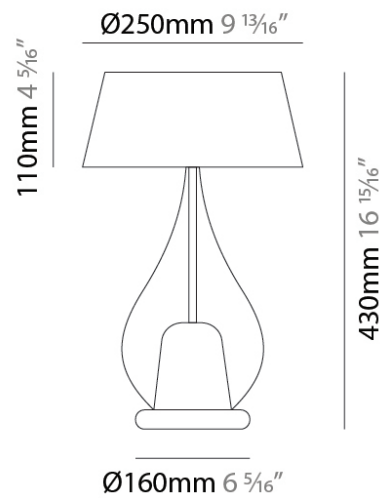

PROJECT	
TYPE	
SPECIFIER	
QUANTITY	
DATE	

ZOE VINCENT - PORTABLE PORTABLE

D144028-

base number   Finish
Options

1. To build a product code in our configurator select the specify button on the base model # product page
2. To build a manual product code on this datasheet choose from the options listed below in blue font and add the suffix to the base model #

GENERAL

Series: Zoe
Subseries: Zoe Vincent - Portable
Brand: Cangini & Tucci
Division: Design
Mounting Type: Portable
Mounting Location: Table
Subcategory: Ambient

PHYSICAL

Shape: Teardrop
Diameter (mm): 250
Diameter (in): 9 ¹³/₁₆
Height (mm): 430
Height (in): 16 ¹⁵/₁₆
Light Distribution: Omnidirectional
Weight (kg): 1.10
Weight (lbs): 2.43
Diffuser: Glass - Opal
[Fixture Finish: MSB / TRA](#)
Holder Finish: BLK
Fixture Material: Glass / Metal

ELECTRICAL

Number of Lamps: 1
Lamp Type: LED + LED Retrofit
Input Wattage (W): 4.3
Bulb Included: Bulb Not Included
Max. Wattage Per Lamp (W): 3
Lamp Base: E12
Dimming: Non-Dimmable
Input Voltage (V): 120

LED

Number of LEDs: 1
Color Temperature (°K): 3000
Max. Delivered Lumen (lm): 350
Nominal Lumen (lm): 350

OPTICAL

RATINGS AND CERTIFICATIONS

Certified By: Certified for North American Standards
IP rating: IP20