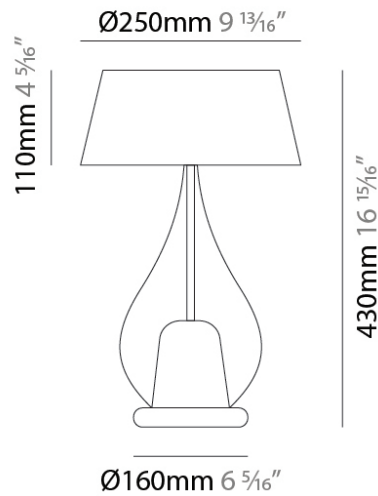

ZOE VINCENT - PORTABLE PORTABLE

D144028-

base number   Finish
Options

1. To build a product code in our configurator select the specify button on the base model # product page
2. To build a manual product code on this datasheet choose from the options listed below in blue font and add the suffix to the base model #

GENERAL

Series: Zoe
Subseries: Zoe Vincent - Portable
Brand: Cangini & Tucci
Division: Design
Mounting Type: Portable
Mounting Location: Table
Subcategory: Ambient

PHYSICAL

Shape: Teardrop
Diameter (mm): 250
Diameter (in): 9 ¹³/₁₆
Height (mm): 430
Height (in): 16 ¹⁵/₁₆
Light Distribution: Omnidirectional
Weight (kg): 1.10
Weight (lbs): 2.43
Diffuser: Glass - Opal
[Fixture Finish: MSB / TRA](#)
Holder Finish: BLK
Fixture Material: Glass / Metal

ELECTRICAL

Number of Lamps: 1
Lamp Type: LED + LED Retrofit
Input Wattage (W): 4.3
Bulb Included: Bulb Not Included
Max. Wattage Per Lamp (W): 3
Lamp Base: E12
Dimming: Non-Dimmable
Input Voltage (V): 120

LED

Number of LEDs: 1
Color Temperature (°K): 3000
Max. Delivered Lumen (lm): 350
Nominal Lumen (lm): 350

OPTICAL

RATINGS AND CERTIFICATIONS

Certified By: Certified for North American Standards
IP rating: IP20