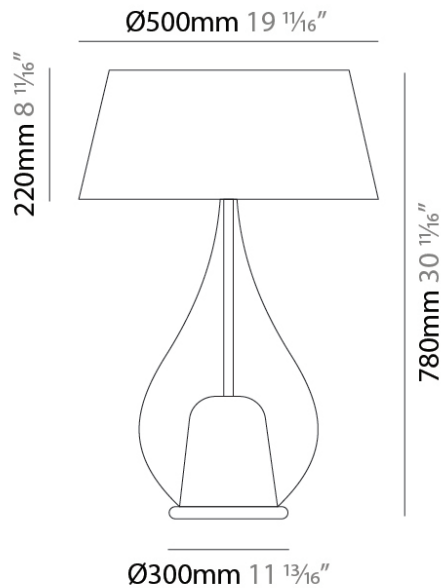

PROJECT	_____
TYPE	_____
SPECIFIER	_____
QUANTITY	_____
DATE	_____

ZOE VINCENT - PORTABLE PORTABLE

D144030-

base number   Finish
Options

1. To build a product code in our configurator select the specify button on the base model # product page
2. To build a manual product code on this datasheet choose from the options listed below in blue font and add the suffix to the base model #

GENERAL

Series: Zoe
Subseries: Zoe Vincent - Portable
Brand: Cangini & Tucci
Division: Design
Mounting Type: Portable
Mounting Location: Table
Subcategory: Ambient

PHYSICAL

Shape: Teardrop
Diameter (mm): 500
Diameter (in): 19 11/16
Height (mm): 780
Height (in): 30 11/16
Light Distribution: Omnidirectional
Weight (kg): 3.435
Weight (lbs): 7.57
Diffuser: Glass - Opal
[Fixture Finish: MSB / TRA](#)
Holder Finish: BLK
Fixture Material: Glass / Metal

ELECTRICAL

Number of Lamps: 1
Lamp Type: LED + LED Retrofit
Input Wattage (W): 4.3
Bulb Included: Bulb Not Included
Max. Wattage Per Lamp (W): 8
Lamp Base: E26
Dimming: Non-Dimmable
Input Voltage (V): 120

LED

Number of LEDs: 1
Color Temperature (°K): 3000
Max. Delivered Lumen (lm): 350
Nominal Lumen (lm): 350

OPTICAL

RATINGS AND CERTIFICATIONS

Certified By: Certified for North American Standards
IP rating: IP20