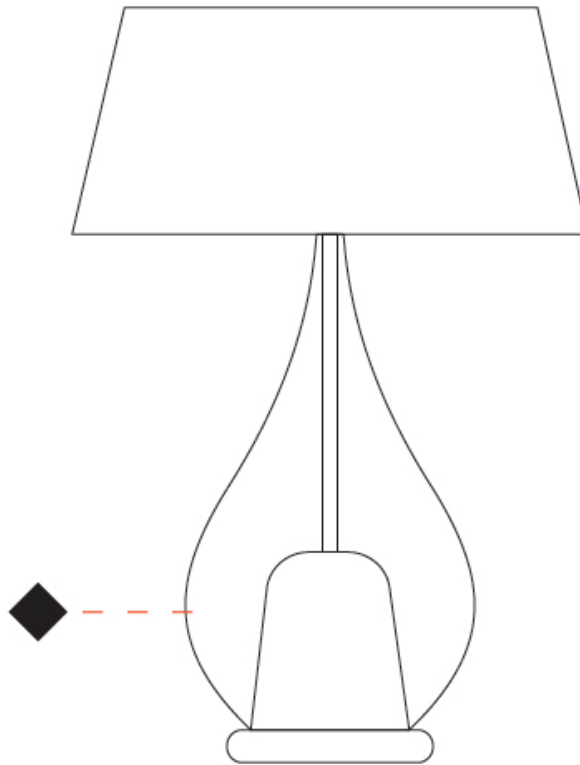

ZOE VINCENT - PORTABLE PORTABLE

D144029-

PROJECT

TYPE

SPECIFIER

QUANTITY

DATE

D