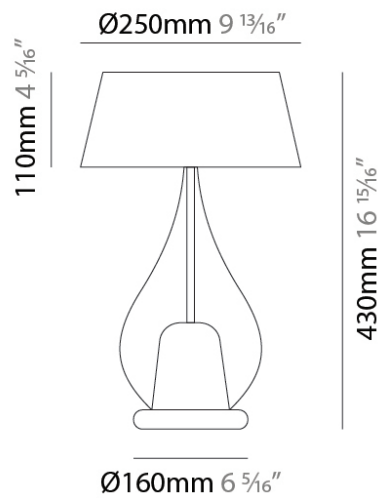

PROJECT	
TYPE	
SPECIFIER	
QUANTITY	
DATE	

ZOE VINCENT - PORTABLE PORTABLE

D144028-

base number   Finish
Options

1. To build a product code in our configurator select the specify button on the base model # product page
2. To build a manual product code on this datasheet choose from the options listed below in blue font and add the suffix to the base model #

GENERAL

Series: Zoe
Subseries: Zoe Vincent - Portable
Brand: Cangini & Tucci
Division: Design
Mounting Type: Portable
Mounting Location: Table
Subcategory: Ambient

PHYSICAL

Shape: Teardrop
Diameter (mm): 250
Diameter (in): 9 ¹³/₁₆
Height (mm): 430
Height (in): 16 ¹⁵/₁₆
Light Distribution: Omnidirectional
Weight (kg): 1.10
Weight (lbs): 2.43
Diffuser: Glass - Opal
[Fixture Finish: MSB / TRA](#)
Holder Finish: BLK
Fixture Material: Glass / Metal

ELECTRICAL

Number of Lamps: 1
Lamp Type: LED + LED Retrofit
Input Wattage (W): 4.3
Bulb Included: Bulb Not Included
Max. Wattage Per Lamp (W): 3
Lamp Base: E12
Dimming: Non-Dimmable
Input Voltage (V): 120

LED

Number of LEDs: 1
Color Temperature (°K): 3000
Max. Delivered Lumen (lm): 350
Nominal Lumen (lm): 350

OPTICAL

RATINGS AND CERTIFICATIONS

Certified By: Certified for North American Standards
IP rating: IP20