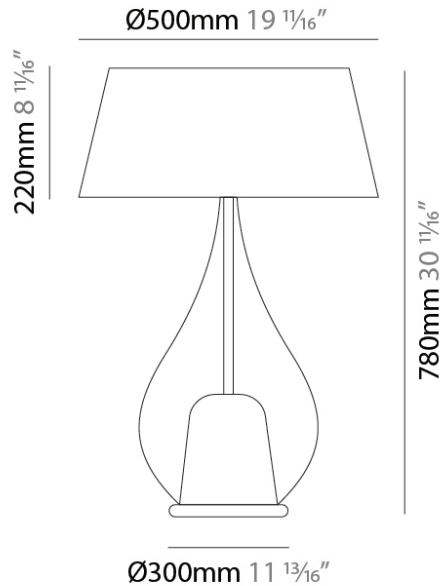

ZOE VINCENT - PORTABLE PORTABLE

D144030-

base number   Finish
Options

1. To build a product code in our configurator select the specify button on the base model # product page
2. To build a manual product code on this datasheet choose from the options listed below in blue font and add the suffix to the base model #

GENERAL

Series: Zoe _____
Subseries: Zoe Vincent - Portable _____
Brand: Cangini & Tucci _____
Division: Design _____
Mounting Type: Portable _____
Mounting Location: Table _____
Subcategory: Ambient _____

PHYSICAL

Shape: Teardrop _____
Diameter (mm): 500 _____
Diameter (in): 19 11/16 _____
Height (mm): 780 _____
Height (in): 30 11/16 _____
Light Distribution: Omnidirectional _____
Weight (kg): 3.435 _____
Weight (lbs): 7.57 _____
Diffuser: Glass - Opal _____
Fixture Finish: [MSB / TRA](#) _____
Holder Finish: BLK _____
Fixture Material: Glass / Metal _____

ELECTRICAL

Number of Lamps: 1 _____
Lamp Type: LED + LED Retrofit _____
Input Wattage (W): 4.3 _____
Bulb Included: Bulb Not Included _____
Max. Wattage Per Lamp (W): 8 _____
Lamp Base: E26 _____
Dimming: Non-Dimmable _____
Input Voltage (V): 120 _____

LED

Number of LEDs: 1 _____
Color Temperature (°K): 3000 _____
Max. Delivered Lumen (lm): 350 _____
Nominal Lumen (lm): 350 _____

OPTICAL

RATINGS AND CERTIFICATIONS

Certified By: Certified for North American Standards _____
IP rating: IP20 _____