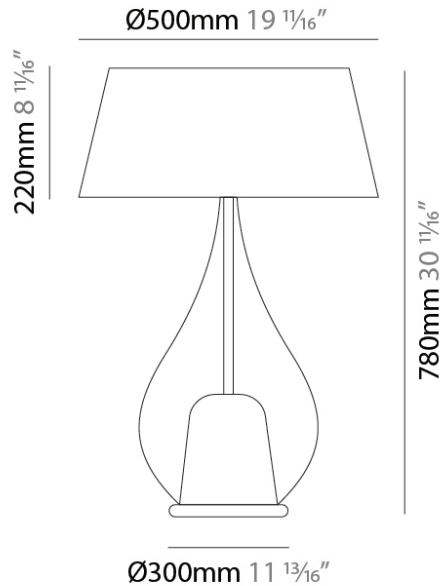

PROJECT	_____
TYPE	_____
SPECIFIER	_____
QUANTITY	_____
DATE	_____

ZOE VINCENT - PORTABLE PORTABLE

D144030-

base number   Finish
Options

1. To build a product code in our configurator select the specify button on the base model # product page
2. To build a manual product code on this datasheet choose from the options listed below in blue font and add the suffix to the base model #

GENERAL

Series: Zoe
Subseries: Zoe Vincent - Portable
Brand: Cangini & Tucci
Division: Design
Mounting Type: Portable
Mounting Location: Table
Subcategory: Ambient

PHYSICAL

Shape: Teardrop
Diameter (mm): 500
Diameter (in): 19 11/16
Height (mm): 780
Height (in): 30 11/16
Light Distribution: Omnidirectional
Weight (kg): 3.435
Weight (lbs): 7.57
Diffuser: Glass - Opal
[Fixture Finish: MSB / TRA](#)
Holder Finish: BLK
Fixture Material: Glass / Metal

ELECTRICAL

Number of Lamps: 1
Lamp Type: LED + LED Retrofit
Input Wattage (W): 4.3
Bulb Included: Bulb Not Included
Max. Wattage Per Lamp (W): 8
Lamp Base: E26
Dimming: Non-Dimmable
Input Voltage (V): 120

LED

Number of LEDs: 1
Color Temperature (°K): 3000
Max. Delivered Lumen (lm): 350
Nominal Lumen (lm): 350

OPTICAL

RATINGS AND CERTIFICATIONS

Certified By: Certified for North American Standards
IP rating: IP20