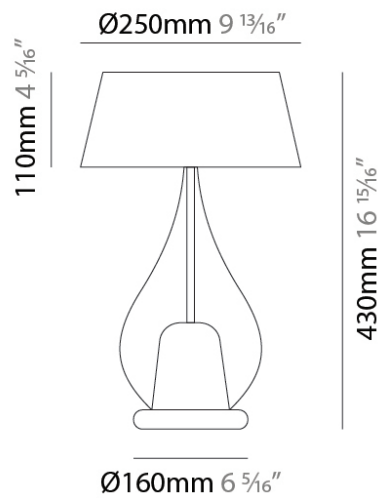

PROJECT
TYPE
SPECIFIER
QUANTITY
DATE

ZOE VINCENT - PORTABLE PORTABLE

D144028-

base number   Finish
Options

1. To build a product code in our configurator select the specify button on the base model # product page
2. To build a manual product code on this datasheet choose from the options listed below in blue font and add the suffix to the base model #

GENERAL

Series: Zoe
Subseries: Zoe Vincent - Portable
Brand: Cangini & Tucci
Division: Design
Mounting Type: Portable
Mounting Location: Table
Subcategory: Ambient

PHYSICAL

Shape: Teardrop
Diameter (mm): 250
Diameter (in): 9 ¹³/₁₆
Height (mm): 430
Height (in): 16 ¹⁵/₁₆
Light Distribution: Omnidirectional
Weight (kg): 1.10
Weight (lbs): 2.43
Diffuser: Glass - Opal
[Fixture Finish: MSB / TRA](#)
Holder Finish: BLK
Fixture Material: Glass / Metal

ELECTRICAL

Number of Lamps: 1
Lamp Type: LED + LED Retrofit
Input Wattage (W): 4.3
Bulb Included: Bulb Not Included
Max. Wattage Per Lamp (W): 3
Lamp Base: E12
Dimming: Non-Dimmable
Input Voltage (V): 120

LED

Number of LEDs: 1
Color Temperature (°K): 3000
Max. Delivered Lumen (lm): 350
Nominal Lumen (lm): 350

OPTICAL

RATINGS AND CERTIFICATIONS

Certified By: Certified for North American Standards
IP rating: IP20