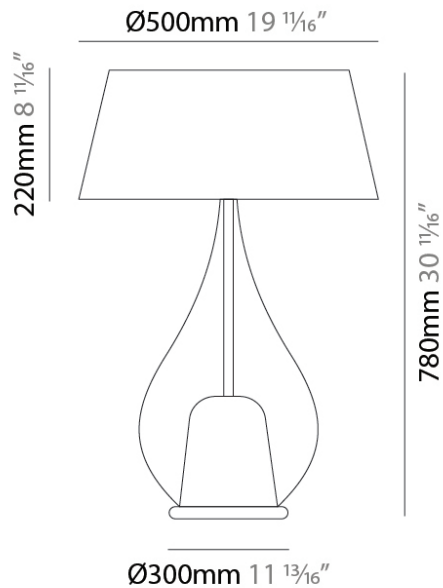

PROJECT
TYPE
SPECIFIER
QUANTITY
DATE

ZOE VINCENT - PORTABLE PORTABLE

D144030-

base number Finish
Options

1. To build a product code in our configurator select the specify button on the base model # product page
2. To build a manual product code on this datasheet choose from the options listed below in blue font and add the suffix to the base model #

GENERAL

Series: Zoe
Subseries: Zoe Vincent - Portable
Brand: Cangini & Tucci
Division: Design
Mounting Type: Portable
Mounting Location: Table
Subcategory: Ambient

PHYSICAL

Shape: Teardrop
Diameter (mm): 500
Diameter (in): 19 11/16
Height (mm): 780
Height (in): 30 11/16
Light Distribution: Omnidirectional
Weight (kg): 3.435
Weight (lbs): 7.57
Diffuser: Glass - Opal
Fixture Finish: [MSB / TRA](#)
Holder Finish: BLK
Fixture Material: Glass / Metal

ELECTRICAL

Number of Lamps: 1
Lamp Type: LED + LED Retrofit
Input Wattage (W): 4.3
Bulb Included: Bulb Not Included
Max. Wattage Per Lamp (W): 8
Lamp Base: E26
Dimming: Non-Dimmable
Input Voltage (V): 120

LED

Number of LEDs: 1
Color Temperature (°K): 3000
Max. Delivered Lumen (lm): 350
Nominal Lumen (lm): 350

OPTICAL

RATINGS AND CERTIFICATIONS

Certified By: Certified for North American Standards
IP rating: IP20