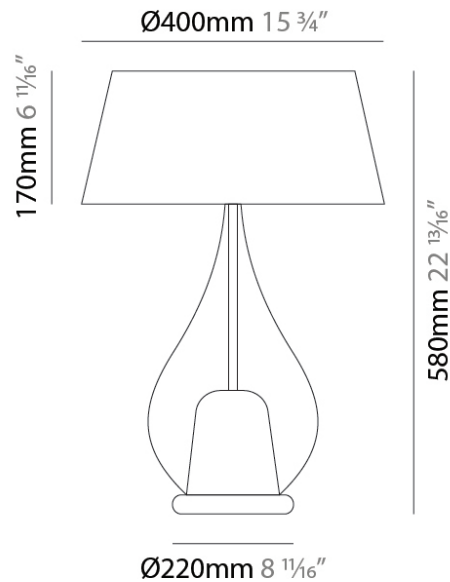

PROJECT
TYPE
SPECIFIER
QUANTITY
DATE

ZOE VINCENT - PORTABLE PORTABLE

D144029-

base number Finish
Options

1. To build a product code in our configurator select the specify button on the base model # product page
2. To build a manual product code on this datasheet choose from the options listed below in blue font and add the suffix to the base model #

GENERAL

Series: Zoe
Subseries: Zoe Vincent - Portable
Brand: Cangini & Tucci
Division: Design
Mounting Type: Portable
Mounting Location: Table
Subcategory: Ambient

PHYSICAL

Shape: Teardrop
Diameter (mm): 400
Diameter (in): 15 3/4
Height (mm): 580
Height (in): 22 13/16
Light Distribution: Omnidirectional
Weight (kg): 1.92
Weight (lbs): 4.23
Diffuser: Glass - Opal
[Fixture Finish: MSB / TRA](#)
Holder Finish: BLK
Fixture Material: Glass / Metal

ELECTRICAL

Number of Lamps: 1
Lamp Type: LED + LED Retrofit
Input Wattage (W): 4.3
Bulb Included: Bulb Not Included
Max. Wattage Per Lamp (W): 8
Lamp Base: E26
Dimming: Non-Dimmable
Input Voltage (V): 120

LED

Number of LEDs: 1
Color Temperature (°K): 3000
Max. Delivered Lumen (lm): 350
Nominal Lumen (lm): 350

OPTICAL

RATINGS AND CERTIFICATIONS

Certified By: Certified for North American Standards
IP rating: IP20