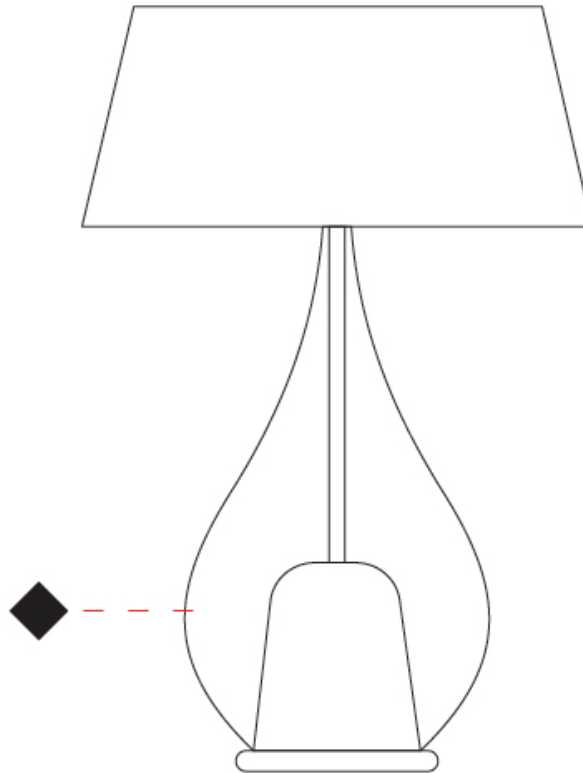

ZOE VINCENT - PORTABLE PORTABLE

D144030-

PROJECT

TYPE

SPECIFIER

QUANTITY

DATE

D