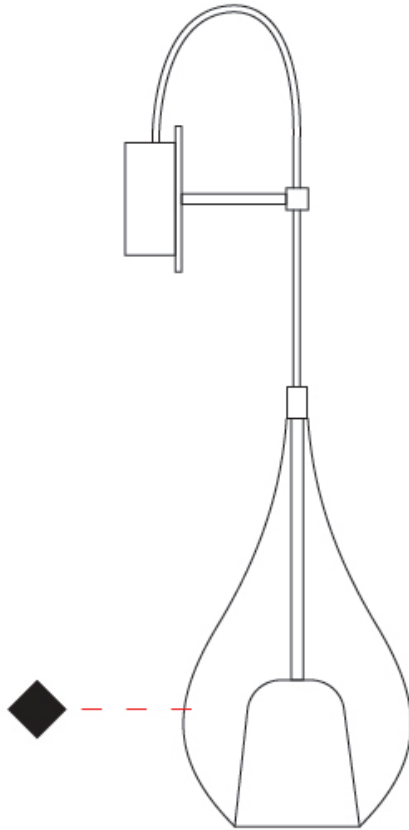

D143032-

PROJECT

TYPE

SPECIFIER

QUANTITY

DATE

D