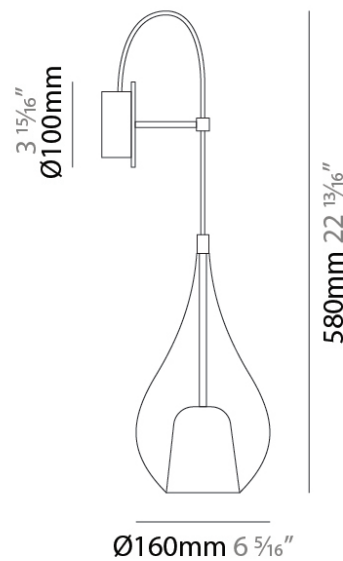

ZOE VINCENT SURFACE

D143032-

base number Finish
Options

PROJECT
TYPE
SPECIFIER
QUANTITY
DATE

1. To build a product code in our configurator select the specify button on the base model # product page
2. To build a manual product code on this datasheet choose from the options listed below in blue font and add the suffix to the base model #

GENERAL

Series: Zoe
Subseries: Zoe Vincent
Brand: Cangini & Tucci
Division: Design
Mounting Type: Surface
Mounting Location: Wall
Subcategory: Ambient

PHYSICAL

Shape: Teardrop
Diameter (mm): 160
Diameter (in): 6 5/16
Height (mm): 280
Depth (mm): 200
Height (in): 11
Depth (in): 7 7/8
Max. Overall Height (mm): 780
Max. Overall Height (in): 30 11/16
Extension (mm): 200
Extension (in): 7 7/8
Light Distribution: Omnidirectional
Weight (kg): 0.875
Weight (lbs): 1.93
Diffuser: Glass - Opal
Fixture Finish: [MSB](#) / [MBS](#) / [TRS](#)
Holder Finish: BLK
Fixture Material: Glass / Metal

ELECTRICAL

Number of Lamps: 1
Lamp Type: LED Retrofit
Bulb Included: Bulb Not Included
Max. Wattage Per Lamp (W): 5
Lamp Base: G9
Input Voltage (V): 120

LED

OPTICAL

RATINGS AND CERTIFICATIONS

Certified By: Certified for North American Standards
IP rating: IP20