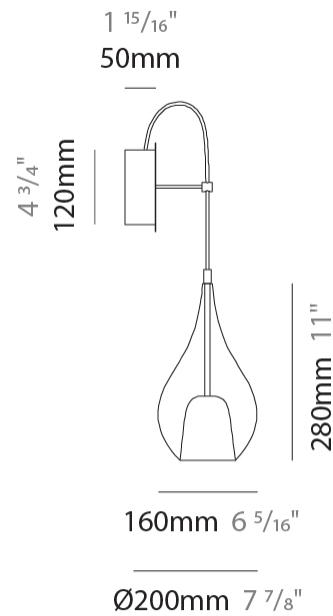

PROJECT
TYPE
SPECIFIER
QUANTITY
DATE

ZOE SURFACE

D143021-

base number	Finish	Finish
	Options	Options

1. To build a product code in our configurator select the specify button on the base model # product page
2. To build a manual product code on this datasheet choose from the options listed below in blue font and add the suffix to the base model #

GENERAL

Series: Zoe
Brand: Cangini & Tucci
Division: Design
Mounting Type: Surface
Mounting Location: Wall
Subcategory: Ambient

PHYSICAL

Shape: Teardrop
Diameter (mm): 160
Diameter (in): 6 ⁵/₁₆
Height (mm): 280
Depth (mm): 200
Height (in): 11
Depth (in): 7 ⁷/₈
Max. Overall Height (mm): 780
Max. Overall Height (in): 30 ¹¹/₁₆
Extension (mm): 200
Extension (in): 7 7/8
Light Distribution: Omnidirectional
Weight (kg): 0.875
Weight (lbs): 1.93
Diffuser: Glass - Opal
Fixture Finish: AMB / BLK / BRZ / GLD / GRN / PNK / RUB / SKB / SMK / TOB / TRA
Holder Finish: CHR / MWH / MBK / BCR
Fixture Material: Glass / Metal

ELECTRICAL

Number of Lamps: 1
Lamp Type: LED Retrofit
Bulb Included: Bulb Not Included
Max. Wattage Per Lamp (W): 5
Lamp Base: G9
Input Voltage (V): 120

LED

OPTICAL

RATINGS AND CERTIFICATIONS

Certified By: Certified for North American Standards
IP rating: IP20