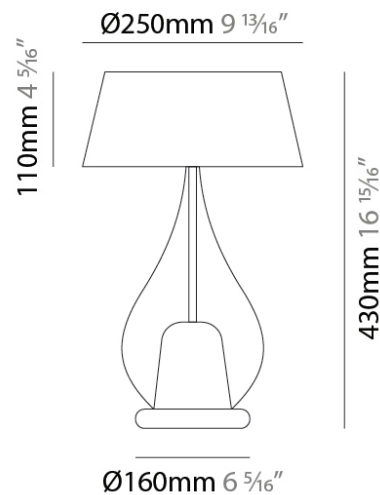

PROJECT	
TYPE	
SPECIFIER	
QUANTITY	
DATE	

ZOE VINCENT - PORTABLE PORTABLE

D144028-

base number Finish
Options

1. To build a product code in our configurator select the specify button on the base model # product page
2. To build a manual product code on this datasheet choose from the options listed below in blue font and add the suffix to the base model #

GENERAL

Series: Zoe
Subseries: Zoe Vincent - Portable
Brand: Cangini & Tucci
Division: Design
Mounting Type: Portable
Mounting Location: Table
Subcategory: Ambient

PHYSICAL

Shape: Teardrop
Diameter (mm): 250
Diameter (in): 9 ¹³/₁₆
Height (mm): 430
Height (in): 16 ¹⁵/₁₆
Light Distribution: Omnidirectional
Weight (kg): 1.10
Weight (lbs): 2.43
Diffuser: Glass - Opal
[Fixture Finish: MSB / TRA](#)
Holder Finish: BLK
Fixture Material: Glass / Metal

ELECTRICAL

Number of Lamps: 1
Lamp Type: LED + LED Retrofit
Input Wattage (W): 4.3
Bulb Included: Bulb Not Included
Max. Wattage Per Lamp (W): 3
Lamp Base: E12
Dimming: Non-Dimmable
Input Voltage (V): 120

LED

Number of LEDs: 1
Color Temperature (°K): 3000
Max. Delivered Lumen (lm): 350
Nominal Lumen (lm): 350

OPTICAL

RATINGS AND CERTIFICATIONS

Certified By: Certified for North American Standards
IP rating: IP20