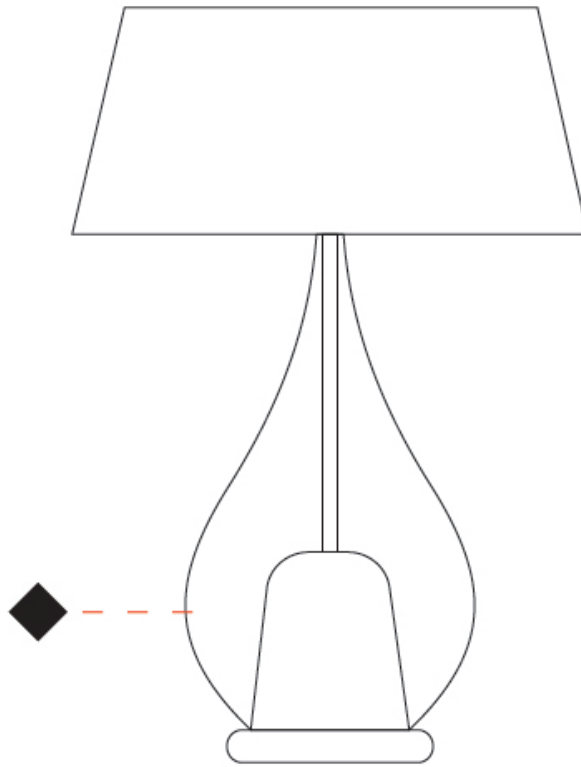

ZOE VINCENT - PORTABLE PORTABLE

D144029-

PROJECT

TYPE

SPECIFIER

QUANTITY

DATE

D