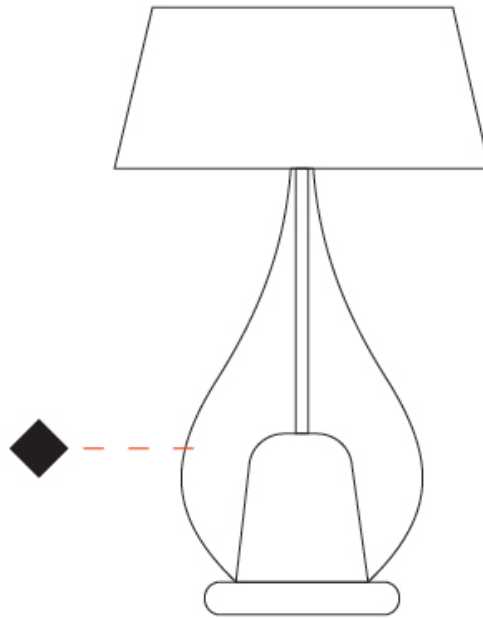

ZOE VINCENT - PORTABLE PORTABLE

D144028-

PROJECT

TYPE

SPECIFIER

QUANTITY

DATE

D