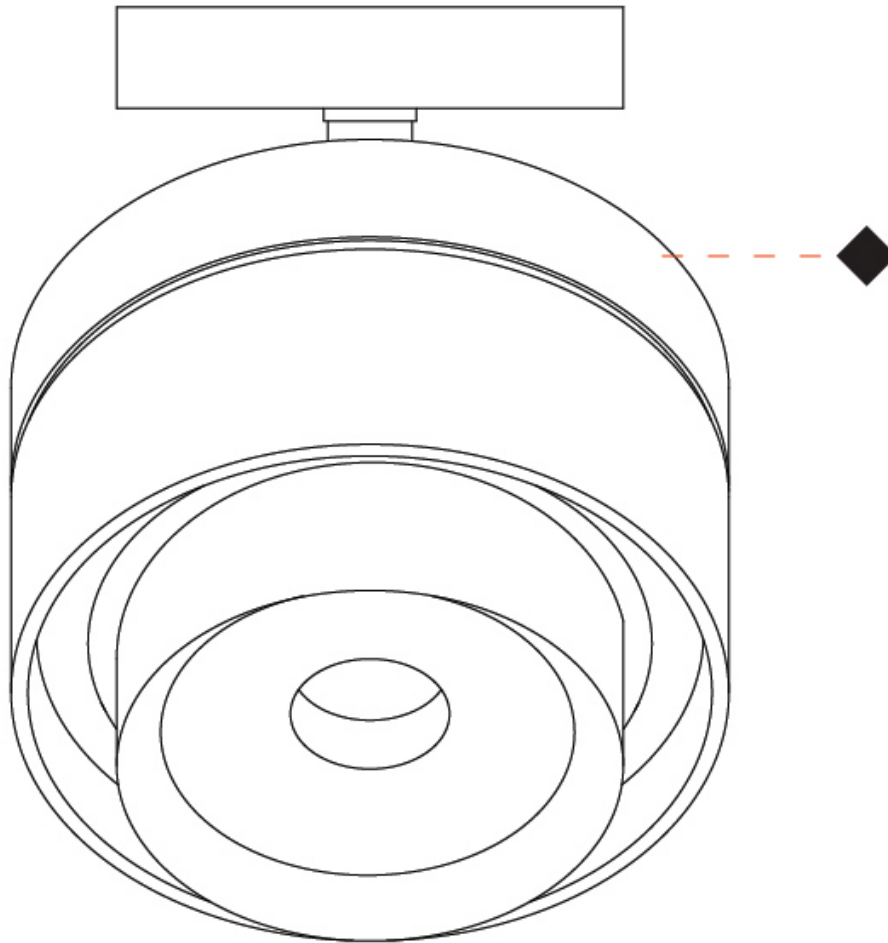

ZOOM SURFACE

A7200015-

PROJECT	_____
TYPE	_____
SPECIFIER	_____
QUANTITY	_____
DATE	_____