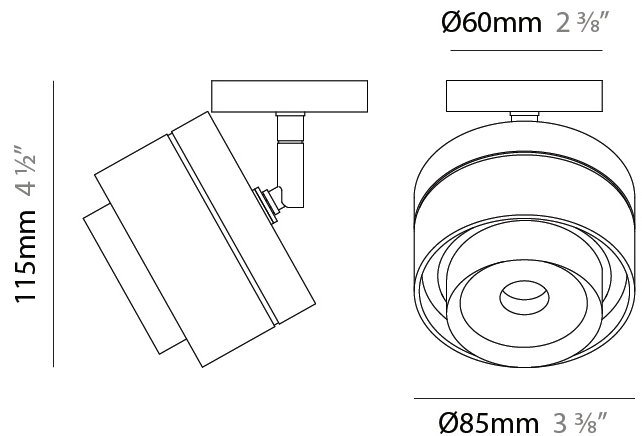

PROJECT	_____
TYPE	_____
SPECIFIER	_____
QUANTITY	_____
DATE	_____

ZOOM SURFACE

A7200015- -

base number   Color   Finish
Temperature   Options

1. To build a product code in our configurator select the specify button on the base model # product page
2. To build a manual product code on this datasheet choose from the options listed below in blue font and add the suffix to the base model #

GENERAL

Series: Zoom
Brand: Letroh
Division: Architectural
Mounting Type: Surface
Mounting Location: Ceiling
Subcategory: Spots

PHYSICAL

Shape: Cylinder
Diameter (mm): 85
Diameter (in): 3 3/8
Height (mm): 115
Height (in): 4 1/2
Light Distribution: Adjustable / Downlight
Weight (kg): 0.38
Weight (lbs): 0.73
Fixture Finish: WHI / BLK
Fixture Material: Aluminum

ELECTRICAL

Lamp Type: LED (Zhaga Standard)
Input Wattage (W): 14.7
Total Output Wattage (W): 12.7
Dimming: Tri-Mode (Non-Dimming and Phase Dimming (120Vac only) and 0-10V Dimming)
Driver Included: No
Driver Location: Remote
Driver Type: Constant Current - Universal
Driver Class: Class 2
Housing: ENCP3
Input Voltage (V): 120 - 277
Constant Current (MA): 350

LED

Color Temperature (°K): 2700 / 3000
Max. Delivered Lumen (lm): 831 / 878
Nominal Lumen (lm): 1010 / 1068
CRI: >97 CRI
Lamp Life (hrs): 50000

OPTICAL

Optic°: 12 - 46
Adjustability: Tilting and rotating

RATINGS AND CERTIFICATIONS

Certified By: Certified for North American Standards
IP rating: IP20