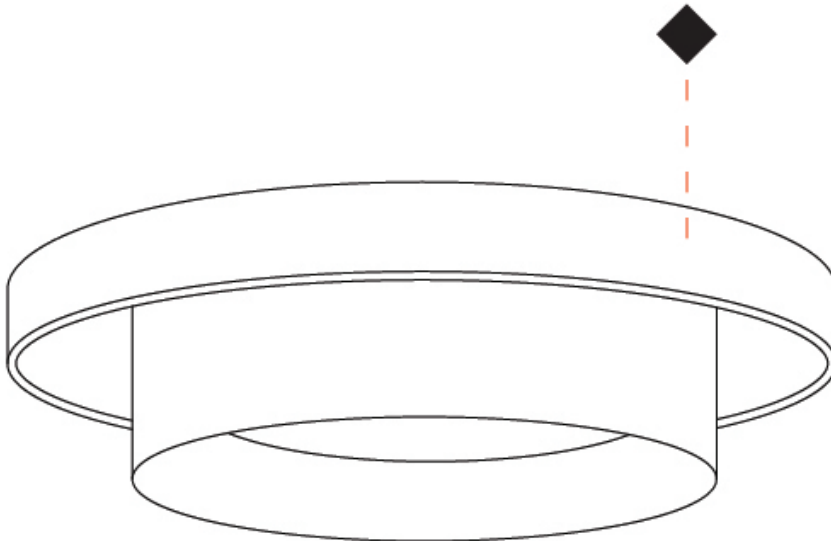

ZOOM RECESSED

A7200013-

PROJECT

TYPE

SPECIFIER

QUANTITY

DATE