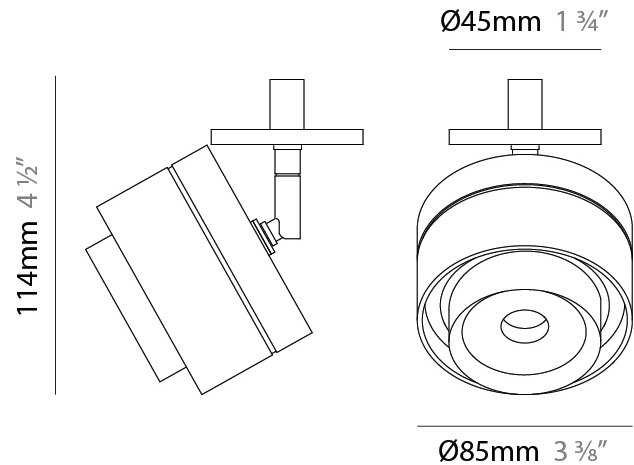

ZOOM SURFACE

A7200014- -

base number   Color   Finish
Temperature   Options

1. To build a product code in our configurator select the specify button on the base model # product page
2. To build a manual product code on this datasheet choose from the options listed below in blue font and add the suffix to the base model #

GENERAL

Series: Zoom
Brand: Letroh
Division: Architectural
Mounting Type: Surface
Mounting Location: Ceiling
Subcategory: Spots

PHYSICAL

Shape: Cylinder
Diameter (mm): 85
Diameter (in): 3 3/8
Height (mm): 114
Height (in): 4 1/2
Light Distribution: Adjustable / Downlight
Weight (kg): 0.38
Weight (lbs): 0.73
Fixture Finish: WHI / BLK
Fixture Material: Aluminum

ELECTRICAL

Lamp Type: LED (Zhaga Standard)
Input Wattage (W): 14.7
Total Output Wattage (W): 12.7
Dimming: Tri-Mode (Non-Dimming and Phase Dimming (120Vac only) and 0-10V Dimming)
Driver Included: No
Driver Location: Remote
Driver Type: Constant Current - Universal
Driver Class: Class 2
Housing: ENCP3
Input Voltage (V): 120 - 277
Constant Current (MA): 350

LED

Color Temperature (°K): 2700 / 3000
Max. Delivered Lumen (lm): 831 / 878
Nominal Lumen (lm): 1010 / 1068
CRI: >97 CRI
Lamp Life (hrs): 50000

OPTICAL

Optic°: 12 - 46
Adjustability: Tilting and rotating

RATINGS AND CERTIFICATIONS

Certified By: Certified for North American Standards
IP rating: IP20