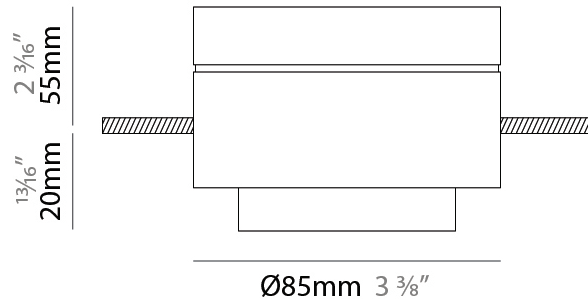

ZOOM RECESSED

A7200013- -

base number   Color   Finish
Temperature   Options

1. To build a product code in our configurator select the specify button on the base model # product page
2. To build a manual product code on this datasheet choose from the options listed below in blue font and add the suffix to the base model #

GENERAL

Series: Zoom
Brand: Letroh
Division: Architectural
Mounting Type: Recessed
Mounting Location: Ceiling
Subcategory: Downlight

PHYSICAL

Shape: Cylinder
Diameter (mm): 85
Diameter (in): 3 ³/₈
Height (mm): 75
Height (in): 2 ¹⁵/₁₆
Light Distribution: Downlight
Weight (kg): 0.38
Weight (lbs): 0.73
Fixture Finish: WHI / BLK
Fixture Material: Aluminum

ELECTRICAL

Lamp Type: LED (Zhaga Standard)
Input Wattage (W): 14.7
Total Output Wattage (W): 12.7
Dimming: Tri-Mode (Non-Dimming and Phase Dimming (120Vac only) and 0-10V Dimming)
Driver Included: No
Driver Location: Remote
Driver Type: Constant Current - Universal
Driver Class: Class 2
Housing: ENCP3
Input Voltage (V): 120 - 277
Constant Current (MA): 350

LED

Color Temperature (°K): 2700 / 3000
Max. Delivered Lumen (lm): 831 / 878
Nominal Lumen (lm): 1010 / 1068
CRI: >97 CRI
Lamp Life (hrs): 50000

OPTICAL

Optic°: 12 - 46
Adjustability: Tilting and rotating

RATINGS AND CERTIFICATIONS

Certified By: Certified for North American Standards
IP rating: IP20