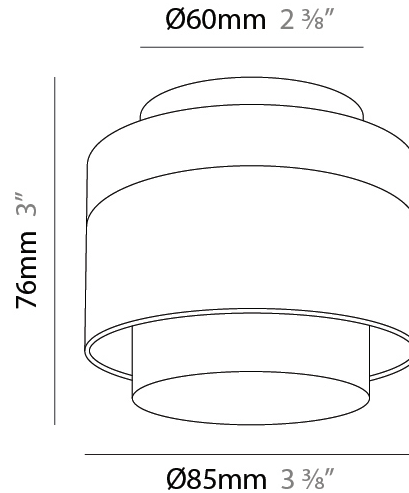

ZOOM SURFACE

A7200016- -

base number   Color   Finish
Temperature   Options

1. To build a product code in our configurator select the specify button on the base model # product page
2. To build a manual product code on this datasheet choose from the options listed below in blue font and add the suffix to the base model #

GENERAL

Series: Zoom
Brand: Letroh
Division: Architectural
Mounting Type: Surface
Mounting Location: Ceiling
Subcategory: Downlight

PHYSICAL

Shape: Cylinder
Diameter (mm): 85
Diameter (in): 3 3/8
Height (mm): 76
Height (in): 3
Light Distribution: Adjustable / Downlight
Weight (kg): 0.38
Weight (lbs): 0.73
[Fixture Finish: WHI / BLK](#)
Fixture Material: Aluminum

ELECTRICAL

Lamp Type: LED (Zhaga Standard)
Input Wattage (W): 14.7
Total Output Wattage (W): 12.7
Dimming: Tri-Mode (Non-Dimming and Phase Dimming (120Vac only) and 0-10V Dimming)
Driver Included: No
Driver Location: Remote
Driver Type: Constant Current - Universal
Driver Class: Class 2
Housing: ENCP3
Input Voltage (V): 120 - 277
Constant Current (MA): 350

LED

[Color Temperature (°K): 2700 / 3000](#)
Max. Delivered Lumen (lm): 831 / 878
Nominal Lumen (lm): 1010 / 1068
CRI: >97 CRI
Lamp Life (hrs): 50000

OPTICAL

Optic°: 12 - 46
Adjustability: Tilting and rotating

RATINGS AND CERTIFICATIONS

Certified By: Certified for North American Standards
IP rating: IP20

PROJECT
TYPE
SPECIFIER
QUANTITY
DATE