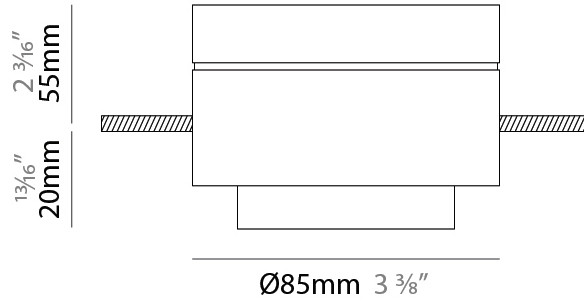

PROJECT	_____
TYPE	_____
SPECIFIER	_____
QUANTITY	_____
DATE	_____

ZOOM RECESSED

A7200013- -

base number   Color   Finish
Temperature   Options

1. To build a product code in our configurator select the specify button on the base model # product page
2. To build a manual product code on this datasheet choose from the options listed below in blue font and add the suffix to the base model #

GENERAL

Series: Zoom
Brand: Letroh
Division: Architectural
Mounting Type: Recessed
Mounting Location: Ceiling
Subcategory: Downlight

PHYSICAL

Shape: Rectangle
Diameter (mm): 85
Diameter (in): 3 3/8
Height (mm): 75
Height (in): 2 15/16
Light Distribution: Downlight
Weight (kg): 0.38
Weight (lbs): 0.73
Fixture Finish: WHI / BLK
Fixture Material: Aluminum

ELECTRICAL

Lamp Type: LED (Zhaga Standard)
Input Wattage (W): 14.7
Total Output Wattage (W): 12.7
Dimming: Tri-Mode (Non-Dimming and Phase Dimming (120Vac only) and 0-10V Dimming)
Driver Included: No
Driver Location: Remote
Driver Type: Constant Current - Universal
Driver Class: Class 2
Housing: ENCP3
Input Voltage (V): 120 - 277
Constant Current (MA): 350

LED

Color Temperature (°K): 2700 / 3000
Max. Delivered Lumen (lm): 831 / 878
Nominal Lumen (lm): 1010 / 1068
CRI: >97 CRI
Lamp Life (hrs): 50000

OPTICAL

Optic°: 12 - 46
Adjustability: Tilting and rotating

RATINGS AND CERTIFICATIONS

Certified By: Certified for North American Standards
IP rating: IP20