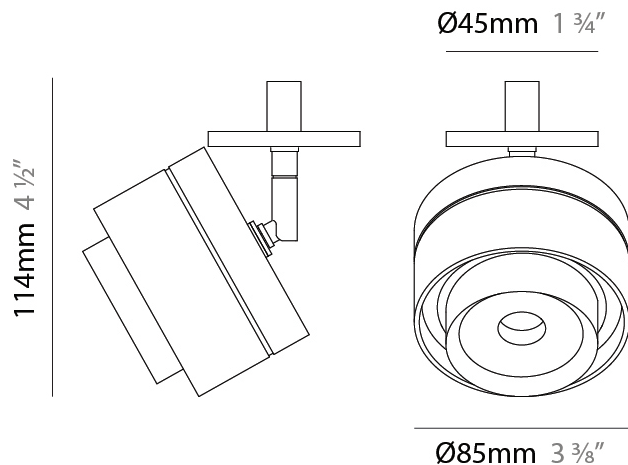

PROJECT _____
TYPE _____
SPECIFIER _____
QUANTITY _____
DATE _____

ZOOM SURFACE

A7200014- -

base number   Color   Finish
Temperature   Options

1. To build a product code in our configurator select the specify button on the base model # product page
2. To build a manual product code on this datasheet choose from the options listed below in blue font and add the suffix to the base model #

GENERAL

Series: Zoom
Brand: Letroh
Division: Architectural
Mounting Type: Surface
Mounting Location: Ceiling
Subcategory: Spots

PHYSICAL

Shape: Rectangle
Diameter (mm): 85
Diameter (in): 3 3/8
Height (mm): 114
Height (in): 4 1/2
Light Distribution: Adjustable / Downlight
Weight (kg): 0.38
Weight (lbs): 0.73
Fixture Finish: WHI / BLK
Fixture Material: Aluminum

ELECTRICAL

Lamp Type: LED (Zhaga Standard)
Input Wattage (W): 14.7
Total Output Wattage (W): 12.7
Dimming: Tri-Mode (Non-Dimming and Phase Dimming (120Vac only) and 0-10V Dimming)
Driver Included: No
Driver Location: Remote
Driver Type: Constant Current - Universal
Driver Class: Class 2
Housing: ENCP3
Input Voltage (V): 120 - 277
Constant Current (MA): 350

LED

Color Temperature (°K): 2700 / 3000
Max. Delivered Lumen (lm): 831 / 878
Nominal Lumen (lm): 1010 / 1068
CRI: >97 CRI
Lamp Life (hrs): 50000

OPTICAL

Optic°: 12 - 46
Adjustability: Tilting and rotating

RATINGS AND CERTIFICATIONS

Certified By: Certified for North American Standards
IP rating: IP20