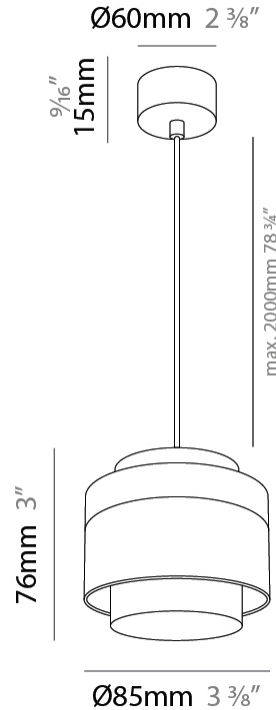

A7100000-

base number   Color   Finish
Temperature   Options

1. To build a product code in our configurator select the specify button on the base model # product page
2. To build a manual product code on this datasheet choose from the options listed below in blue font and add the suffix to the base model #

GENERAL

Series: Zoom
Brand: Letroh
Division: Architectural
Mounting Type: Suspension
Mounting Location: Ceiling
Subcategory: Pendant

PHYSICAL

Shape: Rectangle
Diameter (mm): 85
Diameter (in): 3 3/8
Height (mm): 76
Height (in): 3
Max. Overall Height (mm): 2076
Max. Overall Height (in): 81 3/4
Light Distribution: Adjustable / Downlight
Weight (kg): 0.47
Fixture Finish: WHI / BLK
Fixture Material: Aluminum
Cable Details: 2,000mm / 78 3/4" Transparent Cable

ELECTRICAL

Lamp Type: LED (Zhaga Standard)
Input Wattage (W): 14.7
Total Output Wattage (W): 12.7
Dimming: Tri-Mode (Non-Dimming and Phase Dimming (120Vac only) and 0-10V Dimming)
Driver Included: No
Driver Location: Remote
Driver Type: Constant Current - Universal
Driver Class: Class 2
Housing: ENCP3
Input Voltage (V): 120 - 277
Constant Current (MA): 350

LED

Color Temperature (°K): 2700 / 3000
Max. Delivered Lumen (lm): 831 / 878
Nominal Lumen (lm): 1010 / 1068
CRI: >97 CRI
Lamp Life (hrs): 50000

OPTICAL

Optic°: 12 - 46
Adjustability: Tilting and rotating

RATINGS AND CERTIFICATIONS

Certified By: Certified for North American Standards
IP rating: IP20