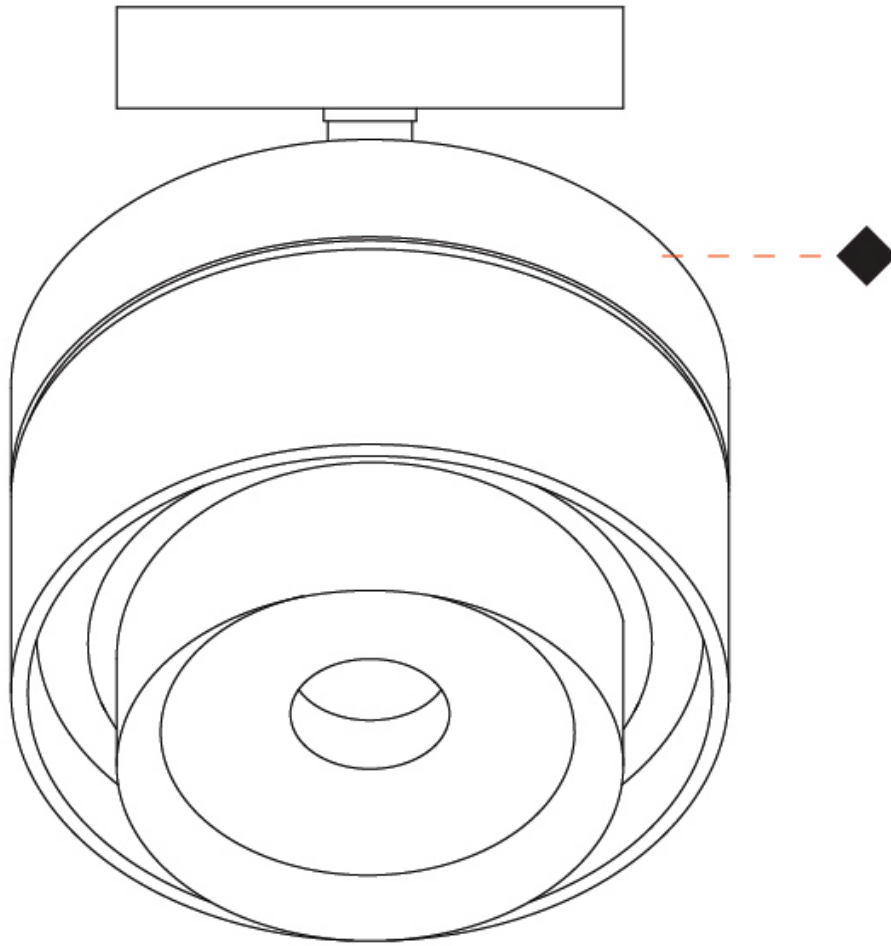

ZOOM SURFACE

A7200015-

PROJECT _____

TYPE _____

SPECIFIER _____

QUANTITY _____

DATE _____

A