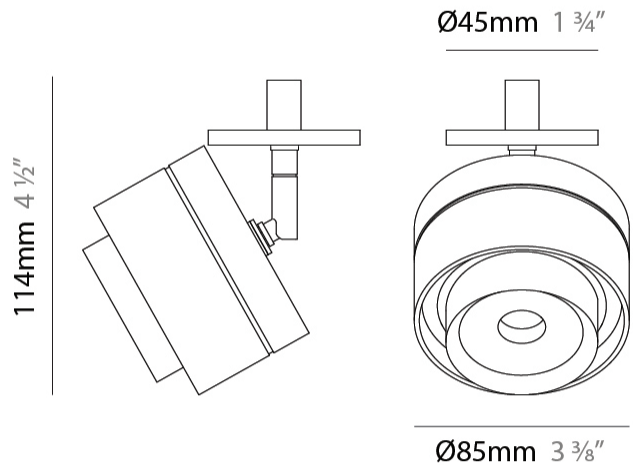

ZOOM SURFACE

A7200014- -

base number   Color   Finish
Temperature   Options

1. To build a product code in our configurator select the specify button on the base model # product page
2. To build a manual product code on this datasheet choose from the options listed below in blue font and add the suffix to the base model #

GENERAL

Series: Zoom
Partner: Letroh
Division: Architectural
Installation: Surface
Product Type: Spots
Mounting Location: Ceiling
Light Distribution: Adjustable / Downlight

PHYSICAL

Aperture Sizes - Downlights: 2"
Shape: Cylinder
Diameter (mm): 85
Diameter (in): 3 3/8
Height (mm): 114
Height (in): 4 1/2
Weight (kg): 0.38
Weight (lbs): 0.73
Fixture Finish: WHI / BLK
Fixture Material: Aluminum

ELECTRICAL

Lamp Type: LED (Zhaga Standard)
Input Wattage (W): 14.7
Total Output Wattage (W): 12.7
Dimming: Tri-Mode (Non-Dimming and Phase Dimming (120Vac only) and 0-10V Dimming)
Driver Included: No
Driver Location: Remote
Driver Type: Constant Current - Universal
Driver Class: Class 2
Housing: ENCP3
Input Voltage (V): 120 - 277
Constant Current (MA): 350

LED

Color Temperature (°K): 2700 / 3000
Max. Delivered Lumen (lm): 831 / 878
Nominal Lumen (lm): 1010 / 1068
CRI: >97 CRI
Lamp Life (hrs): 50000

OPTICAL

Optic°: 12 - 46
Adjustability: Tilting and rotating

RATINGS AND CERTIFICATIONS

Certified By: Certified for North American Standards
IP rating: IP20