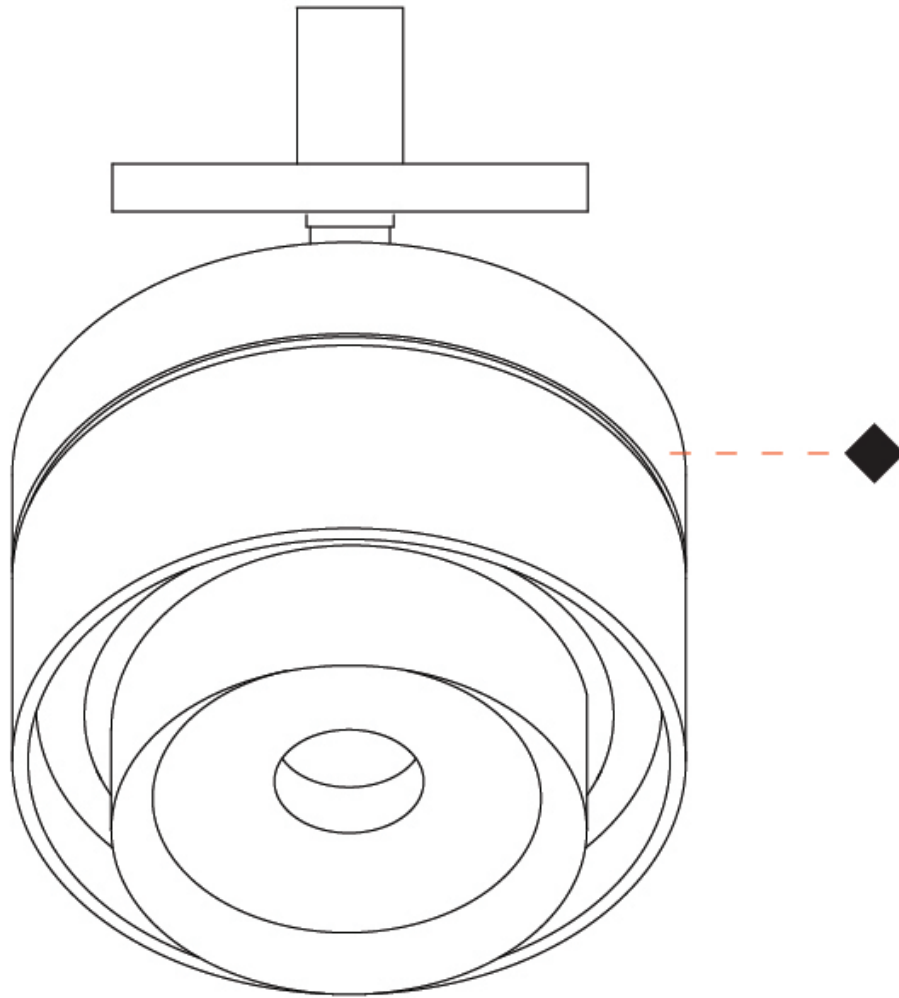

ZOOM SURFACE

A7200014-

PROJECT _____

TYPE _____

SPECIFIER _____

QUANTITY _____

DATE _____

A