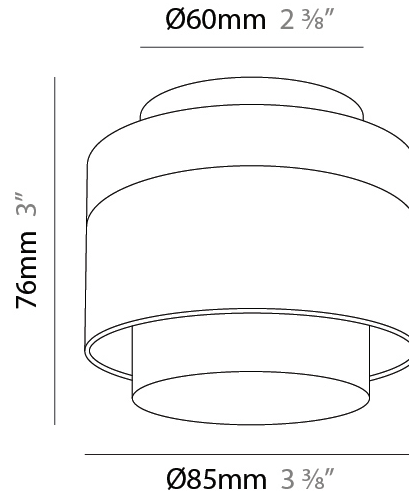

PROJECT
TYPE
SPECIFIER
QUANTITY
DATE

ZOOM SURFACE

A7200016-

base number   Color   Finish
Temperature   Options

1. To build a product code in our configurator select the specify button on the base model # product page
2. To build a manual product code on this datasheet choose from the options listed below in blue font and add the suffix to the base model #

GENERAL

Series: Zoom
Partner: Letroh
Division: Architectural
Installation: Surface
Product Type: Ceiling Surface
Mounting Location: Ceiling
Light Distribution: Downlight

PHYSICAL

Aperture Sizes - Downlights: 2"
Shape: Cylinder
Diameter (mm): 85
Diameter (in): 3 3/8"
Height (mm): 76
Height (in): 3
Weight (kg): 0.38
Weight (lbs): 0.73
Fixture Finish: WHI / BLK
Fixture Material: Aluminum

ELECTRICAL

Lamp Type: LED (Zhaga Standard)
Input Wattage (W): 14.7
Total Output Wattage (W): 12.7
Dimming: Tri-Mode (Non-Dimming and Phase Dimming (120Vac only) and 0-10V Dimming)
Driver Included: No
Driver Location: Remote
Driver Type: Constant Current - Universal
Driver Class: Class 2
Housing: ENCP3
Input Voltage (V): 120 - 277
Constant Current (MA): 350

LED

Color Temperature (°K): 2700 / 3000
Max. Delivered Lumen (lm): 831 / 878
Nominal Lumen (lm): 1010 / 1068
CRI: >97 CRI
Lamp Life (hrs): 50000

OPTICAL

Optic°: 12 - 46
Adjustability: Tilting and rotating

RATINGS AND CERTIFICATIONS

Certified By: Certified for North American Standards
IP rating: IP20