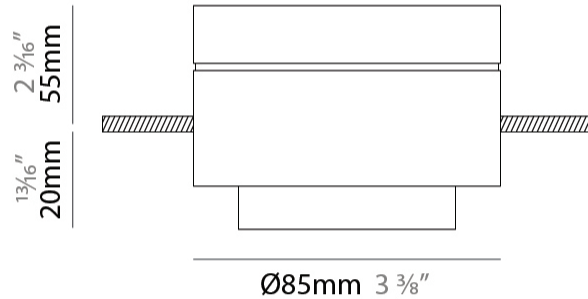

ZOOM RECESSED

A7200013- -

base number   Color   Finish
Temperature   Options

1. To build a product code in our configurator select the specify button on the base model # product page
2. To build a manual product code on this datasheet choose from the options listed below in blue font and add the suffix to the base model #

GENERAL

Series: Zoom
Partner: Letroh
Division: Architectural
Installation: Recessed
Product Type: Downlight
Mounting Location: Ceiling
Light Distribution: Downlight

PHYSICAL

Aperture Sizes - Downlights: 2"
Shape: Cylinder
Diameter (mm): 85
Diameter (in): 3 3/8
Height (mm): 75
Height (in): 2 15/16
Weight (kg): 0.38
Weight (lbs): 0.73
Fixture Finish: WHI / BLK
Fixture Material: Aluminum

ELECTRICAL

Lamp Type: LED (Zhaga Standard)
Input Wattage (W): 14.7
Total Output Wattage (W): 12.7
Dimming: Tri-Mode (Non-Dimming and Phase Dimming (120Vac only) and 0-10V Dimming)
Driver Included: No
Driver Location: Remote
Driver Type: Constant Current - Universal
Driver Class: Class 2
Housing: ENCP3
Input Voltage (V): 120 - 277
Constant Current (MA): 350

LED

Color Temperature (°K): 2700 / 3000
Max. Delivered Lumen (lm): 831 / 878
Nominal Lumen (lm): 1010 / 1068
CRI: >97 CRI
Lamp Life (hrs): 50000

OPTICAL

Optic°: 12 - 46
Adjustability: Tilting and rotating

RATINGS AND CERTIFICATIONS

Certified By: Certified for North American Standards
IP rating: IP20