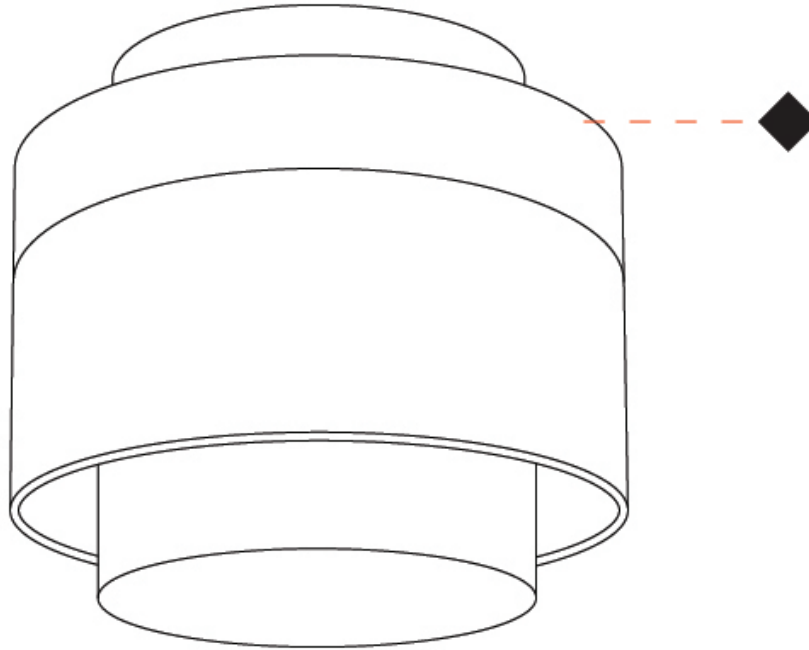

ZOOM SURFACE

A7200016-

PROJECT

TYPE

SPECIFIER

QUANTITY

DATE

A