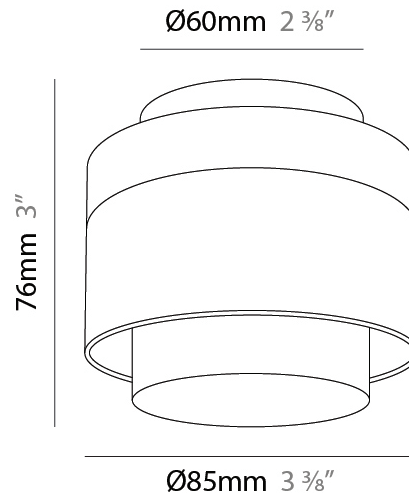

ZOOM SURFACE

A7200016- -

base number   Color   Finish
Temperature   Options

1. To build a product code in our configurator select the specify button on the base model # product page
2. To build a manual product code on this datasheet choose from the options listed below in blue font and add the suffix to the base model #

GENERAL

Series: Zoom
Brand: Letroh
Division: Architectural
Mounting Type: Surface
Mounting Location: Ceiling
Subcategory: Downlight

PHYSICAL

Shape: Rectangle
Diameter (mm): 85
Diameter (in): 3 3/8
Height (mm): 76
Height (in): 3
Light Distribution: Adjustable / Downlight
Weight (kg): 0.38
Weight (lbs): 0.73
[Fixture Finish: WHI / BLK](#)
Fixture Material: Aluminum

ELECTRICAL

Lamp Type: LED (Zhaga Standard)
Input Wattage (W): 14.7
Total Output Wattage (W): 12.7
Dimming: Tri-Mode (Non-Dimming and Phase Dimming (120Vac only) and 0-10V Dimming)
Driver Included: No
Driver Location: Remote
Driver Type: Constant Current - Universal
Driver Class: Class 2
Housing: ENCP3
Input Voltage (V): 120 - 277
Constant Current (MA): 350

LED

[Color Temperature (°K): 2700 / 3000](#)
Max. Delivered Lumen (lm): 831 / 878
Nominal Lumen (lm): 1010 / 1068
CRI: >97 CRI
Lamp Life (hrs): 50000

OPTICAL

Optic°: 12 - 46
Adjustability: Tilting and rotating

RATINGS AND CERTIFICATIONS

Certified By: Certified for North American Standards
IP rating: IP20

PROJECT
TYPE
SPECIFIER
QUANTITY
DATE