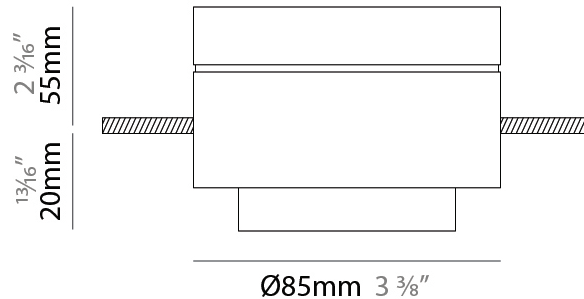

PROJECT
TYPE
SPECIFIER
QUANTITY
DATE

ZOOM RECESSED

A7200013- -

base number   Color   Finish
Temperature   Options

1. To build a product code in our configurator select the specify button on the base model # product page
2. To build a manual product code on this datasheet choose from the options listed below in blue font and add the suffix to the base model #

GENERAL

Series: Zoom
Partner: Letroh
Division: Architectural
Installation: Recessed
Product Type: Downlight
Mounting Location: Ceiling
Light Distribution: Downlight

PHYSICAL

Aperture Sizes - Downlights: 2"
Shape: Cylinder
Diameter (mm): 85
Diameter (in): 3 3/8
Height (mm): 75
Height (in): 2 15/16
Weight (kg): 0.38
Weight (lbs): 0.73
Fixture Finish: WHI / BLK
Fixture Material: Aluminum

ELECTRICAL

Lamp Type: LED (Zhaga Standard)
Input Wattage (W): 14.7
Total Output Wattage (W): 12.7
Dimming: Tri-Mode (Non-Dimming and Phase Dimming (120Vac only) and 0-10V Dimming)
Driver Included: No
Driver Location: Remote
Driver Type: Constant Current - Universal
Driver Class: Class 2
Housing: ENCP3
Input Voltage (V): 120 - 277
Constant Current (MA): 350

LED

Color Temperature (°K): 2700 / 3000
Max. Delivered Lumen (lm): 831 / 878
Nominal Lumen (lm): 1010 / 1068
CRI: >97 CRI
Lamp Life (hrs): 50000

OPTICAL

Optic°: 12 - 46
Adjustability: Tilting and rotating

RATINGS AND CERTIFICATIONS

Certified By: Certified for North American Standards
IP rating: IP20