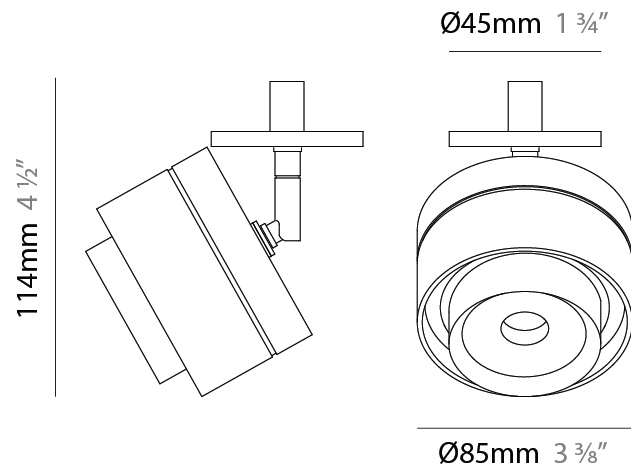

ZOOM SURFACE

A7200014- -

base number   Color   Finish
Temperature   Options

1. To build a product code in our configurator select the specify button on the base model # product page
2. To build a manual product code on this datasheet choose from the options listed below in blue font and add the suffix to the base model #

GENERAL

Series: Zoom
Partner: Letroh
Division: Architectural
Installation: Surface
Product Type: Spots
Mounting Location: Ceiling
Light Distribution: Adjustable / Downlight

PHYSICAL

Aperture Sizes - Downlights: 2"
Shape: Cylinder
Diameter (mm): 85
Diameter (in): 3 3/8
Height (mm): 114
Height (in): 4 1/2
Weight (kg): 0.38
Weight (lbs): 0.73
Fixture Finish: WHI / BLK
Fixture Material: Aluminum

ELECTRICAL

Lamp Type: LED (Zhaga Standard)
Input Wattage (W): 14.7
Total Output Wattage (W): 12.7
Dimming: Tri-Mode (Non-Dimming and Phase Dimming (120Vac only) and 0-10V Dimming)
Driver Included: No
Driver Location: Remote
Driver Type: Constant Current - Universal
Driver Class: Class 2
Housing: ENCP3
Input Voltage (V): 120 - 277
Constant Current (MA): 350

LED

Color Temperature (°K): 2700 / 3000
Max. Delivered Lumen (lm): 831 / 878
Nominal Lumen (lm): 1010 / 1068
CRI: >97 CRI
Lamp Life (hrs): 50000

OPTICAL

Optic°: 12 - 46
Adjustability: Tilting and rotating

RATINGS AND CERTIFICATIONS

Certified By: Certified for North American Standards
IP rating: IP20