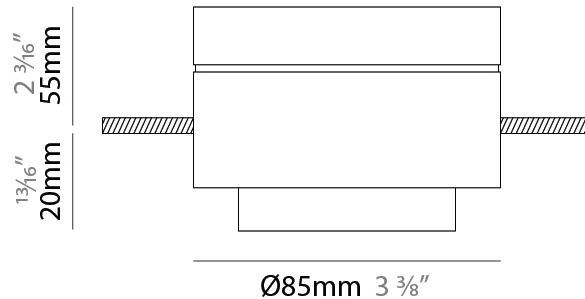

PROJECT	_____
TYPE	_____
SPECIFIER	_____
QUANTITY	_____
DATE	_____

ZOOM RECESSED

A7200013- -

base number   Color   Finish
Temperature   Options

1. To build a product code in our configurator select the specify button on the base model # product page
2. To build a manual product code on this datasheet choose from the options listed below in blue font and add the suffix to the base model #

GENERAL

Series: Zoom
Brand: Letroh
Division: Architectural
Mounting Type: Recessed
Mounting Location: Ceiling
Subcategory: Downlight

PHYSICAL

Shape: Rectangle
Diameter (mm): 85
Diameter (in): 3 3/8
Height (mm): 75
Height (in): 2 15/16
Light Distribution: Downlight
Weight (kg): 0.38
Weight (lbs): 0.73
Fixture Finish: WHI / BLK
Fixture Material: Aluminum

ELECTRICAL

Lamp Type: LED (Zhaga Standard)
Input Wattage (W): 14.7
Total Output Wattage (W): 12.7
Dimming: Tri-Mode (Non-Dimming and Phase Dimming (120Vac only) and 0-10V Dimming)
Driver Included: No
Driver Location: Remote
Driver Type: Constant Current - Universal
Driver Class: Class 2
Housing: ENCP3
Input Voltage (V): 120 - 277
Constant Current (MA): 350

LED

Color Temperature (°K): 2700 / 3000
Max. Delivered Lumen (lm): 831 / 878
Nominal Lumen (lm): 1010 / 1068
CRI: >97 CRI
Lamp Life (hrs): 50000

OPTICAL

Optic°: 12 - 46
Adjustability: Tilting and rotating

RATINGS AND CERTIFICATIONS

Certified By: Certified for North American Standards
IP rating: IP20