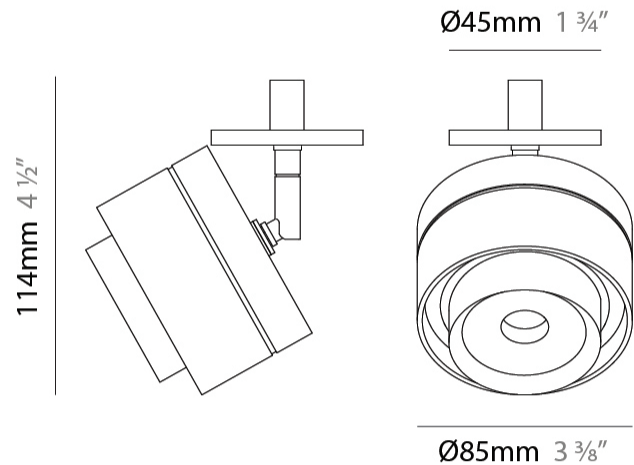

ZOOM SURFACE

A7200014- -

base number   Color   Finish
Temperature   Options

1. To build a product code in our configurator select the specify button on the base model # product page
2. To build a manual product code on this datasheet choose from the options listed below in blue font and add the suffix to the base model #

GENERAL

Series: Zoom
Brand: Letroh
Division: Architectural
Mounting Type: Surface
Mounting Location: Ceiling
Subcategory: Spots

PHYSICAL

Shape: Rectangle
Diameter (mm): 85
Diameter (in): 3 3/8
Height (mm): 114
Height (in): 4 1/2
Light Distribution: Adjustable / Downlight
Weight (kg): 0.38
Weight (lbs): 0.73
Fixture Finish: WHI / BLK
Fixture Material: Aluminum

ELECTRICAL

Lamp Type: LED (Zhaga Standard)
Input Wattage (W): 14.7
Total Output Wattage (W): 12.7
Dimming: Tri-Mode (Non-Dimming and Phase Dimming (120Vac only) and 0-10V Dimming)
Driver Included: No
Driver Location: Remote
Driver Type: Constant Current - Universal
Driver Class: Class 2
Housing: ENCP3
Input Voltage (V): 120 - 277
Constant Current (MA): 350

LED

Color Temperature (°K): 2700 / 3000
Max. Delivered Lumen (lm): 831 / 878
Nominal Lumen (lm): 1010 / 1068
CRI: >97 CRI
Lamp Life (hrs): 50000

OPTICAL

Optic°: 12 - 46
Adjustability: Tilting and rotating

RATINGS AND CERTIFICATIONS

Certified By: Certified for North American Standards
IP rating: IP20