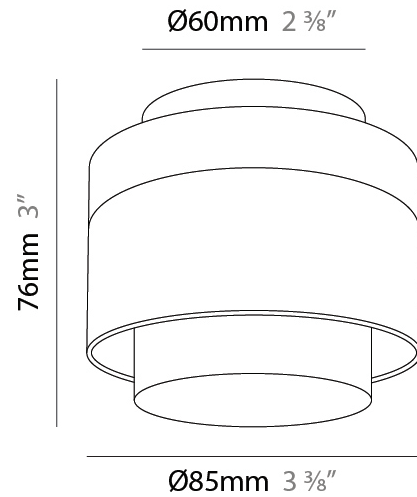

ZOOM SURFACE

A7200016-

base number   Color   Finish
Temperature   Options

1. To build a product code in our configurator select the specify button on the base model # product page
2. To build a manual product code on this datasheet choose from the options listed below in blue font and add the suffix to the base model #

GENERAL

Series: Zoom
Brand: Letroh
Division: Architectural
Mounting Type: Surface
Mounting Location: Ceiling
Subcategory: Downlight

PHYSICAL

Shape: Rectangle
Diameter (mm): 85
Diameter (in): 3 3/8
Height (mm): 76
Height (in): 3
Light Distribution: Adjustable / Downlight
Weight (kg): 0.38
Weight (lbs): 0.73
Fixture Finish: WHI / BLK
Fixture Material: Aluminum

ELECTRICAL

Lamp Type: LED (Zhaga Standard)
Input Wattage (W): 14.7
Total Output Wattage (W): 12.7
Dimming: Tri-Mode (Non-Dimming and Phase Dimming (120Vac only) and 0-10V Dimming)
Driver Included: No
Driver Location: Remote
Driver Type: Constant Current - Universal
Driver Class: Class 2
Housing: ENCP3
Input Voltage (V): 120 - 277
Constant Current (MA): 350

LED

Color Temperature (°K): 2700 / 3000
Max. Delivered Lumen (lm): 831 / 878
Nominal Lumen (lm): 1010 / 1068
CRI: >97 CRI
Lamp Life (hrs): 50000

OPTICAL

Optic°: 12 - 46
Adjustability: Tilting and rotating

RATINGS AND CERTIFICATIONS

Certified By: Certified for North American Standards
IP rating: IP20

PROJECT
TYPE
SPECIFIER
QUANTITY
DATE