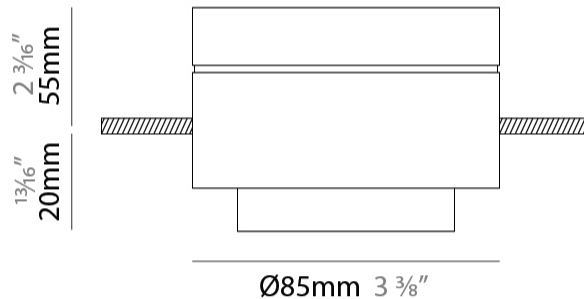

PROJECT	_____
TYPE	_____
SPECIFIER	_____
QUANTITY	_____
DATE	_____

ZOOM RECESSED

A7200013- -

base number   Color   Finish
Temperature   Options

1. To build a product code in our configurator select the specify button on the base model # product page
2. To build a manual product code on this datasheet choose from the options listed below in blue font and add the suffix to the base model #

GENERAL

Series: Zoom
Brand: Letroh
Division: Architectural
Mounting Type: Recessed
Mounting Location: Ceiling
Subcategory: Downlight

PHYSICAL

Shape: Rectangle
Diameter (mm): 85
Diameter (in): 3 3/8
Height (mm): 75
Height (in): 2 15/16
Light Distribution: Downlight
Weight (kg): 0.38
Weight (lbs): 0.73
Fixture Finish: WHI / BLK
Fixture Material: Aluminum

ELECTRICAL

Lamp Type: LED (Zhaga Standard)
Input Wattage (W): 14.7
Total Output Wattage (W): 12.7
Dimming: Tri-Mode (Non-Dimming and Phase Dimming (120Vac only) and 0-10V Dimming)
Driver Included: No
Driver Location: Remote
Driver Type: Constant Current - Universal
Driver Class: Class 2
Housing: ENCP3
Input Voltage (V): 120 - 277
Constant Current (MA): 350

LED

Color Temperature (°K): 2700 / 3000
Max. Delivered Lumen (lm): 831 / 878
Nominal Lumen (lm): 1010 / 1068
CRI: >97 CRI
Lamp Life (hrs): 50000

OPTICAL

Optic°: 12 - 46
Adjustability: Tilting and rotating

RATINGS AND CERTIFICATIONS

Certified By: Certified for North American Standards
IP rating: IP20