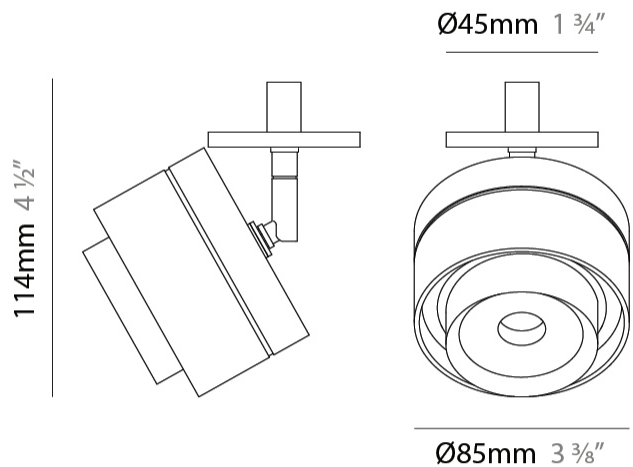

ZOOM SURFACE

A7200014- -

base number   Color   Finish
Temperature   Options

1. To build a product code in our configurator select the specify button on the base model # product page
2. To build a manual product code on this datasheet choose from the options listed below in blue font and add the suffix to the base model #

GENERAL

Series: Zoom
Partner: Letroh
Division: Architectural
Installation: Surface
Product Type: Spots
Mounting Location: Ceiling
Light Distribution: Adjustable / Downlight

PHYSICAL

Aperture Sizes - Downlights: 2"
Shape: Cylinder
Diameter (mm): 85
Diameter (in): 3 3/8
Height (mm): 114
Height (in): 4 1/2
Weight (kg): 0.38
Weight (lbs): 0.73
Fixture Finish: WHI / BLK
Fixture Material: Aluminum

ELECTRICAL

Lamp Type: LED (Zhaga Standard)
Input Wattage (W): 14.7
Total Output Wattage (W): 12.7
Dimming: Tri-Mode (Non-Dimming and Phase Dimming (120Vac only) and 0-10V Dimming)
Driver Included: No
Driver Location: Remote
Driver Type: Constant Current - Universal
Driver Class: Class 2
Housing: ENCP3
Input Voltage (V): 120 - 277
Constant Current (MA): 350

LED

Color Temperature (°K): 2700 / 3000
Max. Delivered Lumen (lm): 831 / 878
Nominal Lumen (lm): 1010 / 1068
CRI: >97 CRI
Lamp Life (hrs): 50000

OPTICAL

Optic°: 12 - 46
Adjustability: Tilting and rotating

RATINGS AND CERTIFICATIONS

Certified By: Certified for North American Standards
IP rating: IP20