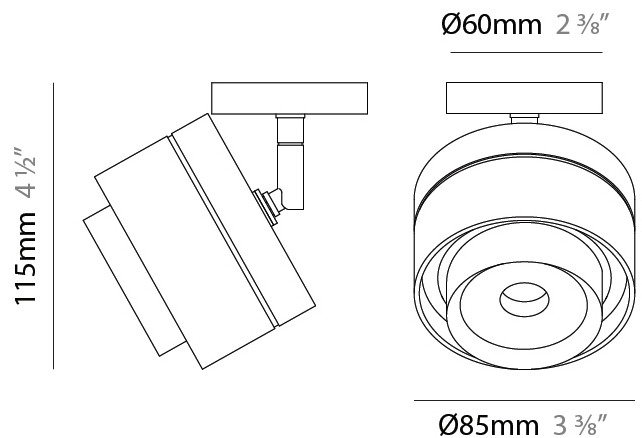

ZOOM SURFACE

A7200015- -

base number   Color   Finish
Temperature   Options

1. To build a product code in our configurator select the specify button on the base model # product page
2. To build a manual product code on this datasheet choose from the options listed below in blue font and add the suffix to the base model #

GENERAL

Series: Zoom
Partner: Letroh
Division: Architectural
Installation: Surface
Product Type: Spots
Mounting Location: Ceiling
Light Distribution: Adjustable / Downlight

PHYSICAL

Aperture Sizes - Downlights: 2"
Shape: Cylinder
Diameter (mm): 85
Diameter (in): 3 3/8
Height (mm): 115
Height (in): 4 1/2
Weight (kg): 0.38
Weight (lbs): 0.73
Fixture Finish: WHI / BLK
Fixture Material: Aluminum

ELECTRICAL

Lamp Type: LED (Zhaga Standard)
Input Wattage (W): 14.7
Total Output Wattage (W): 12.7
Dimming: Tri-Mode (Non-Dimming and Phase Dimming (120Vac only) and 0-10V Dimming)
Driver Included: No
Driver Location: Remote
Driver Type: Constant Current - Universal
Driver Class: Class 2
Housing: ENCP3
Input Voltage (V): 120 - 277
Constant Current (MA): 350

LED

Color Temperature (°K): 2700 / 3000
Max. Delivered Lumen (lm): 831 / 878
Nominal Lumen (lm): 1010 / 1068
CRI: >97 CRI
Lamp Life (hrs): 50000

OPTICAL

Optic°: 12 - 46
Adjustability: Tilting and rotating

RATINGS AND CERTIFICATIONS

Certified By: Certified for North American Standards
IP rating: IP20