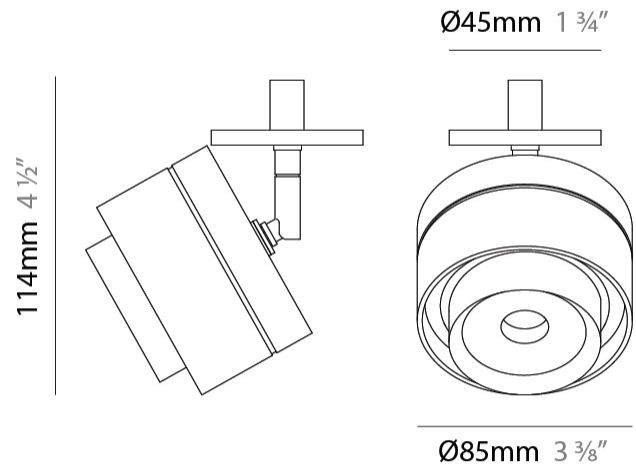

ZOOM SURFACE

A7200014- -

base number   Color   Finish
Temperature   Options

1. To build a product code in our configurator select the specify button on the base model # product page
2. To build a manual product code on this datasheet choose from the options listed below in blue font and add the suffix to the base model #

GENERAL

Series: Zoom
Brand: Letroh
Division: Architectural
Mounting Type: Surface
Mounting Location: Ceiling
Subcategory: Spots

PHYSICAL

Shape: Rectangle
Diameter (mm): 85
Diameter (in): 3 3/8
Height (mm): 114
Height (in): 4 1/2
Light Distribution: Adjustable / Downlight
Weight (kg): 0.38
Weight (lbs): 0.73
Fixture Finish: WHI / BLK
Fixture Material: Aluminum

ELECTRICAL

Lamp Type: LED (Zhaga Standard)
Input Wattage (W): 14.7
Total Output Wattage (W): 12.7
Dimming: Tri-Mode (Non-Dimming and Phase Dimming (120Vac only) and 0-10V Dimming)
Driver Included: No
Driver Location: Remote
Driver Type: Constant Current - Universal
Driver Class: Class 2
Housing: ENCP3
Input Voltage (V): 120 - 277
Constant Current (MA): 350

LED

Color Temperature (°K): 2700 / 3000
Max. Delivered Lumen (lm): 831 / 878
Nominal Lumen (lm): 1010 / 1068
CRI: >97 CRI
Lamp Life (hrs): 50000

OPTICAL

Optic°: 12 - 46
Adjustability: Tilting and rotating

RATINGS AND CERTIFICATIONS

Certified By: Certified for North American Standards
IP rating: IP20