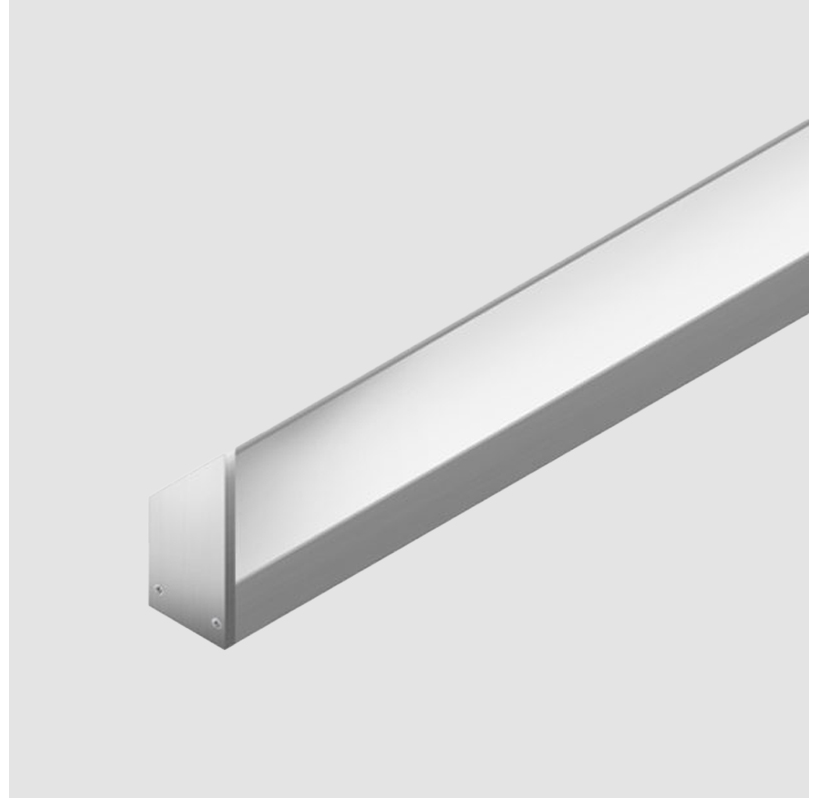

PROJECT
TYPE
SPECIFIER
QUANTITY
DATE

IWASH SURFACE

A1250006-

base number   Color   Lens
Temperature   Options

1. To build a product code in our configurator select the specify button on the base model # product page
2. To build a manual product code on this datasheet choose from the options listed below in blue font and add the suffix to the base model #

GENERAL

Series: iWash
Brand: Unonovesette
Division: Architectural
Mounting Type: Surface
Mounting Location: Under Cabinet
Subcategory: Profile

PHYSICAL

Shape: Rectangle
Length (mm): 500
Length (in): 19 2/3
Width (mm): 15.5
Width (in): 3/5
Height (mm): 33
Height (in): 1 1/2
Light Distribution: Asymmetric
Weight (kg): 0.175
Weight (lbs): 0.37
Diffuser: Opal / Transparent PMMA
Fixture Finish: ANA
Fixture Material: Extruded Aluminum
Cable Details: 450 mm cable 2x0.5 mm2

ELECTRICAL

Lamp Type: LED
Input Wattage (W): 10
Total Output Wattage (W): 8.9
Dimming: Non-Dimming / Phase Dimming (120Vac only) / 0-10V Dimming
Driver Included: No
Driver Location: Remote
Driver Type: Constant Voltage - 120 / 277Vac
Driver Class: Class 2
Input Voltage (V): 120 - 277
Output Voltage (V): 24

LED

Color Temperature (°K): 2700 / 3000 / 4000
Max. Delivered Lumen (lm): 600
CRI: >85 CRI
Lamp Life (hrs): 100000

OPTICAL

Optic°: 95

RATINGS AND CERTIFICATIONS

Certified By: Certified for North American Standards
IP rating: IP40