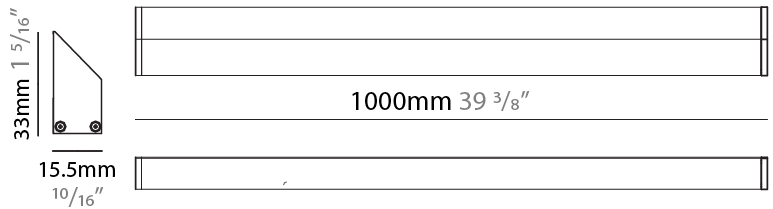

PROJECT _____
TYPE _____
SPECIFIER _____
QUANTITY _____
DATE _____

IWASH SURFACE

A1250007- -

base number   Color   Lens
Temperature   Options

1. To build a product code in our configurator select the specify button on the base model # product page
2. To build a manual product code on this datasheet choose from the options listed below in blue font and add the suffix to the base model #

GENERAL

Series: iWash
Brand: Unonovesette
Division: Architectural
Mounting Type: Surface
Mounting Location: Under Cabinet
Subcategory: Profile

PHYSICAL

Shape: Rectangle
Length (mm): 1000
Length (in): 39 ³/₈
Width (mm): 15.5
Width (in): 3/5
Height (mm): 33
Height (in): 1 ²/₇
Light Distribution: Asymmetric
Weight (kg): 0.34
Weight (lbs): 0.74
Diffuser: Opal / Transparent PMMA
Fixture Finish: ANA
Fixture Material: Extruded Aluminum
Cable Details: 450 mm cable 2x0.5 mm²

ELECTRICAL

Lamp Type: LED
Input Wattage (W): 20
Total Output Wattage (W): 17.8
Dimming: Non-Dimming / Phase Dimming (120Vac only) / 0-10V Dimming
Driver Included: No
Driver Location: Remote
Driver Type: Constant Voltage - 120 / 277Vac
Driver Class: Class 2
Input Voltage (V): 120 - 277
Output Voltage (V): 24

LED

Color Temperature (°K): 2700 / 3000 / 4000
Max. Delivered Lumen (lm): 1200
CRI: >85 CRI
Lamp Life (hrs): 100000

OPTICAL

Optic°: 95

RATINGS AND CERTIFICATIONS

Certified By: Certified for North American Standards
IP rating: IP40