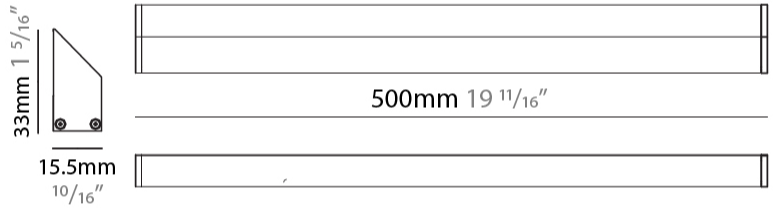

PROJECT
TYPE
SPECIFIER
QUANTITY
DATE

IWASH SURFACE

A1250006-

base number   Color   Lens
Temperature   Options

1. To build a product code in our configurator select the specify button on the base model # product page
2. To build a manual product code on this datasheet choose from the options listed below in blue font and add the suffix to the base model #

GENERAL

Series: iWash
Brand: Unonovesette
Division: Architectural
Mounting Type: Surface
Mounting Location: Under Cabinet
Subcategory: Profile

PHYSICAL

Shape: Rectangle
Length (mm): 500
Length (in): 19 2/3
Width (mm): 15.5
Width (in): 3/5
Height (mm): 33
Height (in): 1 1/2
Light Distribution: Asymmetric
Weight (kg): 0.175
Weight (lbs): 0.37
Diffuser: Opal / Transparent PMMA
Fixture Finish: ANA
Fixture Material: Extruded Aluminum
Cable Details: 450 mm cable 2x0.5 mm2

ELECTRICAL

Lamp Type: LED
Input Wattage (W): 10
Total Output Wattage (W): 8.9
Dimming: Non-Dimming / Phase Dimming (120Vac only) / 0-10V Dimming
Driver Included: No
Driver Location: Remote
Driver Type: Constant Voltage - 120 / 277Vac
Driver Class: Class 2
Input Voltage (V): 120 - 277
Output Voltage (V): 24

LED

Color Temperature (°K): 2700 / 3000 / 4000
Max. Delivered Lumen (lm): 600
CRI: >85 CRI
Lamp Life (hrs): 100000

OPTICAL

Optic°: 95

RATINGS AND CERTIFICATIONS

Certified By: Certified for North American Standards
IP rating: IP40