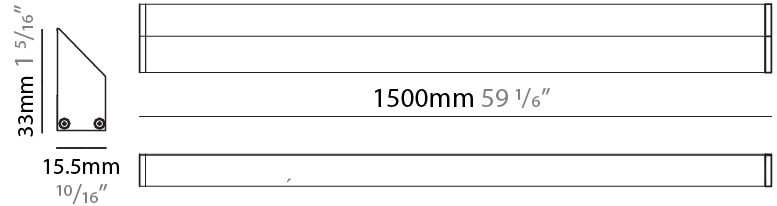

PROJECT _____
TYPE _____
SPECIFIER _____
QUANTITY _____
DATE _____

IWASH SURFACE

A1250008- -

base number   Color   Lens
Temperature   Options

1. To build a product code in our configurator select the specify button on the base model # product page
2. To build a manual product code on this datasheet choose from the options listed below in blue font and add the suffix to the base model #

GENERAL

Series: iWash
Brand: Unonovesette
Division: Architectural
Mounting Type: Surface
Mounting Location: Under Cabinet
Subcategory: Profile

PHYSICAL

Shape: Rectangle
Length (mm): 1500
Length (in): 59
Width (mm): 15.5
Width (in): 3/5
Height (mm): 33
Height (in): 1 2/7
Light Distribution: Asymmetric
Weight (kg): 0.51
Weight (lbs): 1.12
Diffuser: Opal / Transparent PMMA
Fixture Finish: ANA
Fixture Material: Extruded Aluminum
Cable Details: 450 mm cable 2x0.5 mm2

ELECTRICAL

Lamp Type: LED
Input Wattage (W): 30
Total Output Wattage (W): 26.7
Dimming: Non-Dimming / Phase Dimming (120Vac only) / 0-10V Dimming
Driver Included: No
Driver Location: Remote
Driver Type: Constant Voltage - 120 / 277Vac
Driver Class: Class 2
Input Voltage (V): 120 - 277
Output Voltage (V): 24

LED

Color Temperature (°K): 2700 / 3000 / 4000
Max. Delivered Lumen (lm): 1800
CRI: >85 CRI
Lamp Life (hrs): 100000

OPTICAL

Optic°: 95

RATINGS AND CERTIFICATIONS

Certified By: Certified for North American Standards
IP rating: IP40