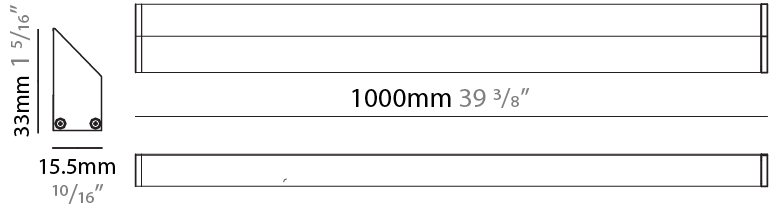

IWASH SURFACE

A1250007- -

base number   Color   Lens
Temperature   Options

1. To build a product code in our configurator select the specify button on the base model # product page
2. To build a manual product code on this datasheet choose from the options listed below in blue font and add the suffix to the base model #

GENERAL

Series: iWash
Brand: Unonovesette
Division: Architectural
Mounting Type: Surface
Mounting Location: Under Cabinet
Subcategory: Profile

PHYSICAL

Shape: Rectangle
Length (mm): 1000
Length (in): 39 3/8"
Width (mm): 15.5
Width (in): 3/5
Height (mm): 33
Height (in): 1 2/7
Light Distribution: Asymmetric
Weight (kg): 0.34
Weight (lbs): 0.74
Diffuser: Opal / Transparent PMMA
Fixture Finish: ANA
Fixture Material: Extruded Aluminum
Cable Details: 450 mm cable 2x0.5 mm2

ELECTRICAL

Lamp Type: LED
Input Wattage (W): 20
Total Output Wattage (W): 17.8
Dimming: Non-Dimming / Phase Dimming (120Vac only) / 0-10V Dimming
Driver Included: No
Driver Location: Remote
Driver Type: Constant Voltage - 120 / 277Vac
Driver Class: Class 2
Input Voltage (V): 120 - 277
Output Voltage (V): 24

LED

Color Temperature (°K): 2700 / 3000 / 4000
Max. Delivered Lumen (lm): 1200
CRI: >85 CRI
Lamp Life (hrs): 100000

OPTICAL

Optic°: 95

RATINGS AND CERTIFICATIONS

Certified By: Certified for North American Standards
IP rating: IP40