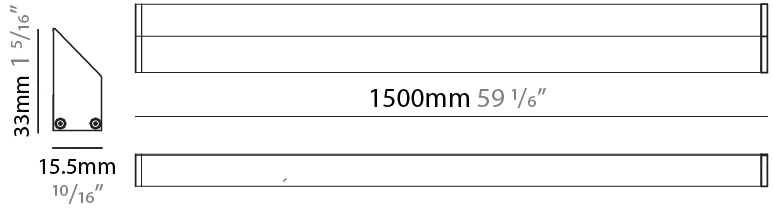

PROJECT	_____
TYPE	_____
SPECIFIER	_____
QUANTITY	_____
DATE	_____

IWASH SURFACE

A1250008- -

base number   Color   Lens
Temperature   Options

1. To build a product code in our configurator select the specify button on the base model # product page
2. To build a manual product code on this datasheet choose from the options listed below in blue font and add the suffix to the base model #

GENERAL

Series: iWash
Brand: Unonovesette
Division: Architectural
Mounting Type: Surface
Mounting Location: Under Cabinet
Subcategory: Profile

PHYSICAL

Shape: Rectangle
Length (mm): 1500
Length (in): 59
Width (mm): 15.5
Width (in): 3/5
Height (mm): 33
Height (in): 1 2/7
Light Distribution: Asymmetric
Weight (kg): 0.51
Weight (lbs): 1.12
Diffuser: Opal / Transparent PMMA
Fixture Finish: ANA
Fixture Material: Extruded Aluminum
Cable Details: 450 mm cable 2x0.5 mm2

ELECTRICAL

Lamp Type: LED
Input Wattage (W): 30
Total Output Wattage (W): 26.7
Dimming: Non-Dimming / Phase Dimming (120Vac only) / 0-10V Dimming
Driver Included: No
Driver Location: Remote
Driver Type: Constant Voltage - 120 / 277Vac
Driver Class: Class 2
Input Voltage (V): 120 - 277
Output Voltage (V): 24

LED

Color Temperature (°K): 2700 / 3000 / 4000
Max. Delivered Lumen (lm): 1800
CRI: >85 CRI
Lamp Life (hrs): 100000

OPTICAL

Optic°: 95

RATINGS AND CERTIFICATIONS

Certified By: Certified for North American Standards
IP rating: IP40