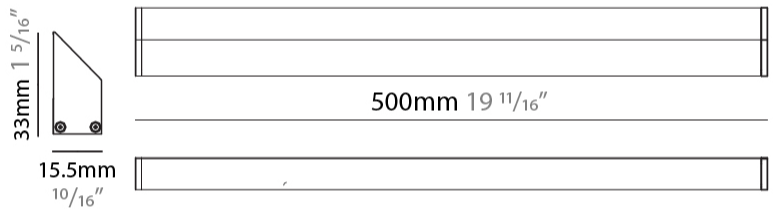

PROJECT
TYPE
SPECIFIER
QUANTITY
DATE

IWASH SURFACE

A1250006-

base number	Color	Lens
	Temperature	Options

1. To build a product code in our configurator select the specify button on the base model # product page
2. To build a manual product code on this datasheet choose from the options listed below in blue font and add the suffix to the base model #

GENERAL

Series: iWash
Brand: Unonovesette
Division: Architectural
Mounting Type: Surface
Mounting Location: Under Cabinet
Subcategory: Profile

PHYSICAL

Shape: Rectangle
Length (mm): 500
Length (in): 19 2/3
Width (mm): 15.5
Width (in): 3/5
Height (mm): 33
Height (in): 1 1/2
Light Distribution: Asymmetric
Weight (kg): 0.175
Weight (lbs): 0.37
Diffuser: Opal / Transparent PMMA
Fixture Finish: ANA
Fixture Material: Extruded Aluminum
Cable Details: 450 mm cable 2x0.5 mm2

ELECTRICAL

Lamp Type: LED
Input Wattage (W): 10
Total Output Wattage (W): 8.9
Dimming: Non-Dimming / Phase Dimming (120Vac only) / 0-10V Dimming
Driver Included: No
Driver Location: Remote
Driver Type: Constant Voltage - 120 / 277Vac
Driver Class: Class 2
Input Voltage (V): 120 - 277
Output Voltage (V): 24

LED

Color Temperature (°K): 2700 / 3000 / 4000
Max. Delivered Lumen (lm): 600
CRI: >85 CRI
Lamp Life (hrs): 100000

OPTICAL

Optic°: 95

RATINGS AND CERTIFICATIONS

Certified By: Certified for North American Standards
IP rating: IP40