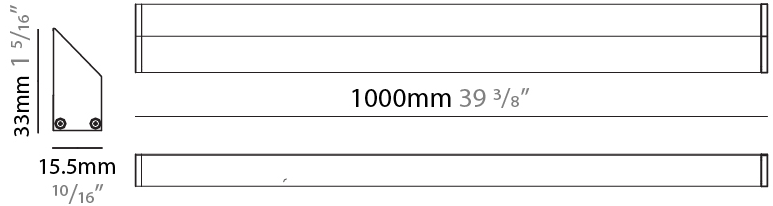

IWASH SURFACE

A1250007- -

base number   Color   Lens
Temperature   Options

1. To build a product code in our configurator select the specify button on the base model # product page
2. To build a manual product code on this datasheet choose from the options listed below in blue font and add the suffix to the base model #

GENERAL

Series: iWash
Brand: Unonovesette
Division: Architectural
Mounting Type: Surface
Mounting Location: Under Cabinet
Subcategory: Profile

PHYSICAL

Shape: Rectangle
Length (mm): 1000
Length (in): 39 3/8"
Width (mm): 15.5
Width (in): 3/5
Height (mm): 33
Height (in): 1 2/7"
Light Distribution: Asymmetric
Weight (kg): 0.34
Weight (lbs): 0.74
Diffuser: Opal / Transparent PMMA
Fixture Finish: ANA
Fixture Material: Extruded Aluminum
Cable Details: 450 mm cable 2x0.5 mm2

ELECTRICAL

Lamp Type: LED
Input Wattage (W): 20
Total Output Wattage (W): 17.8
Dimming: Non-Dimming / Phase Dimming (120Vac only) / 0-10V Dimming
Driver Included: No
Driver Location: Remote
Driver Type: Constant Voltage - 120 / 277Vac
Driver Class: Class 2
Input Voltage (V): 120 - 277
Output Voltage (V): 24

LED

Color Temperature (°K): 2700 / 3000 / 4000
Max. Delivered Lumen (lm): 1200
CRI: >85 CRI
Lamp Life (hrs): 100000

OPTICAL

Optic°: 95

RATINGS AND CERTIFICATIONS

Certified By: Certified for North American Standards
IP rating: IP40