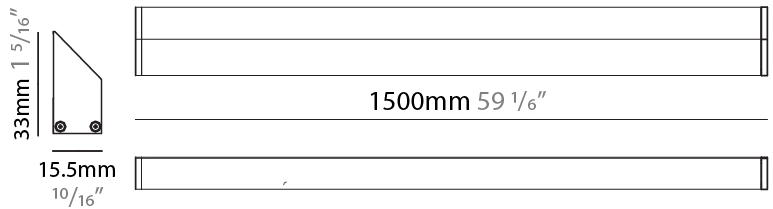

PROJECT
TYPE
SPECIFIER
QUANTITY
DATE

IWASH SURFACE

A1250008-

base number	Color	Lens
	Temperature	Options

1. To build a product code in our configurator select the specify button on the base model # product page
2. To build a manual product code on this datasheet choose from the options listed below in blue font and add the suffix to the base model #

GENERAL

Series: iWash
Brand: Unonovesette
Division: Architectural
Mounting Type: Surface
Mounting Location: Under Cabinet
Subcategory: Profile

PHYSICAL

Shape: Rectangle
Length (mm): 1500
Length (in): 59
Width (mm): 15.5
Width (in): 3/5
Height (mm): 33
Height (in): 1 2/7
Light Distribution: Asymmetric
Weight (kg): 0.51
Weight (lbs): 1.12
Diffuser: Opal / Transparent PMMA
Fixture Finish: ANA
Fixture Material: Extruded Aluminum
Cable Details: 450 mm cable 2x0.5 mm2

ELECTRICAL

Lamp Type: LED
Input Wattage (W): 30
Total Output Wattage (W): 26.7
Dimming: Non-Dimming / Phase Dimming (120Vac only) / 0-10V Dimming
Driver Included: No
Driver Location: Remote
Driver Type: Constant Voltage - 120 / 277Vac
Driver Class: Class 2
Input Voltage (V): 120 - 277
Output Voltage (V): 24

LED

Color Temperature (°K): 2700 / 3000 / 4000
Max. Delivered Lumen (lm): 1800
CRI: >85 CRI
Lamp Life (hrs): 100000

OPTICAL

Optic°: 95

RATINGS AND CERTIFICATIONS

Certified By: Certified for North American Standards
IP rating: IP40