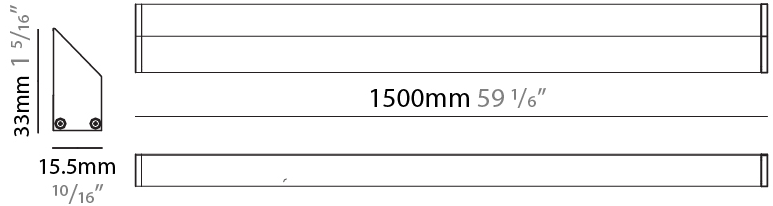

PROJECT	_____
TYPE	_____
SPECIFIER	_____
QUANTITY	_____
DATE	_____

IWASH SURFACE

A1250008- -

base number   Color   Lens
Temperature   Options

1. To build a product code in our configurator select the specify button on the base model # product page
2. To build a manual product code on this datasheet choose from the options listed below in blue font and add the suffix to the base model #

GENERAL

Series: iWash
Brand: Unonovesette
Division: Architectural
Mounting Type: Surface
Mounting Location: Under Cabinet
Subcategory: Profile

PHYSICAL

Shape: Rectangle
Length (mm): 1500
Length (in): 59
Width (mm): 15.5
Width (in): 3/5
Height (mm): 33
Height (in): 1 2/7
Light Distribution: Asymmetric
Weight (kg): 0.51
Weight (lbs): 1.12
Diffuser: Opal / Transparent PMMA
Fixture Finish: ANA
Fixture Material: Extruded Aluminum
Cable Details: 450 mm cable 2x0.5 mm2

ELECTRICAL

Lamp Type: LED
Input Wattage (W): 30
Total Output Wattage (W): 26.7
Dimming: Non-Dimming / Phase Dimming (120Vac only) / 0-10V Dimming
Driver Included: No
Driver Location: Remote
Driver Type: Constant Voltage - 120 / 277Vac
Driver Class: Class 2
Input Voltage (V): 120 - 277
Output Voltage (V): 24

LED

Color Temperature (°K): 2700 / 3000 / 4000
Max. Delivered Lumen (lm): 1800
CRI: >85 CRI
Lamp Life (hrs): 100000

OPTICAL

Optic°: 95

RATINGS AND CERTIFICATIONS

Certified By: Certified for North American Standards
IP rating: IP40