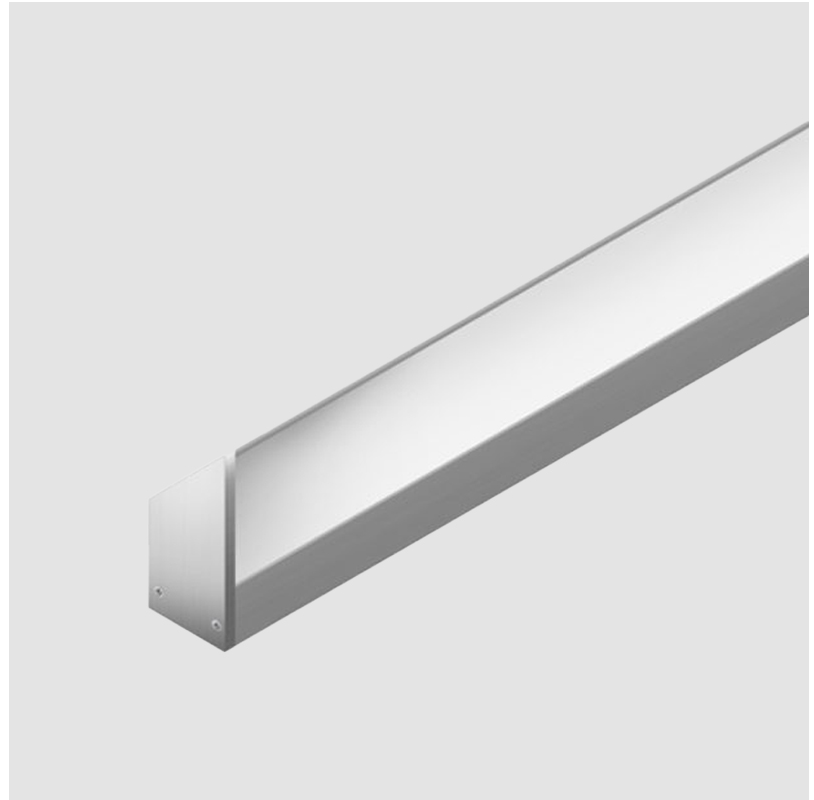

PROJECT
TYPE
SPECIFIER
QUANTITY
DATE

IWASH SURFACE

A1250006-

base number	Color	Lens
	Temperature	Options

1. To build a product code in our configurator select the specify button on the base model # product page
2. To build a manual product code on this datasheet choose from the options listed below in blue font and add the suffix to the base model #

GENERAL

Series: iWash
Brand: Unonovesette
Division: Architectural
Mounting Type: Surface
Mounting Location: Under Cabinet
Subcategory: Profile

PHYSICAL

Shape: Rectangle
Length (mm): 500
Length (in): 19 2/3
Width (mm): 15.5
Width (in): 3/5
Height (mm): 33
Height (in): 1 1/2
Light Distribution: Asymmetric
Weight (kg): 0.175
Weight (lbs): 0.37
Diffuser: Opal / Transparent PMMA
Fixture Finish: ANA
Fixture Material: Extruded Aluminum
Cable Details: 450 mm cable 2x0.5 mm2

ELECTRICAL

Lamp Type: LED
Input Wattage (W): 10
Total Output Wattage (W): 8.9
Dimming: Non-Dimming / Phase Dimming (120Vac only) / 0-10V Dimming
Driver Included: No
Driver Location: Remote
Driver Type: Constant Voltage - 120 / 277Vac
Driver Class: Class 2
Input Voltage (V): 120 - 277
Output Voltage (V): 24

LED

Color Temperature (°K): 2700 / 3000 / 4000
Max. Delivered Lumen (lm): 600
CRI: >85 CRI
Lamp Life (hrs): 100000

OPTICAL

Optic°: 95

RATINGS AND CERTIFICATIONS

Certified By: Certified for North American Standards
IP rating: IP40