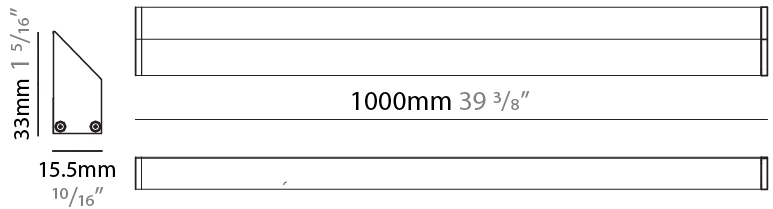

PROJECT
TYPE
SPECIFIER
QUANTITY
DATE

IWASH SURFACE

A1250007- -

base number   Color   Lens
Temperature   Options

1. To build a product code in our configurator select the specify button on the base model # product page
2. To build a manual product code on this datasheet choose from the options listed below in blue font and add the suffix to the base model #

GENERAL

Series: iWash
Brand: Unonovesette
Division: Architectural
Mounting Type: Surface
Mounting Location: Under Cabinet
Subcategory: Profile

PHYSICAL

Shape: Rectangle
Length (mm): 1000
Length (in): 39 3/8
Width (mm): 15.5
Width (in): 3/5
Height (mm): 33
Height (in): 1 2/7
Light Distribution: Asymmetric
Weight (kg): 0.34
Weight (lbs): 0.74
Diffuser: Opal / Transparent PMMA
Fixture Finish: ANA
Fixture Material: Extruded Aluminum
Cable Details: 450 mm cable 2x0.5 mm2

ELECTRICAL

Lamp Type: LED
Input Wattage (W): 20
Total Output Wattage (W): 17.8
Dimming: Non-Dimming / Phase Dimming (120Vac only) / 0-10V Dimming
Driver Included: No
Driver Location: Remote
Driver Type: Constant Voltage - 120 / 277Vac
Driver Class: Class 2
Input Voltage (V): 120 - 277
Output Voltage (V): 24

LED

Color Temperature (°K): 2700 / 3000 / 4000
Max. Delivered Lumen (lm): 1200
CRI: >85 CRI
Lamp Life (hrs): 100000

OPTICAL

Optic°: 95

RATINGS AND CERTIFICATIONS

Certified By: Certified for North American Standards
IP rating: IP40