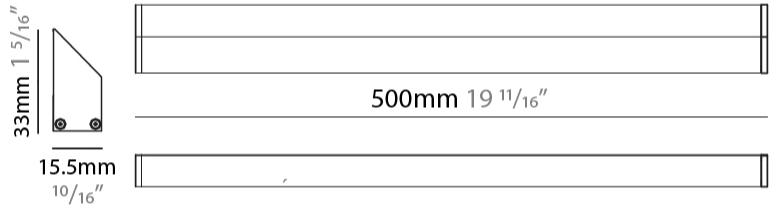

PROJECT
TYPE
SPECIFIER
QUANTITY
DATE

IWASH SURFACE

A1250006-

base number	Color	Lens
	Temperature	Options

1. To build a product code in our configurator select the specify button on the base model # product page
2. To build a manual product code on this datasheet choose from the options listed below in blue font and add the suffix to the base model #

GENERAL

Series: iWash
Brand: Unonovesette
Division: Architectural
Mounting Type: Surface
Mounting Location: Under Cabinet
Subcategory: Profile

PHYSICAL

Shape: Rectangle
Length (mm): 500
Length (in): 19 2/3
Width (mm): 15.5
Width (in): 3/5
Height (mm): 33
Height (in): 1 1/2
Light Distribution: Asymmetric
Weight (kg): 0.175
Weight (lbs): 0.37
Diffuser: Opal / Transparent PMMA
Fixture Finish: ANA
Fixture Material: Extruded Aluminum
Cable Details: 450 mm cable 2x0.5 mm2

ELECTRICAL

Lamp Type: LED
Input Wattage (W): 10
Total Output Wattage (W): 8.9
Dimming: Non-Dimming / Phase Dimming (120Vac only) / 0-10V Dimming
Driver Included: No
Driver Location: Remote
Driver Type: Constant Voltage - 120 / 277Vac
Driver Class: Class 2
Input Voltage (V): 120 - 277
Output Voltage (V): 24

LED

Color Temperature (°K): 2700 / 3000 / 4000
Max. Delivered Lumen (lm): 600
CRI: >85 CRI
Lamp Life (hrs): 100000

OPTICAL

Optic°: 95

RATINGS AND CERTIFICATIONS

Certified By: Certified for North American Standards
IP rating: IP40