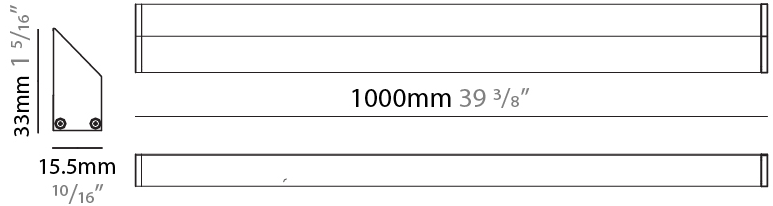

PROJECT _____
TYPE _____
SPECIFIER _____
QUANTITY _____
DATE _____

IWASH SURFACE

A1250007- -

base number   Color   Lens
Temperature   Options

1. To build a product code in our configurator select the specify button on the base model # product page
2. To build a manual product code on this datasheet choose from the options listed below in blue font and add the suffix to the base model #

GENERAL

Series: iWash
Brand: Unonovesette
Division: Architectural
Mounting Type: Surface
Mounting Location: Under Cabinet
Subcategory: Profile

PHYSICAL

Shape: Rectangle
Length (mm): 1000
Length (in): 39 ³/₈
Width (mm): 15.5
Width (in): 3/5
Height (mm): 33
Height (in): 1 ²/₇
Light Distribution: Asymmetric
Weight (kg): 0.34
Weight (lbs): 0.74
Diffuser: Opal / Transparent PMMA
Fixture Finish: ANA
Fixture Material: Extruded Aluminum
Cable Details: 450 mm cable 2x0.5 mm²

ELECTRICAL

Lamp Type: LED
Input Wattage (W): 20
Total Output Wattage (W): 17.8
Dimming: Non-Dimming / Phase Dimming (120Vac only) / 0-10V Dimming
Driver Included: No
Driver Location: Remote
Driver Type: Constant Voltage - 120 / 277Vac
Driver Class: Class 2
Input Voltage (V): 120 - 277
Output Voltage (V): 24

LED

Color Temperature (°K): 2700 / 3000 / 4000
Max. Delivered Lumen (lm): 1200
CRI: >85 CRI
Lamp Life (hrs): 100000

OPTICAL

Optic°: 95

RATINGS AND CERTIFICATIONS

Certified By: Certified for North American Standards
IP rating: IP40