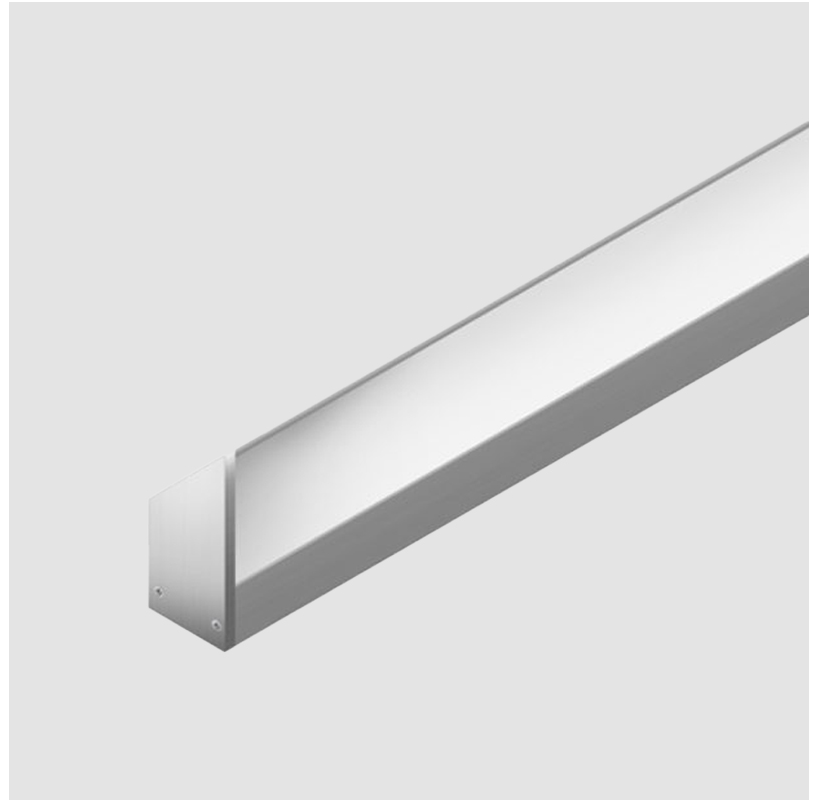

PROJECT	
TYPE	
SPECIFIER	
QUANTITY	
DATE	

IWASH SURFACE

A1250006- -

base number   Color   Lens
Temperature   Options

1. To build a product code in our configurator select the specify button on the base model # product page
2. To build a manual product code on this datasheet choose from the options listed below in blue font and add the suffix to the base model #

GENERAL

Series: iWash
Brand: Unonovesette
Division: Architectural
Mounting Type: Surface
Mounting Location: Under Cabinet
Subcategory: Profile

PHYSICAL

Shape: Rectangle
Length (mm): 500
Length (in): 19 2/3
Width (mm): 15.5
Width (in): 3/5
Height (mm): 33
Height (in): 1 1/2
Light Distribution: Asymmetric
Weight (kg): 0.175
Weight (lbs): 0.37
Diffuser: Opal / Transparent PMMA
Fixture Finish: ANA
Fixture Material: Extruded Aluminum
Cable Details: 450 mm cable 2x0.5 mm2

ELECTRICAL

Lamp Type: LED
Input Wattage (W): 10
Total Output Wattage (W): 8.9
Dimming: Non-Dimming / Phase Dimming (120Vac only) / 0-10V Dimming
Driver Included: No
Driver Location: Remote
Driver Type: Constant Voltage - 120 / 277Vac
Driver Class: Class 2
Input Voltage (V): 120 - 277
Output Voltage (V): 24

LED

Color Temperature (°K): 2700 / 3000 / 4000
Max. Delivered Lumen (lm): 600
CRI: >85 CRI
Lamp Life (hrs): 100000

OPTICAL

Optic°: 95

RATINGS AND CERTIFICATIONS

Certified By: Certified for North American Standards
IP rating: IP40