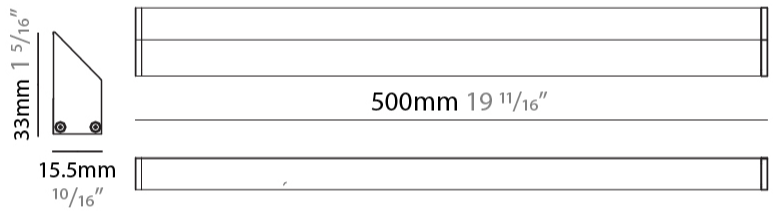

PROJECT	
TYPE	
SPECIFIER	
QUANTITY	
DATE	

IWASH SURFACE

A1250006- -

base number   Color   Lens
Temperature   Options

1. To build a product code in our configurator select the specify button on the base model # product page
2. To build a manual product code on this datasheet choose from the options listed below in blue font and add the suffix to the base model #

GENERAL

Series: iWash
Brand: Unonovesette
Division: Architectural
Mounting Type: Surface
Mounting Location: Under Cabinet
Subcategory: Profile

PHYSICAL

Shape: Rectangle
Length (mm): 500
Length (in): 19 2/3
Width (mm): 15.5
Width (in): 3/5
Height (mm): 33
Height (in): 1 1/2
Light Distribution: Asymmetric
Weight (kg): 0.175
Weight (lbs): 0.37
Diffuser: Opal / Transparent PMMA
Fixture Finish: ANA
Fixture Material: Extruded Aluminum
Cable Details: 450 mm cable 2x0.5 mm2

ELECTRICAL

Lamp Type: LED
Input Wattage (W): 10
Total Output Wattage (W): 8.9
Dimming: Non-Dimming / Phase Dimming (120Vac only) / 0-10V Dimming
Driver Included: No
Driver Location: Remote
Driver Type: Constant Voltage - 120 / 277Vac
Driver Class: Class 2
Input Voltage (V): 120 - 277
Output Voltage (V): 24

LED

Color Temperature (°K): 2700 / 3000 / 4000
Max. Delivered Lumen (lm): 600
CRI: >85 CRI
Lamp Life (hrs): 100000

OPTICAL

Optic°: 95

RATINGS AND CERTIFICATIONS

Certified By: Certified for North American Standards
IP rating: IP40