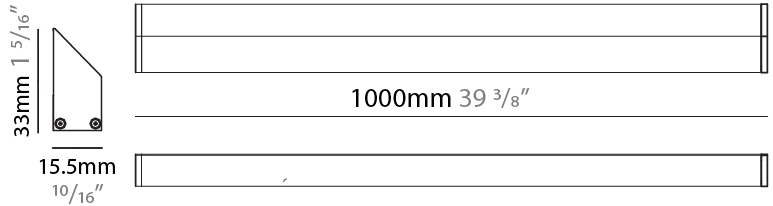

PROJECT _____
TYPE _____
SPECIFIER _____
QUANTITY _____
DATE _____

IWASH SURFACE

A1250007- -

base number   Color   Lens
Temperature   Options

1. To build a product code in our configurator select the specify button on the base model # product page
2. To build a manual product code on this datasheet choose from the options listed below in blue font and add the suffix to the base model #

GENERAL

Series: iWash
Brand: Unonovesette
Division: Architectural
Mounting Type: Surface
Mounting Location: Under Cabinet
Subcategory: Profile

PHYSICAL

Shape: Rectangle
Length (mm): 1000
Length (in): 39 3/8"
Width (mm): 15.5
Width (in): 3/5
Height (mm): 33
Height (in): 1 2/7"
Light Distribution: Asymmetric
Weight (kg): 0.34
Weight (lbs): 0.74
Diffuser: Opal / Transparent PMMA
Fixture Finish: ANA
Fixture Material: Extruded Aluminum
Cable Details: 450 mm cable 2x0.5 mm2

ELECTRICAL

Lamp Type: LED
Input Wattage (W): 20
Total Output Wattage (W): 17.8
Dimming: Non-Dimming / Phase Dimming (120Vac only) / 0-10V Dimming
Driver Included: No
Driver Location: Remote
Driver Type: Constant Voltage - 120 / 277Vac
Driver Class: Class 2
Input Voltage (V): 120 - 277
Output Voltage (V): 24

LED

Color Temperature (°K): 2700 / 3000 / 4000
Max. Delivered Lumen (lm): 1200
CRI: >85 CRI
Lamp Life (hrs): 100000

OPTICAL

Optic°: 95

RATINGS AND CERTIFICATIONS

Certified By: Certified for North American Standards
IP rating: IP40