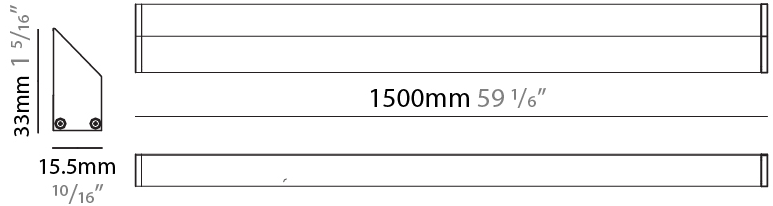

PROJECT _____
TYPE _____
SPECIFIER _____
QUANTITY _____
DATE _____

IWASH SURFACE

A1250008- -

base number   Color   Lens
Temperature   Options

1. To build a product code in our configurator select the specify button on the base model # product page
2. To build a manual product code on this datasheet choose from the options listed below in blue font and add the suffix to the base model #

GENERAL

Series: iWash
Brand: Unonovesette
Division: Architectural
Mounting Type: Surface
Mounting Location: Under Cabinet
Subcategory: Profile

PHYSICAL

Shape: Rectangle
Length (mm): 1500
Length (in): 59
Width (mm): 15.5
Width (in): 3/5
Height (mm): 33
Height (in): 1 2/7
Light Distribution: Asymmetric
Weight (kg): 0.51
Weight (lbs): 1.12
Diffuser: Opal / Transparent PMMA
Fixture Finish: ANA
Fixture Material: Extruded Aluminum
Cable Details: 450 mm cable 2x0.5 mm2

ELECTRICAL

Lamp Type: LED
Input Wattage (W): 30
Total Output Wattage (W): 26.7
Dimming: Non-Dimming / Phase Dimming (120Vac only) / 0-10V Dimming
Driver Included: No
Driver Location: Remote
Driver Type: Constant Voltage - 120 / 277Vac
Driver Class: Class 2
Input Voltage (V): 120 - 277
Output Voltage (V): 24

LED

Color Temperature (°K): 2700 / 3000 / 4000
Max. Delivered Lumen (lm): 1800
CRI: >85 CRI
Lamp Life (hrs): 100000

OPTICAL

Optic°: 95

RATINGS AND CERTIFICATIONS

Certified By: Certified for North American Standards
IP rating: IP40