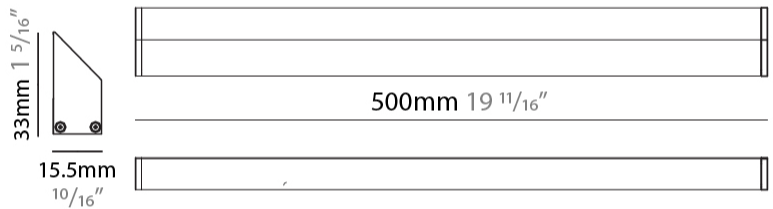

PROJECT	_____
TYPE	_____
SPECIFIER	_____
QUANTITY	_____
DATE	_____

IWASH SURFACE

A1250006- -

base number   Color   Lens
Temperature   Options

1. To build a product code in our configurator select the specify button on the base model # product page
2. To build a manual product code on this datasheet choose from the options listed below in blue font and add the suffix to the base model #

GENERAL

Series: iWash
Brand: Unonovesette
Division: Architectural
Mounting Type: Surface
Mounting Location: Under Cabinet
Subcategory: Profile

PHYSICAL

Shape: Rectangle
Length (mm): 500
Length (in): 19 2/3
Width (mm): 15.5
Width (in): 3/5
Height (mm): 33
Height (in): 1 2/7
Light Distribution: Asymmetric
Weight (kg): 0.175
Weight (lbs): 0.37
Diffuser: Opal / Transparent PMMA
Fixture Finish: ANA
Fixture Material: Extruded Aluminum
Cable Details: 450 mm cable 2x0.5 mm2

ELECTRICAL

Lamp Type: LED
Input Wattage (W): 10
Total Output Wattage (W): 8.9
Dimming: Non-Dimming / Phase Dimming (120Vac only) / 0-10V Dimming
Driver Included: No
Driver Location: Remote
Driver Type: Constant Voltage - 120 / 277Vac
Driver Class: Class 2
Input Voltage (V): 120 - 277
Output Voltage (V): 24

LED

Color Temperature (°K): 2700 / 3000 / 4000
Max. Delivered Lumen (lm): 600
CRI: >85 CRI
Lamp Life (hrs): 100000

OPTICAL

Optic°: 95

RATINGS AND CERTIFICATIONS

Certified By: Certified for North American Standards
IP rating: IP40