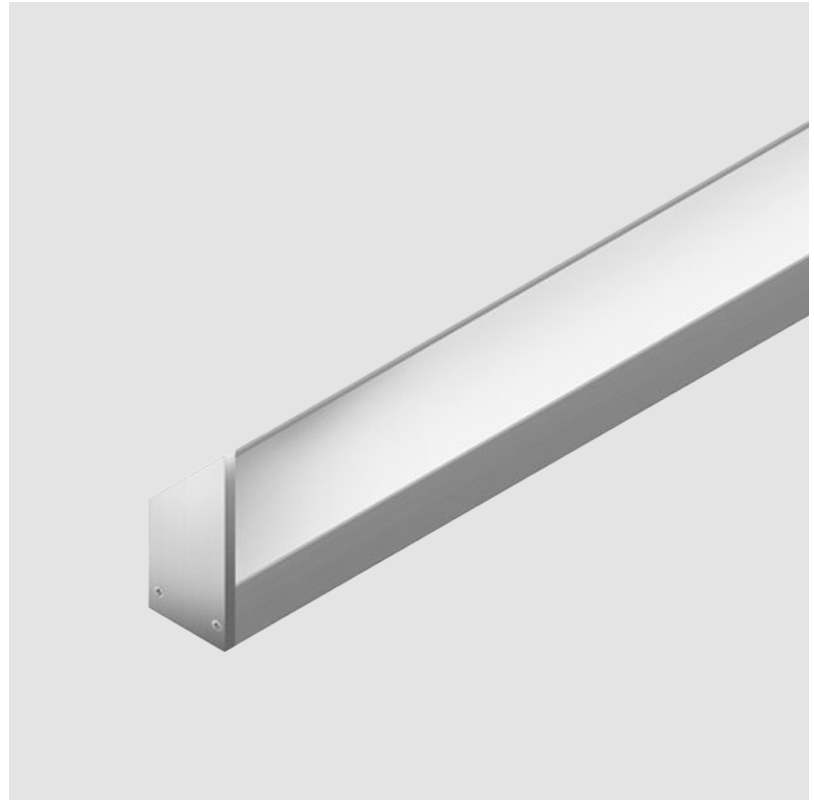

PROJECT	_____
TYPE	_____
SPECIFIER	_____
QUANTITY	_____
DATE	_____

IWASH SURFACE

A1250006- -

base number   Color   Lens
Temperature   Options

1. To build a product code in our configurator select the specify button on the base model # product page
2. To build a manual product code on this datasheet choose from the options listed below in blue font and add the suffix to the base model #

GENERAL

Series: iWash
Brand: Unonovesette
Division: Architectural
Mounting Type: Surface
Mounting Location: Under Cabinet
Subcategory: Profile

PHYSICAL

Shape: Rectangle
Length (mm): 500
Length (in): 19 2/3
Width (mm): 15.5
Width (in): 3/5
Height (mm): 33
Height (in): 1 2/7
Light Distribution: Asymmetric
Weight (kg): 0.175
Weight (lbs): 0.37
Diffuser: Opal / Transparent PMMA
Fixture Finish: ANA
Fixture Material: Extruded Aluminum
Cable Details: 450 mm cable 2x0.5 mm2

ELECTRICAL

Lamp Type: LED
Input Wattage (W): 10
Total Output Wattage (W): 8.9
Dimming: Non-Dimming / Phase Dimming (120Vac only) / 0-10V Dimming
Driver Included: No
Driver Location: Remote
Driver Type: Constant Voltage - 120 / 277Vac
Driver Class: Class 2
Input Voltage (V): 120 - 277
Output Voltage (V): 24

LED

Color Temperature (°K): 2700 / 3000 / 4000
Max. Delivered Lumen (lm): 600
CRI: >85 CRI
Lamp Life (hrs): 100000

OPTICAL

Optic°: 95

RATINGS AND CERTIFICATIONS

Certified By: Certified for North American Standards
IP rating: IP40