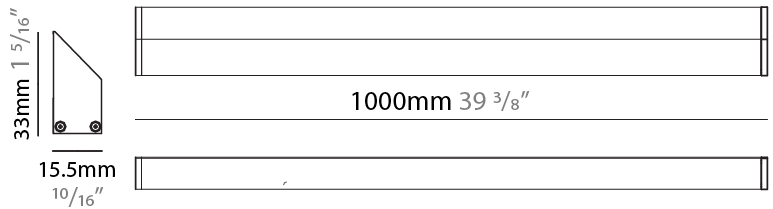

PROJECT
TYPE
SPECIFIER
QUANTITY
DATE

IWASH SURFACE

A1250007- -

base number   Color   Lens
Temperature   Options

1. To build a product code in our configurator select the specify button on the base model # product page
2. To build a manual product code on this datasheet choose from the options listed below in blue font and add the suffix to the base model #

GENERAL

Series: iWash
Brand: Unonovesette
Division: Architectural
Mounting Type: Surface
Mounting Location: Under Cabinet
Subcategory: Profile

PHYSICAL

Shape: Rectangle
Length (mm): 1000
Length (in): 39 3/8"
Width (mm): 15.5
Width (in): 3/5
Height (mm): 33
Height (in): 1 2/7
Light Distribution: Asymmetric
Weight (kg): 0.34
Weight (lbs): 0.74
Diffuser: Opal / Transparent PMMA
Fixture Finish: ANA
Fixture Material: Extruded Aluminum
Cable Details: 450 mm cable 2x0.5 mm2

ELECTRICAL

Lamp Type: LED
Input Wattage (W): 20
Total Output Wattage (W): 17.8
Dimming: Non-Dimming / Phase Dimming (120Vac only) / 0-10V Dimming
Driver Included: No
Driver Location: Remote
Driver Type: Constant Voltage - 120 / 277Vac
Driver Class: Class 2
Input Voltage (V): 120 - 277
Output Voltage (V): 24

LED

Color Temperature (°K): 2700 / 3000 / 4000
Max. Delivered Lumen (lm): 1200
CRI: >85 CRI
Lamp Life (hrs): 100000

OPTICAL

Optic°: 95

RATINGS AND CERTIFICATIONS

Certified By: Certified for North American Standards
IP rating: IP40