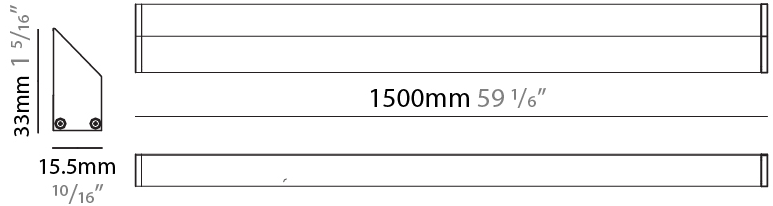

PROJECT
TYPE
SPECIFIER
QUANTITY
DATE

IWASH SURFACE

A1250008-

base number   Color   Lens
Temperature   Options

1. To build a product code in our configurator select the specify button on the base model # product page
2. To build a manual product code on this datasheet choose from the options listed below in blue font and add the suffix to the base model #

GENERAL

Series: iWash
Brand: Unonovesette
Division: Architectural
Mounting Type: Surface
Mounting Location: Under Cabinet
Subcategory: Profile

PHYSICAL

Shape: Rectangle
Length (mm): 1500
Length (in): 59
Width (mm): 15.5
Width (in): 3/5
Height (mm): 33
Height (in): 1 2/7
Light Distribution: Asymmetric
Weight (kg): 0.51
Weight (lbs): 1.12
Diffuser: Opal / Transparent PMMA
Fixture Finish: ANA
Fixture Material: Extruded Aluminum
Cable Details: 450 mm cable 2x0.5 mm2

ELECTRICAL

Lamp Type: LED
Input Wattage (W): 30
Total Output Wattage (W): 26.7
Dimming: Non-Dimming / Phase Dimming (120Vac only) / 0-10V Dimming
Driver Included: No
Driver Location: Remote
Driver Type: Constant Voltage - 120 / 277Vac
Driver Class: Class 2
Input Voltage (V): 120 - 277
Output Voltage (V): 24

LED

Color Temperature (°K): 2700 / 3000 / 4000
Max. Delivered Lumen (lm): 1800
CRI: >85 CRI
Lamp Life (hrs): 100000

OPTICAL

Optic°: 95

RATINGS AND CERTIFICATIONS

Certified By: Certified for North American Standards
IP rating: IP40