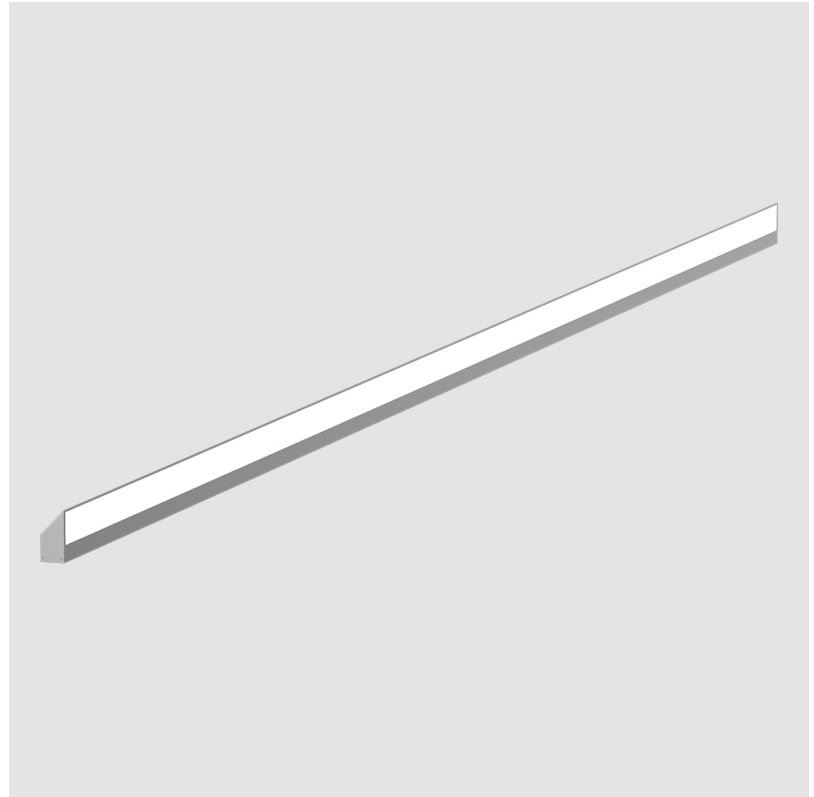

PROJECT
TYPE
SPECIFIER
QUANTITY
DATE

IWASH SURFACE

A1250008-

base number   Color   Lens
Temperature   Options

1. To build a product code in our configurator select the specify button on the base model # product page
2. To build a manual product code on this datasheet choose from the options listed below in blue font and add the suffix to the base model #

GENERAL

Series: iWash
Brand: Unonovesette
Division: Architectural
Mounting Type: Surface
Mounting Location: Under Cabinet
Subcategory: Profile

PHYSICAL

Shape: Rectangle
Length (mm): 1500
Length (in): 59
Width (mm): 15.5
Width (in): 3/5
Height (mm): 33
Height (in): 1 2/7
Light Distribution: Asymmetric
Weight (kg): 0.51
Weight (lbs): 1.12
Diffuser: Opal / Transparent PMMA
Fixture Finish: ANA
Fixture Material: Extruded Aluminum
Cable Details: 450 mm cable 2x0.5 mm2

ELECTRICAL

Lamp Type: LED
Input Wattage (W): 30
Total Output Wattage (W): 26.7
Dimming: Non-Dimming / Phase Dimming (120Vac only) / 0-10V Dimming
Driver Included: No
Driver Location: Remote
Driver Type: Constant Voltage - 120 / 277Vac
Driver Class: Class 2
Input Voltage (V): 120 - 277
Output Voltage (V): 24

LED

Color Temperature (°K): 2700 / 3000 / 4000
Max. Delivered Lumen (lm): 1800
CRI: >85 CRI
Lamp Life (hrs): 100000

OPTICAL

Optic°: 95

RATINGS AND CERTIFICATIONS

Certified By: Certified for North American Standards
IP rating: IP40