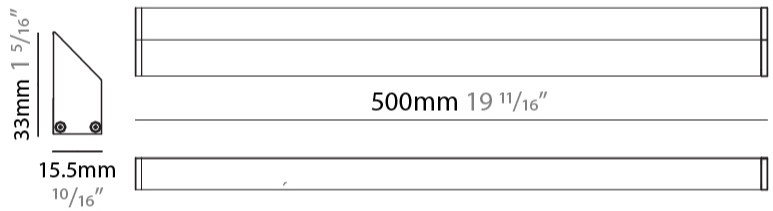

PROJECT	_____
TYPE	_____
SPECIFIER	_____
QUANTITY	_____
DATE	_____

IWASH SURFACE

A1250006- -

base number   Color   Lens
Temperature   Options

1. To build a product code in our configurator select the specify button on the base model # product page
2. To build a manual product code on this datasheet choose from the options listed below in blue font and add the suffix to the base model #

GENERAL

Series: iWash
Brand: Unonovesette
Division: Architectural
Mounting Type: Surface
Mounting Location: Under Cabinet
Subcategory: Profile

PHYSICAL

Shape: Rectangle
Length (mm): 500
Length (in): 19 2/3
Width (mm): 15.5
Width (in): 3/5
Height (mm): 33
Height (in): 1 1/2
Light Distribution: Asymmetric
Weight (kg): 0.175
Weight (lbs): 0.37
Diffuser: Opal / Transparent PMMA
Fixture Finish: ANA
Fixture Material: Extruded Aluminum
Cable Details: 450 mm cable 2x0.5 mm2

ELECTRICAL

Lamp Type: LED
Input Wattage (W): 10
Total Output Wattage (W): 8.9
Dimming: Non-Dimming / Phase Dimming (120Vac only) / 0-10V Dimming
Driver Included: No
Driver Location: Remote
Driver Type: Constant Voltage - 120 / 277Vac
Driver Class: Class 2
Input Voltage (V): 120 - 277
Output Voltage (V): 24

LED

Color Temperature (°K): 2700 / 3000 / 4000
Max. Delivered Lumen (lm): 600
CRI: >85 CRI
Lamp Life (hrs): 100000

OPTICAL

Optic°: 95

RATINGS AND CERTIFICATIONS

Certified By: Certified for North American Standards
IP rating: IP40