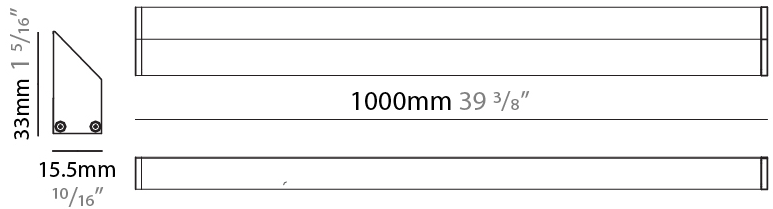

PROJECT _____
TYPE _____
SPECIFIER _____
QUANTITY _____
DATE _____

IWASH SURFACE

A1250007- -

base number   Color   Lens
Temperature   Options

1. To build a product code in our configurator select the specify button on the base model # product page
2. To build a manual product code on this datasheet choose from the options listed below in blue font and add the suffix to the base model #

GENERAL

Series: iWash
Brand: Unonovesette
Division: Architectural
Mounting Type: Surface
Mounting Location: Under Cabinet
Subcategory: Profile

PHYSICAL

Shape: Rectangle
Length (mm): 1000
Length (in): 39 3/8"
Width (mm): 15.5
Width (in): 3/5
Height (mm): 33
Height (in): 1 2/7"
Light Distribution: Asymmetric
Weight (kg): 0.34
Weight (lbs): 0.74
Diffuser: Opal / Transparent PMMA
Fixture Finish: ANA
Fixture Material: Extruded Aluminum
Cable Details: 450 mm cable 2x0.5 mm2

ELECTRICAL

Lamp Type: LED
Input Wattage (W): 20
Total Output Wattage (W): 17.8
Dimming: Non-Dimming / Phase Dimming (120Vac only) / 0-10V Dimming
Driver Included: No
Driver Location: Remote
Driver Type: Constant Voltage - 120 / 277Vac
Driver Class: Class 2
Input Voltage (V): 120 - 277
Output Voltage (V): 24

LED

Color Temperature (°K): 2700 / 3000 / 4000
Max. Delivered Lumen (lm): 1200
CRI: >85 CRI
Lamp Life (hrs): 100000

OPTICAL

Optic°: 95

RATINGS AND CERTIFICATIONS

Certified By: Certified for North American Standards
IP rating: IP40