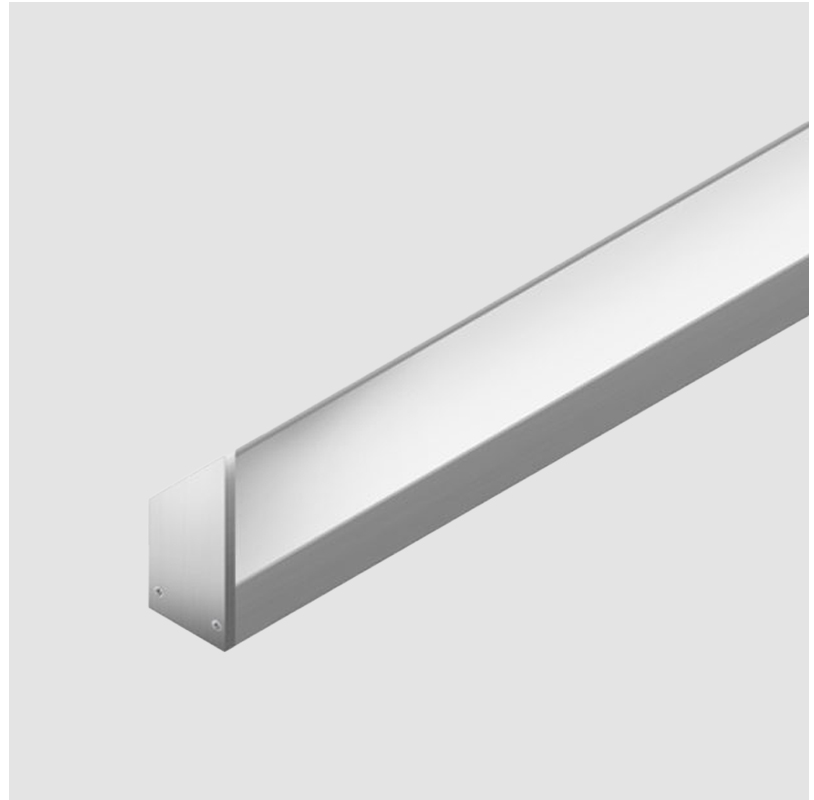

PROJECT	_____
TYPE	_____
SPECIFIER	_____
QUANTITY	_____
DATE	_____

IWASH SURFACE

A1250006- -

base number   Color   Lens
Temperature   Options

1. To build a product code in our configurator select the specify button on the base model # product page
2. To build a manual product code on this datasheet choose from the options listed below in blue font and add the suffix to the base model #

GENERAL

Series: iWash
Brand: Unonovesette
Division: Architectural
Mounting Type: Surface
Mounting Location: Under Cabinet
Subcategory: Profile

PHYSICAL

Shape: Rectangle
Length (mm): 500
Length (in): 19 2/3
Width (mm): 15.5
Width (in): 3/5
Height (mm): 33
Height (in): 1 1/2
Light Distribution: Asymmetric
Weight (kg): 0.175
Weight (lbs): 0.37
Diffuser: Opal / Transparent PMMA
Fixture Finish: ANA
Fixture Material: Extruded Aluminum
Cable Details: 450 mm cable 2x0.5 mm2

ELECTRICAL

Lamp Type: LED
Input Wattage (W): 10
Total Output Wattage (W): 8.9
Dimming: Non-Dimming / Phase Dimming (120Vac only) / 0-10V Dimming
Driver Included: No
Driver Location: Remote
Driver Type: Constant Voltage - 120 / 277Vac
Driver Class: Class 2
Input Voltage (V): 120 - 277
Output Voltage (V): 24

LED

Color Temperature (°K): 2700 / 3000 / 4000
Max. Delivered Lumen (lm): 600
CRI: >85 CRI
Lamp Life (hrs): 100000

OPTICAL

Optic°: 95

RATINGS AND CERTIFICATIONS

Certified By: Certified for North American Standards
IP rating: IP40