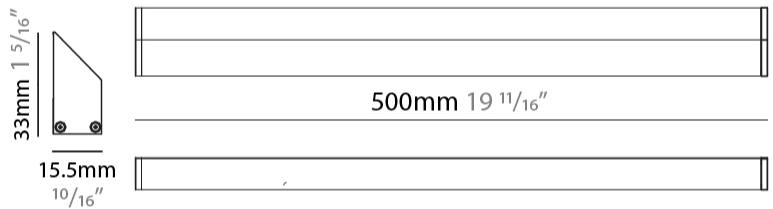

PROJECT	_____
TYPE	_____
SPECIFIER	_____
QUANTITY	_____
DATE	_____

IWASH SURFACE

A1250006- -

base number   Color   Lens
Temperature   Options

1. To build a product code in our configurator select the specify button on the base model # product page
2. To build a manual product code on this datasheet choose from the options listed below in blue font and add the suffix to the base model #

GENERAL

Series: iWash
Brand: Unonovesette
Division: Architectural
Mounting Type: Surface
Mounting Location: Under Cabinet
Subcategory: Profile

PHYSICAL

Shape: Rectangle
Length (mm): 500
Length (in): 19 2/3
Width (mm): 15.5
Width (in): 3/5
Height (mm): 33
Height (in): 1 1/2
Light Distribution: Asymmetric
Weight (kg): 0.175
Weight (lbs): 0.37
Diffuser: Opal / Transparent PMMA
Fixture Finish: ANA
Fixture Material: Extruded Aluminum
Cable Details: 450 mm cable 2x0.5 mm2

ELECTRICAL

Lamp Type: LED
Input Wattage (W): 10
Total Output Wattage (W): 8.9
Dimming: Non-Dimming / Phase Dimming (120Vac only) / 0-10V Dimming
Driver Included: No
Driver Location: Remote
Driver Type: Constant Voltage - 120 / 277Vac
Driver Class: Class 2
Input Voltage (V): 120 - 277
Output Voltage (V): 24

LED

Color Temperature (°K): 2700 / 3000 / 4000
Max. Delivered Lumen (lm): 600
CRI: >85 CRI
Lamp Life (hrs): 100000

OPTICAL

Optic°: 95

RATINGS AND CERTIFICATIONS

Certified By: Certified for North American Standards
IP rating: IP40