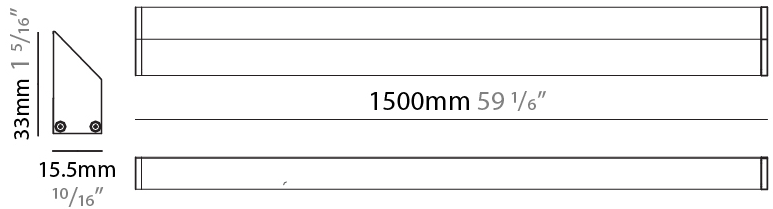

PROJECT _____
TYPE _____
SPECIFIER _____
QUANTITY _____
DATE _____

IWASH SURFACE

A1250008- -

base number   Color   Lens
Temperature   Options

1. To build a product code in our configurator select the specify button on the base model # product page
2. To build a manual product code on this datasheet choose from the options listed below in blue font and add the suffix to the base model #

GENERAL

Series: iWash
Brand: Unonovesette
Division: Architectural
Mounting Type: Surface
Mounting Location: Under Cabinet
Subcategory: Profile

PHYSICAL

Shape: Rectangle
Length (mm): 1500
Length (in): 59
Width (mm): 15.5
Width (in): 3/5
Height (mm): 33
Height (in): 1 2/7
Light Distribution: Asymmetric
Weight (kg): 0.51
Weight (lbs): 1.12
Diffuser: Opal / Transparent PMMA
Fixture Finish: ANA
Fixture Material: Extruded Aluminum
Cable Details: 450 mm cable 2x0.5 mm2

ELECTRICAL

Lamp Type: LED
Input Wattage (W): 30
Total Output Wattage (W): 26.7
Dimming: Non-Dimming / Phase Dimming (120Vac only) / 0-10V Dimming
Driver Included: No
Driver Location: Remote
Driver Type: Constant Voltage - 120 / 277Vac
Driver Class: Class 2
Input Voltage (V): 120 - 277
Output Voltage (V): 24

LED

Color Temperature (°K): 2700 / 3000 / 4000
Max. Delivered Lumen (lm): 1800
CRI: >85 CRI
Lamp Life (hrs): 100000

OPTICAL

Optic°: 95

RATINGS AND CERTIFICATIONS

Certified By: Certified for North American Standards
IP rating: IP40