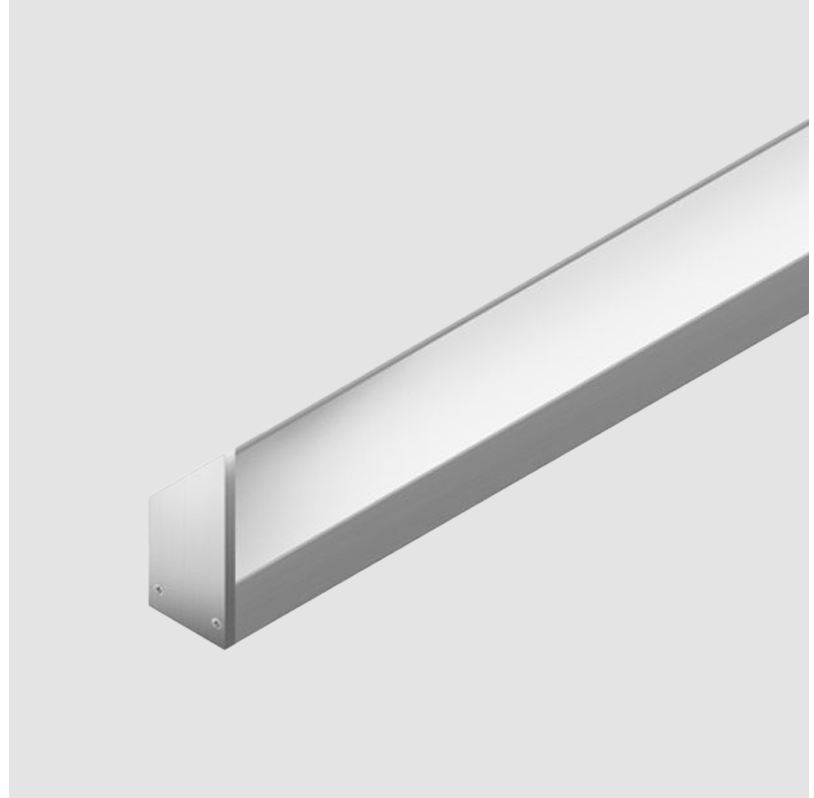

PROJECT	_____
TYPE	_____
SPECIFIER	_____
QUANTITY	_____
DATE	_____

IWASH SURFACE

A1250006- -

base number   Color   Lens
Temperature   Options

1. To build a product code in our configurator select the specify button on the base model # product page
2. To build a manual product code on this datasheet choose from the options listed below in blue font and add the suffix to the base model #

GENERAL

Series: iWash
Brand: Unonovesette
Division: Architectural
Mounting Type: Surface
Mounting Location: Under Cabinet
Subcategory: Profile

PHYSICAL

Shape: Rectangle
Length (mm): 500
Length (in): 19 2/3
Width (mm): 15.5
Width (in): 3/5
Height (mm): 33
Height (in): 1 1/2
Light Distribution: Asymmetric
Weight (kg): 0.175
Weight (lbs): 0.37
Diffuser: Opal / Transparent PMMA
Fixture Finish: ANA
Fixture Material: Extruded Aluminum
Cable Details: 450 mm cable 2x0.5 mm2

ELECTRICAL

Lamp Type: LED
Input Wattage (W): 10
Total Output Wattage (W): 8.9
Dimming: Non-Dimming / Phase Dimming (120Vac only) / 0-10V Dimming
Driver Included: No
Driver Location: Remote
Driver Type: Constant Voltage - 120 / 277Vac
Driver Class: Class 2
Input Voltage (V): 120 - 277
Output Voltage (V): 24

LED

Color Temperature (°K): 2700 / 3000 / 4000
Max. Delivered Lumen (lm): 600
CRI: >85 CRI
Lamp Life (hrs): 100000

OPTICAL

Optic°: 95

RATINGS AND CERTIFICATIONS

Certified By: Certified for North American Standards
IP rating: IP40