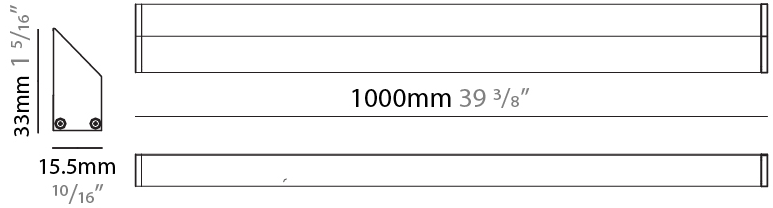

PROJECT
TYPE
SPECIFIER
QUANTITY
DATE

IWASH SURFACE

A1250007- -

base number   Color   Lens
Temperature   Options

1. To build a product code in our configurator select the specify button on the base model # product page
2. To build a manual product code on this datasheet choose from the options listed below in blue font and add the suffix to the base model #

GENERAL

Series: iWash
Brand: Unonovesette
Division: Architectural
Mounting Type: Surface
Mounting Location: Under Cabinet
Subcategory: Profile

PHYSICAL

Shape: Rectangle
Length (mm): 1000
Length (in): 39 3/8
Width (mm): 15.5
Width (in): 3/5
Height (mm): 33
Height (in): 1 2/7
Light Distribution: Asymmetric
Weight (kg): 0.34
Weight (lbs): 0.74
Diffuser: Opal / Transparent PMMA
Fixture Finish: ANA
Fixture Material: Extruded Aluminum
Cable Details: 450 mm cable 2x0.5 mm2

ELECTRICAL

Lamp Type: LED
Input Wattage (W): 20
Total Output Wattage (W): 17.8
Dimming: Non-Dimming / Phase Dimming (120Vac only) / 0-10V Dimming
Driver Included: No
Driver Location: Remote
Driver Type: Constant Voltage - 120 / 277Vac
Driver Class: Class 2
Input Voltage (V): 120 - 277
Output Voltage (V): 24

LED

Color Temperature (°K): 2700 / 3000 / 4000
Max. Delivered Lumen (lm): 1200
CRI: >85 CRI
Lamp Life (hrs): 100000

OPTICAL

Optic°: 95

RATINGS AND CERTIFICATIONS

Certified By: Certified for North American Standards
IP rating: IP40