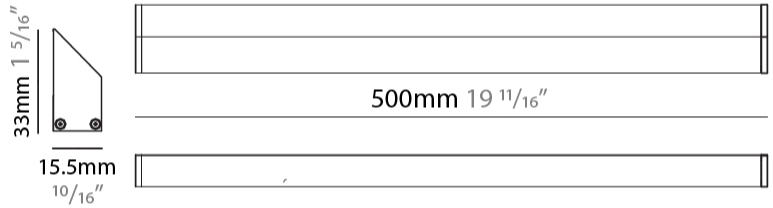

PROJECT	_____
TYPE	_____
SPECIFIER	_____
QUANTITY	_____
DATE	_____

IWASH SURFACE

A1250006- -

base number   Color   Lens
Temperature   Options

1. To build a product code in our configurator select the specify button on the base model # product page
2. To build a manual product code on this datasheet choose from the options listed below in blue font and add the suffix to the base model #

GENERAL

Series: iWash
Brand: Unonovesette
Division: Architectural
Mounting Type: Surface
Mounting Location: Under Cabinet
Subcategory: Profile

PHYSICAL

Shape: Rectangle
Length (mm): 500
Length (in): 19 2/3
Width (mm): 15.5
Width (in): 3/5
Height (mm): 33
Height (in): 1 1/2
Light Distribution: Asymmetric
Weight (kg): 0.175
Weight (lbs): 0.37
Diffuser: Opal / Transparent PMMA
Fixture Finish: ANA
Fixture Material: Extruded Aluminum
Cable Details: 450 mm cable 2x0.5 mm2

ELECTRICAL

Lamp Type: LED
Input Wattage (W): 10
Total Output Wattage (W): 8.9
Dimming: Non-Dimming / Phase Dimming (120Vac only) / 0-10V Dimming
Driver Included: No
Driver Location: Remote
Driver Type: Constant Voltage - 120 / 277Vac
Driver Class: Class 2
Input Voltage (V): 120 - 277
Output Voltage (V): 24

LED

Color Temperature (°K): 2700 / 3000 / 4000
Max. Delivered Lumen (lm): 600
CRI: >85 CRI
Lamp Life (hrs): 100000

OPTICAL

Optic°: 95

RATINGS AND CERTIFICATIONS

Certified By: Certified for North American Standards
IP rating: IP40