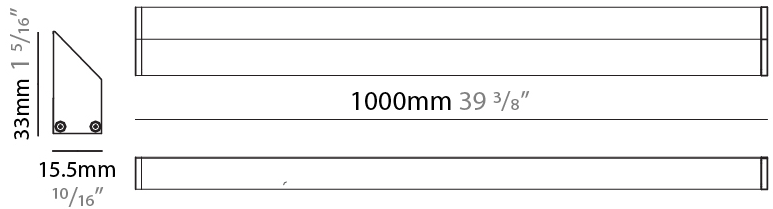

PROJECT _____
TYPE _____
SPECIFIER _____
QUANTITY _____
DATE _____

IWASH SURFACE

A1250007- -

base number   Color   Lens
Temperature   Options

1. To build a product code in our configurator select the specify button on the base model # product page
2. To build a manual product code on this datasheet choose from the options listed below in blue font and add the suffix to the base model #

GENERAL

Series: iWash
Brand: Unonovesette
Division: Architectural
Mounting Type: Surface
Mounting Location: Under Cabinet
Subcategory: Profile

PHYSICAL

Shape: Rectangle
Length (mm): 1000
Length (in): 39 3/8"
Width (mm): 15.5
Width (in): 3/5
Height (mm): 33
Height (in): 1 2/7
Light Distribution: Asymmetric
Weight (kg): 0.34
Weight (lbs): 0.74
Diffuser: Opal / Transparent PMMA
Fixture Finish: ANA
Fixture Material: Extruded Aluminum
Cable Details: 450 mm cable 2x0.5 mm2

ELECTRICAL

Lamp Type: LED
Input Wattage (W): 20
Total Output Wattage (W): 17.8
Dimming: Non-Dimming / Phase Dimming (120Vac only) / 0-10V Dimming
Driver Included: No
Driver Location: Remote
Driver Type: Constant Voltage - 120 / 277Vac
Driver Class: Class 2
Input Voltage (V): 120 - 277
Output Voltage (V): 24

LED

Color Temperature (°K): 2700 / 3000 / 4000
Max. Delivered Lumen (lm): 1200
CRI: >85 CRI
Lamp Life (hrs): 100000

OPTICAL

Optic°: 95

RATINGS AND CERTIFICATIONS

Certified By: Certified for North American Standards
IP rating: IP40