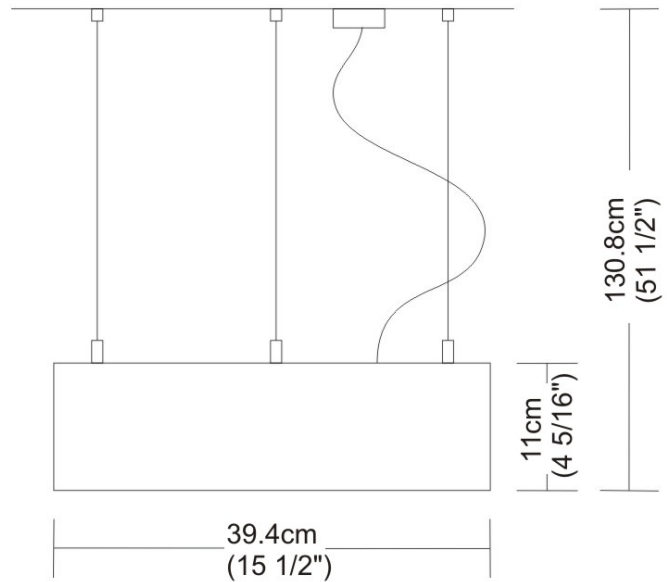

SPACE SUSPENSION

D11003

GENERAL

Series: Space
Division: Design
Installation: Suspension
Product Type: Pendant
Mounting Location: Ceiling
Light Distribution: Direct

PHYSICAL

Shape: Square
Length (mm): 600
Length (in): 23 1/2
Width (mm): 600
Width (in): 23 1/2
Height (mm): 1600
Height (in): 63
Weight (kg): 10.6
Weight (lbs): 23.5
Diffuser: Satin Glass
Fixture Finish: ALU
Fixture Material: Aluminum

ELECTRICAL

Number of Lamps: 1 + 1
Lamp Type: LED Retrofit / Halogen
Bulb Included: Bulb Not Included
Total Output Wattage (W): 26 / 185
Max. Wattage Per Lamp (W): 6 / 35 + 20 / 150
Lamp Base: G9
Input Voltage (V): 120

LED

OPTICAL

RATINGS AND CERTIFICATIONS

Certified By: CSA Certified to UL and CSA Standards
IP rating: IP20