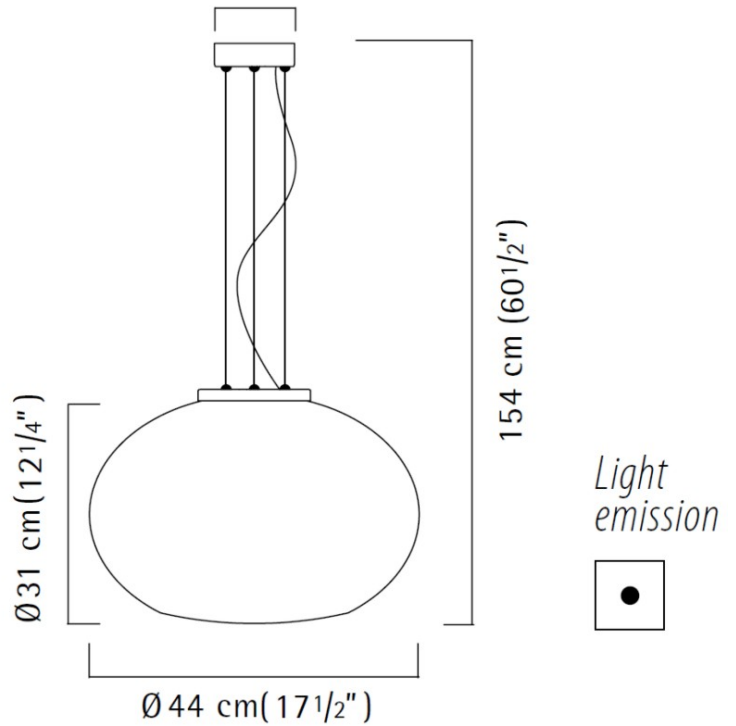

NOA II SUSPENSION

D11067

PROJECT _____

TYPE _____

NOTES _____

QUANTITY _____

DATE _____

GENERAL

Series: Noa II
Division: Design
Mounting Type: Suspension
Mounting Location: Ceiling
Subcategory: Pendant

PHYSICAL

Shape: Oval
Diameter (mm): 440
Diameter (in): 17 ⁵/₁₆
Height (mm): 310
Height (in): 12 ³/₁₆
Max. Overall Height (mm): 1540
Max. Overall Height (in): 60 ⁵/₁₆
Fixture Finish: MWH
Fixture Material: Glass / Aluminum

ELECTRICAL

Number of Lamps: 1
Lamp Type: LED Retrofit
Lamp Shape: A19
Bulb Included: Bulb Not Included
Total Output Wattage (W): 18
Max. Wattage Per Lamp (W): 15
Lamp Base: E26
Input Voltage (V): 120
Upon Request: 277Vac / GU24

LED

OPTICAL

RATINGS AND CERTIFICATIONS

Certified By: CSA Certified to UL and CSA Standards
IP rating: IP20

D