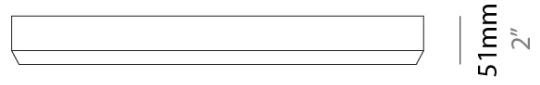

EQUAL SURFACE

D12035

PROJECT _____

TYPE _____

NOTES _____

QUANTITY _____

DATE _____

GENERAL

Series: Equal _____
Division: Design _____
Installation: Surface _____
Product Type: Ambient _____
Mounting Location: Ceiling _____
Light Distribution: Direct _____

PHYSICAL

Shape: Square _____
Length (mm): 300 _____
Length (in): 11 13/16 _____
Width (mm): 300 _____
Width (in): 11 13/16 _____
Extension (mm): 51 _____
Extension (in): 2 _____
Weight (kg): 2.26 _____
Weight (lbs): 5 _____
Diffuser: White Glass _____
Fixture Finish: NIC _____
Fixture Material: Metal _____

ELECTRICAL

Number of Lamps: 2 _____
Lamp Type: CFL _____
Bulb Included: Bulb Not Included _____
Total Output Wattage (W): 36 _____
Max. Wattage Per Lamp (W): 18 _____
Lamp Base: 2G11 _____
Dimming: Non-Dimmable _____
Driver Included: Yes _____
Driver Location: Integrated _____
Driver Type: Ballast - Universal _____
Input Voltage (V): 120 - 277 _____

LED

OPTICAL

RATINGS AND CERTIFICATIONS

Certified By: CSA Certified to UL and CSA Standards _____
IP rating: IP20 _____

300mm 11 13/16"