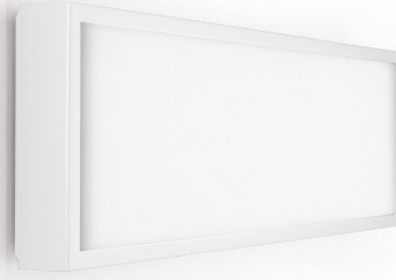

FLAT SURFACE

D12060

GENERAL

Series: Flat
Division: Design
Mounting Type: Surface
Mounting Location: Ceiling
Subcategory: Ambient

PHYSICAL

Shape: Rectangle
Length (mm): 597
Length (in): 23 1/2
Width (mm): 222
Width (in): 8 3/4
Height (mm): 83
Height (in): 3 1/4
Extension (mm): 83
Extension (in): 3 1/4
Light Distribution: Direct
Weight (kg): 2.73
Weight (lbs): 6
Diffuser: Opal White Satin Acrylic
Fixture Finish: WHI
Fixture Material: Aluminum

LED

OPTICAL

RATINGS AND CERTIFICATIONS

Certified By: CSA Certified to UL and CSA Standards
IP rating: IP20

83mm
3 1/4"

222mm
8 3/4"

597mm 23 1/2"

FLAT SURFACE COLOR FINISH CHART