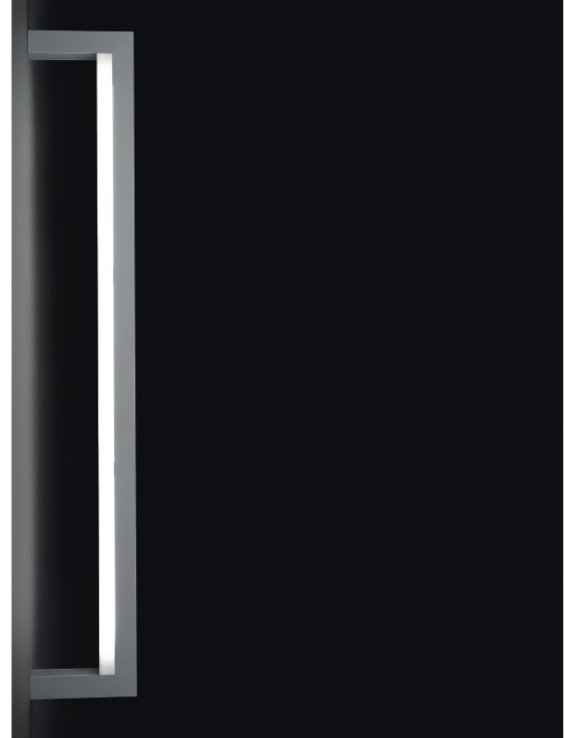

STYLE SURFACE

D12084

GENERAL

Series: Style _____
Division: Design _____
Mounting Type: Surface _____
Mounting Location: Wall / Ceiling _____

PHYSICAL

Shape: Rectangle _____
Length (mm): 958 _____
Length (in): 37 ³/₄ _____
Width (mm): 200 _____
Width (in): 7 ⁷/₈ _____
Height (mm): 50 _____
Height (in): 2 _____
Extension (mm): 200 _____
Extension (in): 7 ⁷/₈ _____
Light Distribution: Direct _____
Weight (lbs): 8 _____
Diffuser: Polycarbonate _____
Fixture Finish: Chrome _____
Fixture Material: Aluminum _____

ELECTRICAL

Number of Lamps: 1 _____
Lamp Type: T5 Fluorescent _____
Bulb Included: Bulb Not Included _____
Total Output Wattage (W): 39 _____
Max. Wattage Per Lamp (W): 39 _____
Lamp Base: G5 _____
Dimming: Phase Dimming (120Vac Only) _____
Driver Included: Yes _____
Driver Location: Integrated _____
Driver Type: Ballast - Universal _____
Input Voltage (V): 120 _____
Upon Request: (Not included - see components) Integral: Phase dimming _____

LED

OPTICAL

RATINGS AND CERTIFICATIONS

Certified By: CSA Certified to UL and CSA Standards _____
IP rating: IP20 _____