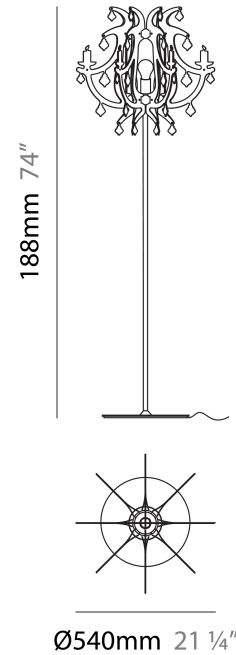

GINETTA PORTABLE

D124038

GENERAL

Series: Ginetta _____
Division: Design _____
Mounting Type: Portable _____
Mounting Location: Floor _____
Subcategory: Floor _____

PHYSICAL

Diameter (mm): 540 _____
Diameter (in): 21 1/4 _____
Height (mm): 1880 _____
Height (in): 74 _____
Weight (kg): 2.72 _____
Weight (lbs): 5 _____
Diffuser: Polycarbonate _____
Fixture Finish: SSS _____
Fixture Material: Polilux™/ Metal holder _____

ELECTRICAL

Number of Lamps: 1 _____
Lamp Type: LED Retrofit _____
Lamp Shape: A19 _____
Bulb Included: Bulb Not Included _____
Total Output Wattage (W): 18 _____
Max. Wattage Per Lamp (W): 18 _____
Lamp Base: E26 _____
Input Voltage (V): 120 _____
Lamp Voltage (V): 120 _____

LED

OPTICAL

RATINGS AND CERTIFICATIONS

Certified By: CSA Certified to UL and CSA Standards _____
IP rating: IP20 _____