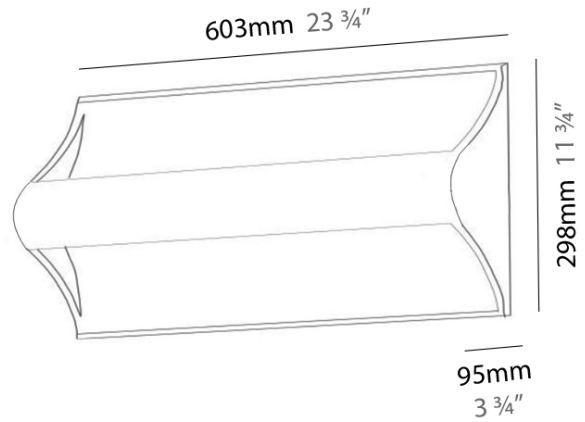

PROJECT	
TYPE	
NOTES	
QUANTITY	
DATE	

ICE SURFACE

D13016

GENERAL

Series: Ice
Division: Design
Mounting Type: Surface
Mounting Location: Wall
Subcategory: Ambient

PHYSICAL

Shape: Rectangle
Length (mm): 603
Length (in): 23 3/4
Height (mm): 298
Depth (mm): 95
Height (in): 11 3/4
Depth (in): 3 3/4
Extension (mm): 95
Extension (in): 3 3/4
Weight (kg): 4.55
Weight (lbs): 10
Diffuser: Clear Satin Glass
Fixture Finish: Chrome
Fixture Material: Metal

ELECTRICAL

Number of Lamps: 2
Lamp Type: T5 Fluorescent
Bulb Included: Bulb Not Included
Total Output Wattage (W): 48
Max. Wattage Per Lamp (W): 24
Lamp Base: G5
Dimming: Phase Dimming (120Vac Only)
Driver Included: Yes
Driver Location: Integrated
Driver Type: Ballast - Universal
Input Voltage (V): 120 - 277
Upon Request: (Not included - see components) Integral: Phase dimming / Lutron

LED

OPTICAL

RATINGS AND CERTIFICATIONS

Certified By: CSA Certified to UL and CSA Standards
IP rating: IP20