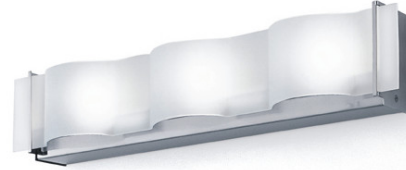

INTERNOS SURFACE

D15003

GENERAL

Series: Internos
Division: Design
Mounting Type: Surface
Mounting Location: Wall

PHYSICAL

Width (mm): 500
Width (in): 19 3/4
Height (mm): 83
Height (in): 3 1/4
Extension (mm): 101
Extension (in): 4
Weight (kg): 2.3
Weight (lbs): 5
Diffuser: White Satin Glass
Fixture Finish: Chrome
Fixture Material: Metal

ELECTRICAL

Number of Lamps: 3
Lamp Type: LED Retrofit / Halogen
Lamp Shape: T4
Bulb Included: Bulb Not Included
Total Output Wattage (W): 18 / 105
Max. Wattage Per Lamp (W): 6 / 35
Lamp Base: G9
Input Voltage (V): 120

LED

OPTICAL

RATINGS AND CERTIFICATIONS

Certified By: CSA Certified to UL and CSA Standards
IP rating: IP20

PROJECT

TYPE

NOTES

QUANTITY

DATE