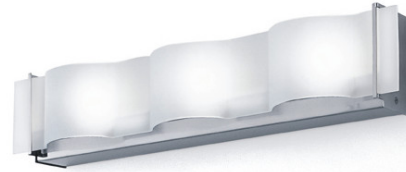

INTERNOS SURFACE

D15003

PROJECT

TYPE

NOTES

QUANTITY

DATE

GENERAL

Series: Internos
Division: Design
Installation: Surface
Mounting Location: Wall

PHYSICAL

Width (mm): 500
Width (in): 19 3/4
Height (mm): 83
Height (in): 3 1/4
Extension (mm): 101
Extension (in): 4
Weight (kg): 2.3
Weight (lbs): 5
Diffuser: White Satin Glass
Fixture Finish: Chrome
Fixture Material: Metal

ELECTRICAL

Number of Lamps: 3
Lamp Type: LED Retrofit / Halogen
Lamp Shape: T4
Bulb Included: Bulb Not Included
Total Output Wattage (W): 18 / 105
Max. Wattage Per Lamp (W): 6 / 35
Lamp Base: G9
Input Voltage (V): 120

LED

OPTICAL

RATINGS AND CERTIFICATIONS

Certified By: CSA Certified to UL and CSA Standards
IP rating: IP20