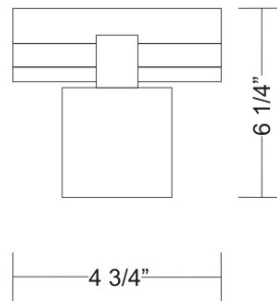

D1-5008 WITH
D9-9000 DIFFUSER