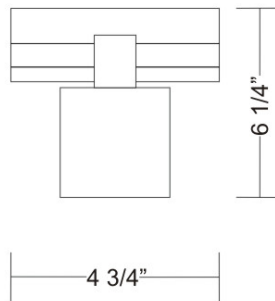

D1-5008 WITH D9-9000 DIFFUSER