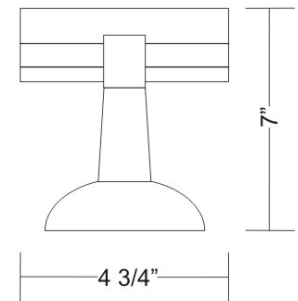

D1-5008 WITH D9-9001 DIFFUSER