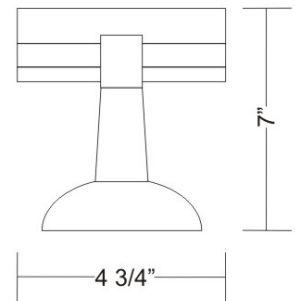

D1-5008 WITH
D9-9001 DIFFUSER