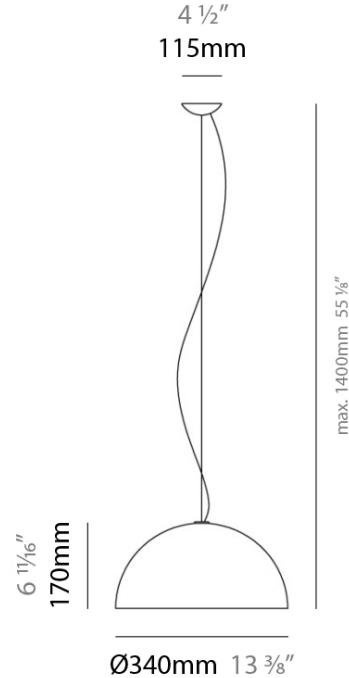

ANKE SUSPENSION

D21030

GENERAL

Series: Anke _____
Division: Design _____
Installation: Suspension _____
Product Type: Pendant _____
Mounting Location: Ceiling _____
Light Distribution: Direct _____

PHYSICAL

Shape: Bell _____
Diameter (mm): 340 _____
Diameter (in): 13 1/2 _____
Height (mm): 170 _____
Height (in): 6 11/16 _____
Max. Overall Height (mm): 1400 _____
Max. Overall Height (in): 55 1/8 _____
Weight (kg): 1.4 _____
Weight (lbs): 3 _____
Fixture Material: Metal _____

ELECTRICAL

Number of Lamps: 1 _____
Lamp Type: LED Retrofit _____
Bulb Included: Bulb Not Included _____
Total Output Wattage (W): 7 _____
Max. Wattage Per Lamp (W): 7 _____
Lamp Base: E26 _____
Dimming: Non-Dimmable _____
Input Voltage (V): 120 _____

LED

OPTICAL

RATINGS AND CERTIFICATIONS

Certified By: CSA Certified to UL and CSA Standards _____
IP rating: IP20 _____