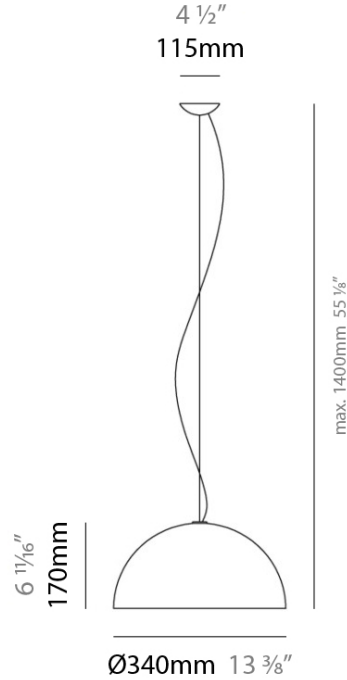

ANKE SUSPENSION

D21030

GENERAL

Series: Anke _____
Division: Design _____
Mounting Type: Suspension _____
Mounting Location: Ceiling _____
Subcategory: Pendant _____

PHYSICAL

Shape: Bell _____
Diameter (mm): 340 _____
Diameter (in): 13 1/2 _____
Height (mm): 170 _____
Height (in): 6 11/16 _____
Max. Overall Height (mm): 1400 _____
Max. Overall Height (in): 55 1/8 _____
Light Distribution: Direct _____
Weight (kg): 1.4 _____
Weight (lbs): 3 _____
Fixture Material: Metal _____

ELECTRICAL

Number of Lamps: 1 _____
Lamp Type: LED Retrofit _____
Bulb Included: Bulb Not Included _____
Total Output Wattage (W): 7 _____
Max. Wattage Per Lamp (W): 7 _____
Lamp Base: E26 _____
Dimming: Non-Dimmable _____
Input Voltage (V): 120 _____

LED

OPTICAL

RATINGS AND CERTIFICATIONS

Certified By: CSA Certified to UL and CSA Standards _____
IP rating: IP20 _____