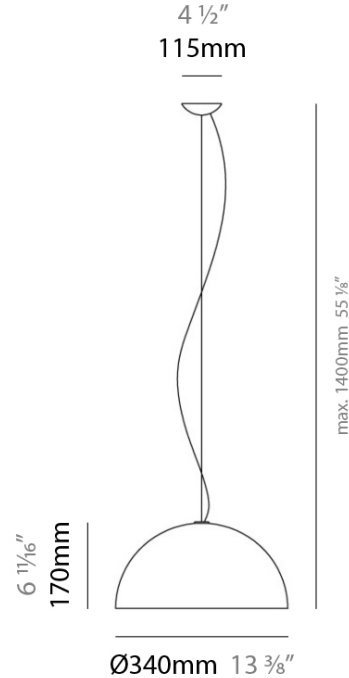

ANKE SUSPENSION

D21030R

GENERAL

Series: Anke _____
Division: Design _____
Mounting Type: Suspension _____
Mounting Location: Ceiling _____
Subcategory: Pendant _____

PHYSICAL

Shape: Bell _____
Diameter (mm): 340 _____
Diameter (in): 13 1/2 _____
Height (mm): 170 _____
Height (in): 6 3/4 _____
Max. Overall Height (mm): 1400 _____
Max. Overall Height (in): 55 1/8 _____
Light Distribution: Direct _____
Weight (kg): 1.4 _____
Weight (lbs): 3 _____
Fixture Material: Metal _____

ELECTRICAL

Number of Lamps: 1 _____
Lamp Type: LED Retrofit _____
Bulb Included: Bulb Not Included _____
Total Output Wattage (W): 10 _____
Max. Wattage Per Lamp (W): 10 _____
Lamp Base: E26 _____
Input Voltage (V): 120 _____
Upon Request: 277Vac / GU24 _____

LED

OPTICAL

RATINGS AND CERTIFICATIONS

Certified By: CSA Certified to UL and CSA Standards _____
IP rating: IP20 _____