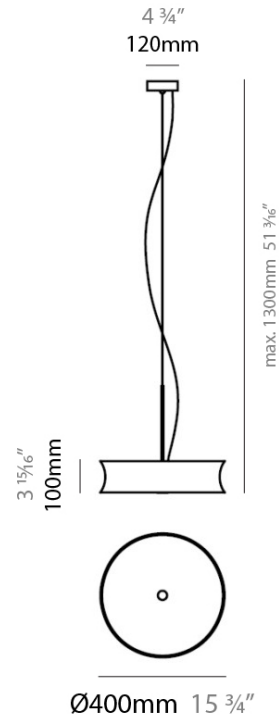

FUNNY SUSPENSION

D21049

PROJECT	
TYPE	
NOTES	
QUANTITY	
DATE	

GENERAL

Series: Funny
Division: Design
Mounting Type: Suspension
Mounting Location: Ceiling
Subcategory: Ambient

PHYSICAL

Shape: Drum
Diameter (mm): 400
Diameter (in): 15 3/4
Height (mm): 100
Height (in): 3 15/16
Max. Overall Height (mm): 1300
Max. Overall Height (in): 51 3/16
Light Distribution: Direct / Indirect
Weight (kg): 3.9
Weight (lbs): 8.6
Diffuser: Opal PMMA
Fixture Finish: WHI
Fixture Material: Metal

ELECTRICAL

Number of Lamps: 1 + 1
Lamp Type: T5 Circline Fluorescent
Bulb Included: Bulb Not Included
Total Output Wattage (W): 62
Max. Wattage Per Lamp (W): 40 + 22
Lamp Base: 2GX13
Dimming: Non-Dimmable
Driver Included: Yes
Driver Type: Electronic ballast
Input Voltage (V): 120
Lamp Voltage (V): 120

LED

OPTICAL

RATINGS AND CERTIFICATIONS

Certified By: CSA Certified to UL and CSA Standards
IP rating: IP20