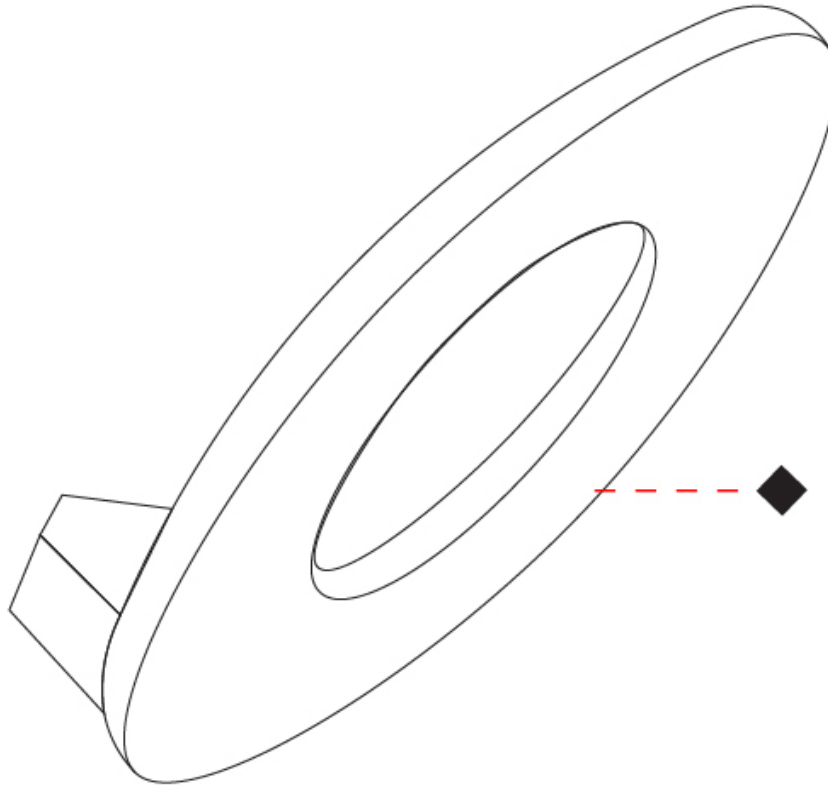

PASSEPARTOUT SURFACE

D33000BRA

PROJECT

TYPE

NOTES

QUANTITY

DATE

D