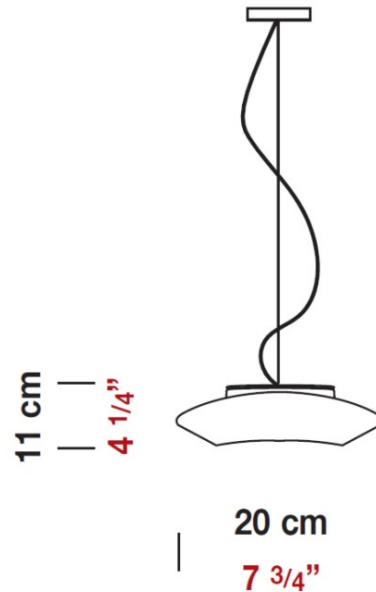

DELPHINA SUSPENSION

D81008

PROJECT _____

TYPE _____

NOTES _____

QUANTITY _____

DATE _____

GENERAL

Series: Delphina _____
Brand: Panzeri _____
Division: Design _____
Mounting Type: Suspension _____
Mounting Location: Ceiling _____
Subcategory: Pendant _____

PHYSICAL

Diameter (mm): 200 _____
Diameter (in): 7 ¾ _____
Length (mm): 108 _____
Length (in): 4 ¼ _____
Height (mm): 110 _____
Height (in): 4 ¼ _____
Extension (mm): 120 _____
Extension (in): 4 ¾ _____
Weight (kg): 11.9 _____
Weight (lbs): 5.4 _____
Diffuser: Matte White Blown Glass _____
Fixture Material: Metal _____

ELECTRICAL

Number of Lamps: 1 _____
Lamp Type: LED Retrofit / Halogen _____
Lamp Shape: T4 _____
Bulb Included: Bulb Not Included _____
Total Output Wattage (W): 6 / 35 _____
Max. Wattage Per Lamp (W): 7W/15W/60W _____
Lamp Base: G9 _____
Input Voltage (V): 120 _____

LED

OPTICAL

RATINGS AND CERTIFICATIONS

Certified By: CSA Certified to UL and CSA Standards _____
IP rating: IP20 _____