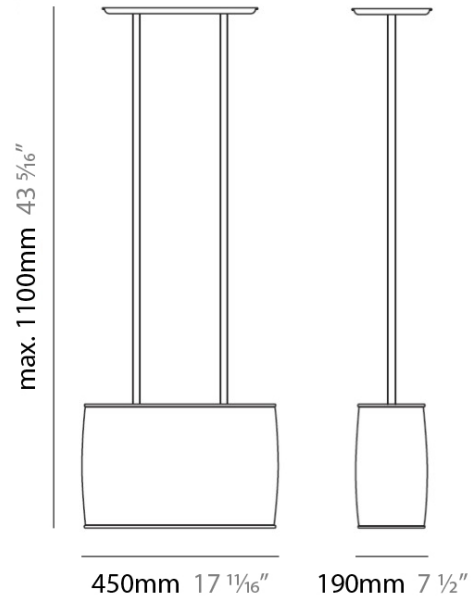

BLISSY SUSPENSION

D81038

PROJECT _____

TYPE _____

NOTES _____

QUANTITY _____

DATE _____

GENERAL

Series: Blissy _____
Partner: Panzeri _____
Division: Design _____
Installation: Suspension _____
Product Type: Pendant _____
Mounting Location: Ceiling _____
Light Distribution: Omnidirectional _____

PHYSICAL

Shape: Rectangle _____
Length (mm): 450 _____
Length (in): 17 ¾ _____
Width (mm): 190 _____
Width (in): 7 ½ _____
Height (mm): 750 _____
Height (in): 29 ½ _____
Max. Overall Height (mm): 1099 _____
Max. Overall Height (in): 43 ¾ _____
Weight (kg): 4.49 _____
Weight (lbs): 9.9 _____
Diffuser: White Fireproof Fabric Shade _____
Fixture Finish: Metallic Gray _____
Fixture Material: Metal _____

ELECTRICAL

Number of Lamps: 1 _____
Lamp Type: LED Retrofit _____
Lamp Shape: A19 _____
Bulb Included: Bulb Not Included _____
Total Output Wattage (W): 15 _____
Max. Wattage Per Lamp (W): 15 _____
Lamp Base: E26 _____
Input Voltage (V): 120 _____
Upon Request: 277Vac / GU24 _____

LED

OPTICAL

RATINGS AND CERTIFICATIONS

Certified By: CSA Certified to UL and CSA Standards _____
IP rating: IP20 _____