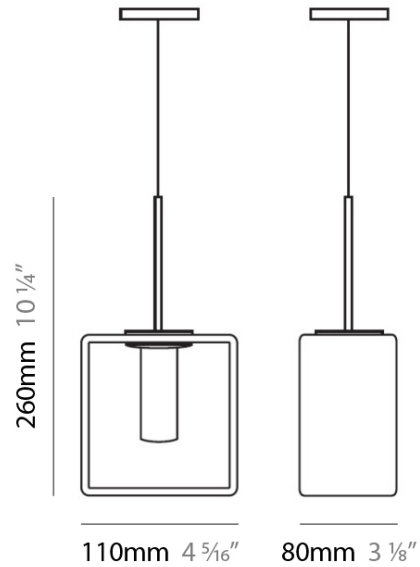

DOMINO SUSPENSION

D81045-WHI

PROJECT _____

TYPE _____

NOTES _____

QUANTITY _____

DATE _____

GENERAL

Series: Domino _____
Brand: Panzeri _____
Division: Design _____
Mounting Type: Suspension _____
Mounting Location: Ceiling _____
Subcategory: Pendant _____

PHYSICAL

Length (mm): 110 _____
Length (in): 4 ⁵/₁₆ _____
Width (mm): 80 _____
Width (in): 3 ¹/₈ _____
Height (mm): 260 _____
Height (in): 10 ¹/₄ _____
Max. Overall Height (mm): 2260 _____
Max. Overall Height (in): 89 _____
Weight (kg): 1.23 _____
Weight (lbs): 2.71 _____
Diffuser: Matte White Blown Glass _____

ELECTRICAL

Number of Lamps: 1 _____
Lamp Type: LED Retrofit / Halogen _____
Bulb Included: Bulb Not Included _____
Total Output Wattage (W): 13 / 60 _____
Max. Wattage Per Lamp (W): 13 / 60 _____
Lamp Base: G9 _____
Input Voltage (V): 120 _____

LED

OPTICAL

RATINGS AND CERTIFICATIONS

Certified By: CSA Certified to UL and CSA Standards _____